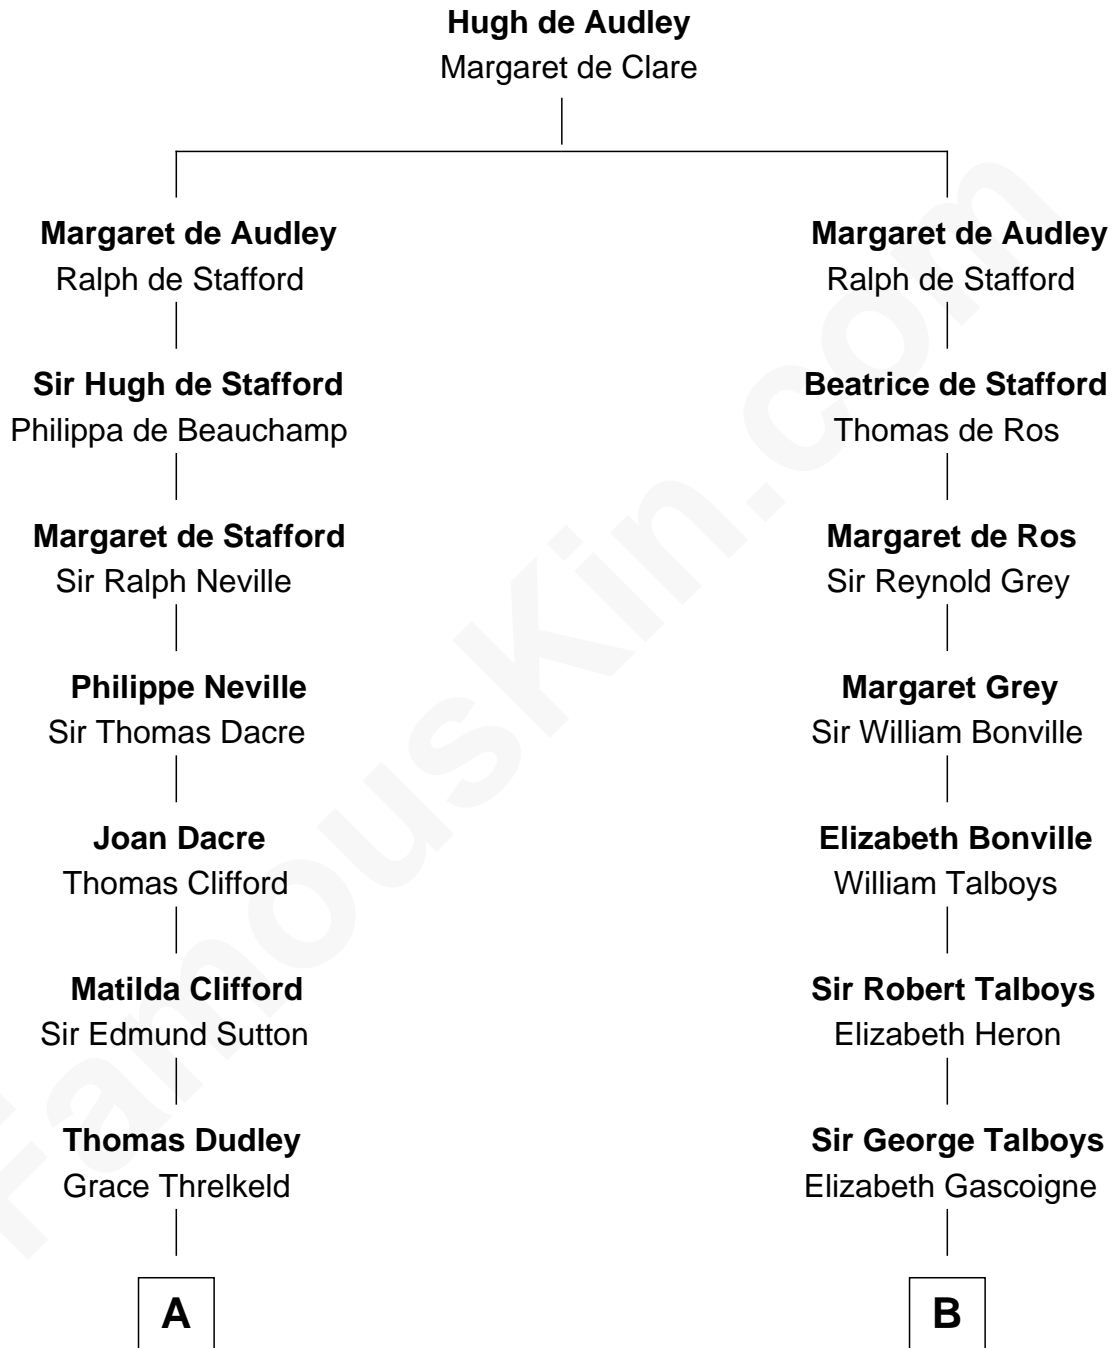

FamousKin.com

Relationship Chart of

Princess Diana

Princess of Wales

15th cousin 4 times removed of

Meriwether Lewis
Lewis and Clark Expedition

C

—
Albert Edward John Spencer

Cynthia Elinor Beatrix Hamilton

—
Edward John Spencer

Frances Ruth Burke Roche

—
Princess Diana

Princess of Wales

FamousKin.com