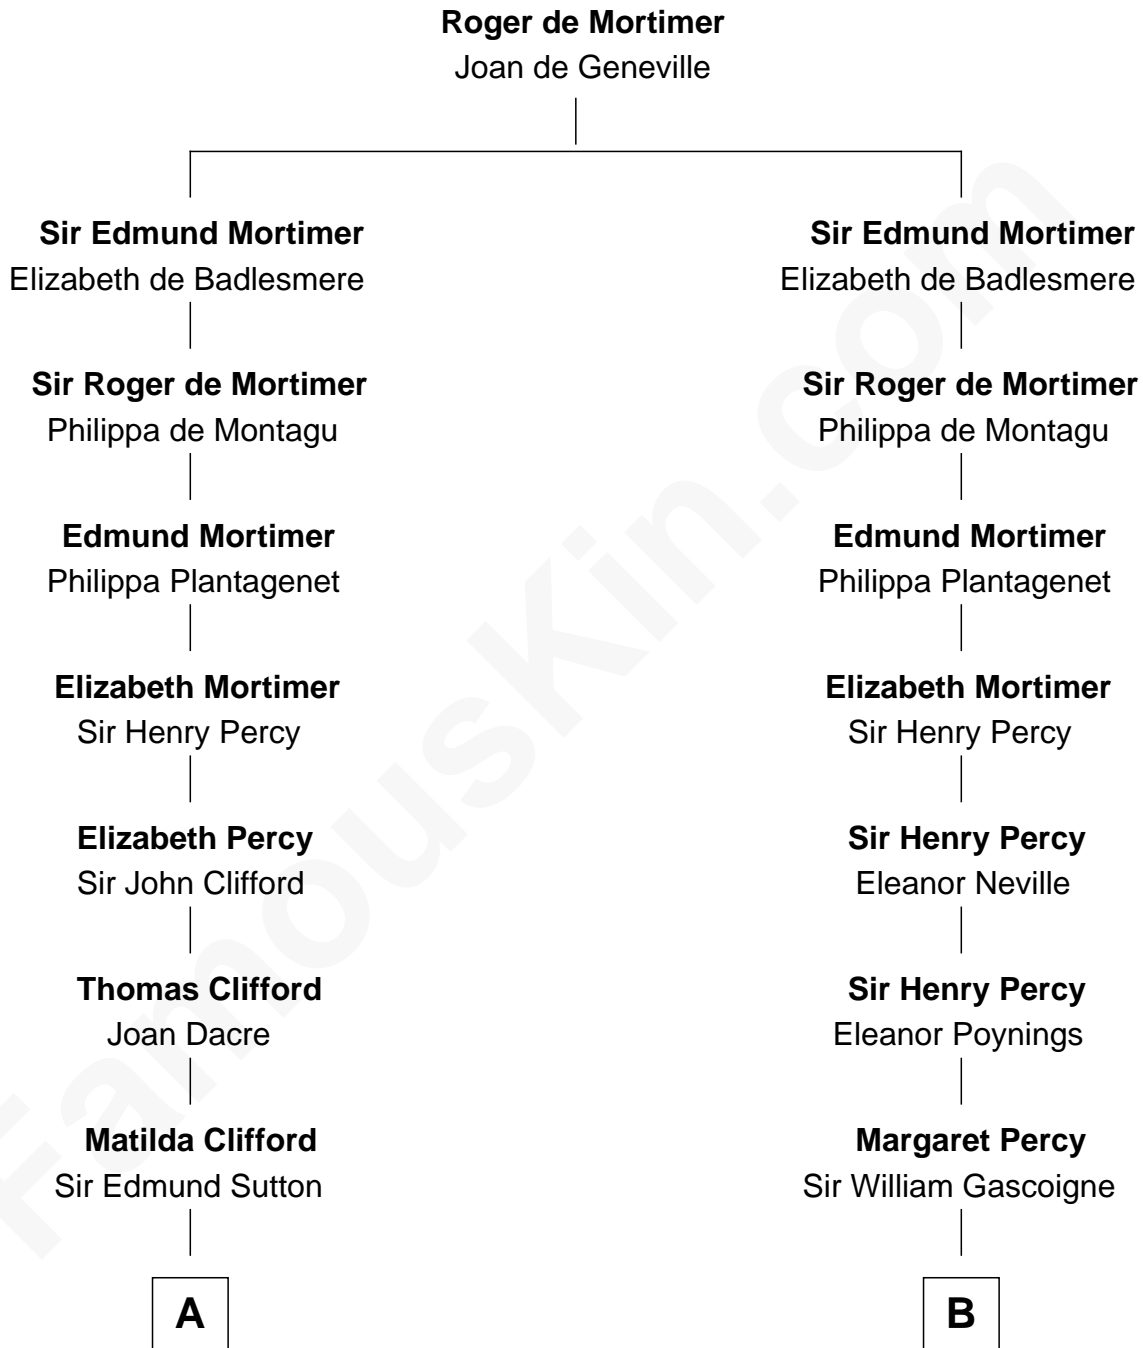

FamousKin.com

Relationship Chart of

Princess Diana

Princess of Wales

16th cousin 4 times removed of

Meriwether Lewis
Lewis and Clark Expedition

C

—
Charles Robert Spencer

Margaret Baring

—
Albert Edward John Spencer

Cynthia Elinor Beatrix Hamilton

—
Edward John Spencer

Frances Ruth Burke Roche

—
Princess Diana

Princess of Wales

FamousKin.com