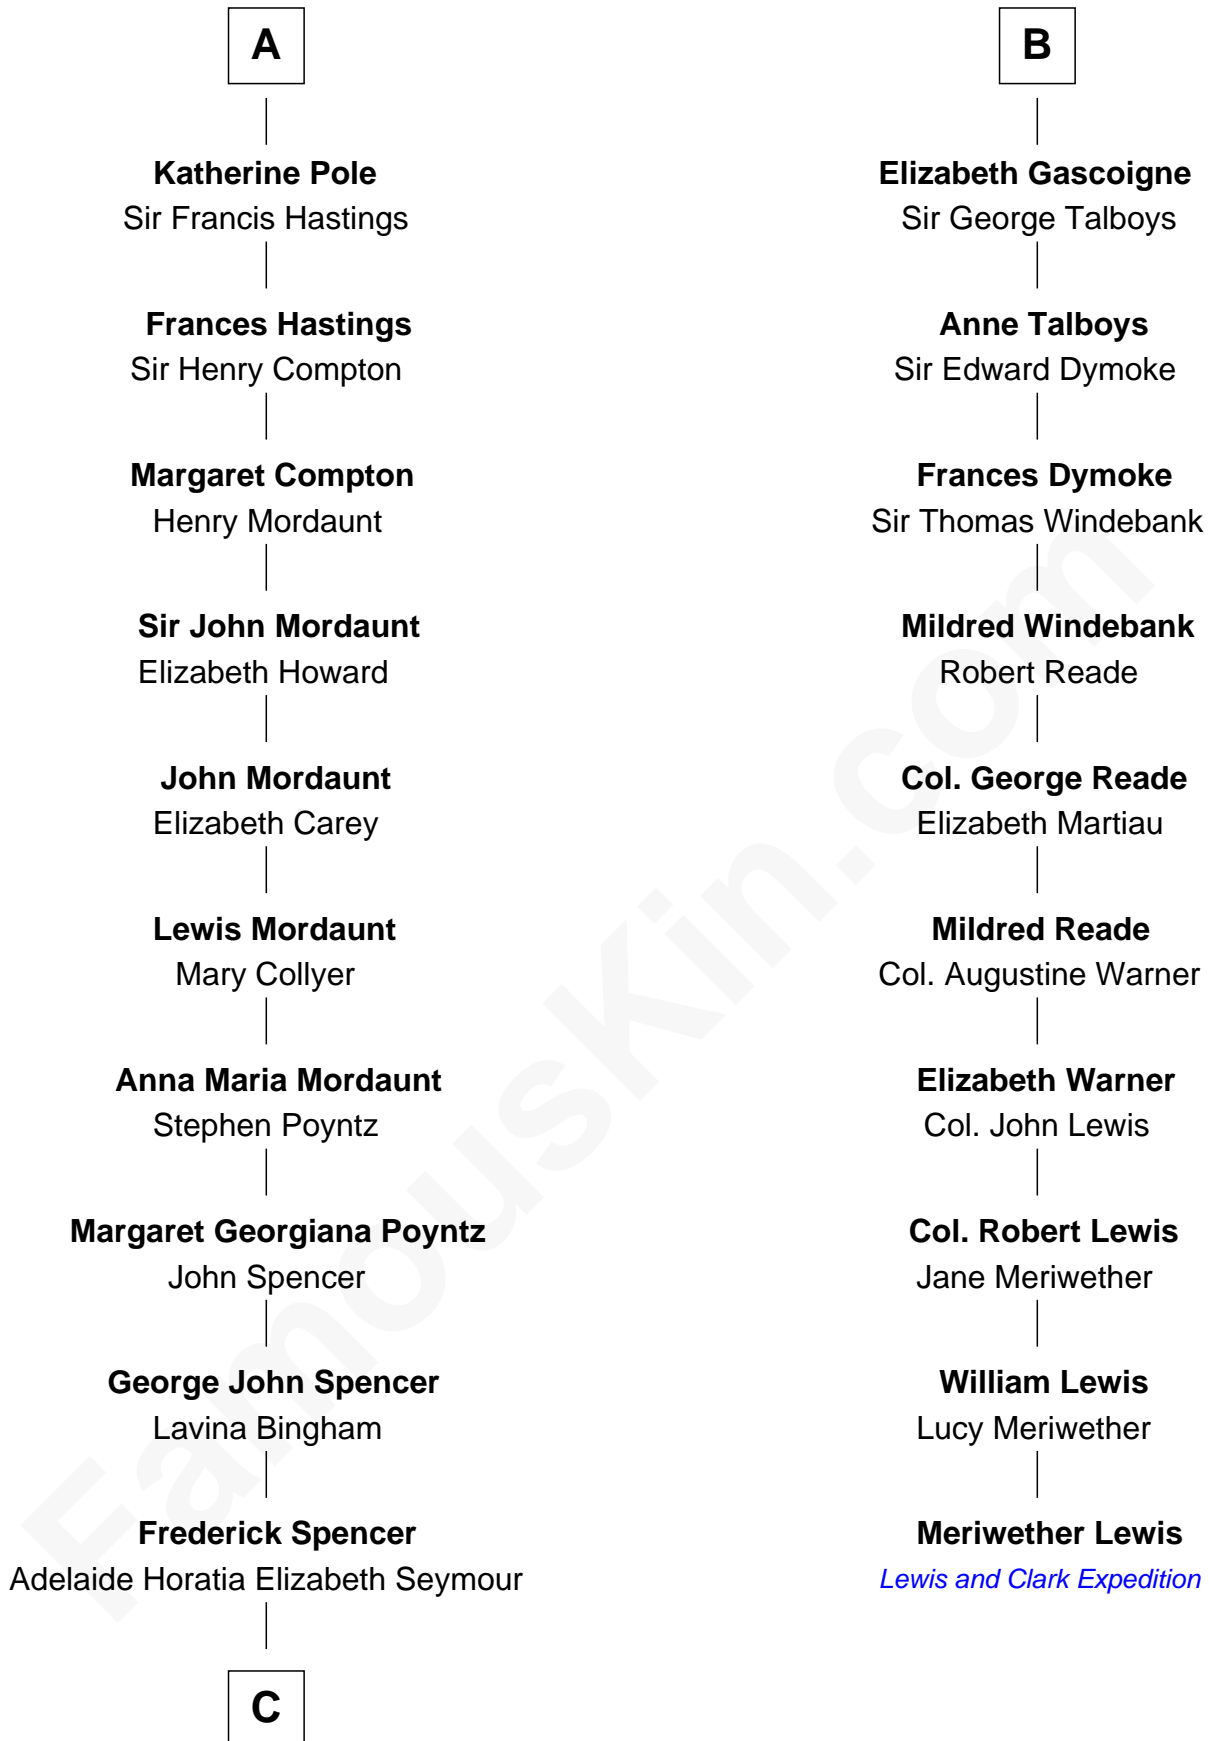

FamousKin.com

Relationship Chart of

Princess Diana

Princess of Wales

16th cousin 4 times removed of

Meriwether Lewis
Lewis and Clark Expedition

C

—
Charles Robert Spencer

Margaret Baring

—
Albert Edward John Spencer

Cynthia Elinor Beatrix Hamilton

—
Edward John Spencer

Frances Ruth Burke Roche

—
Princess Diana

Princess of Wales

FamousKin.com