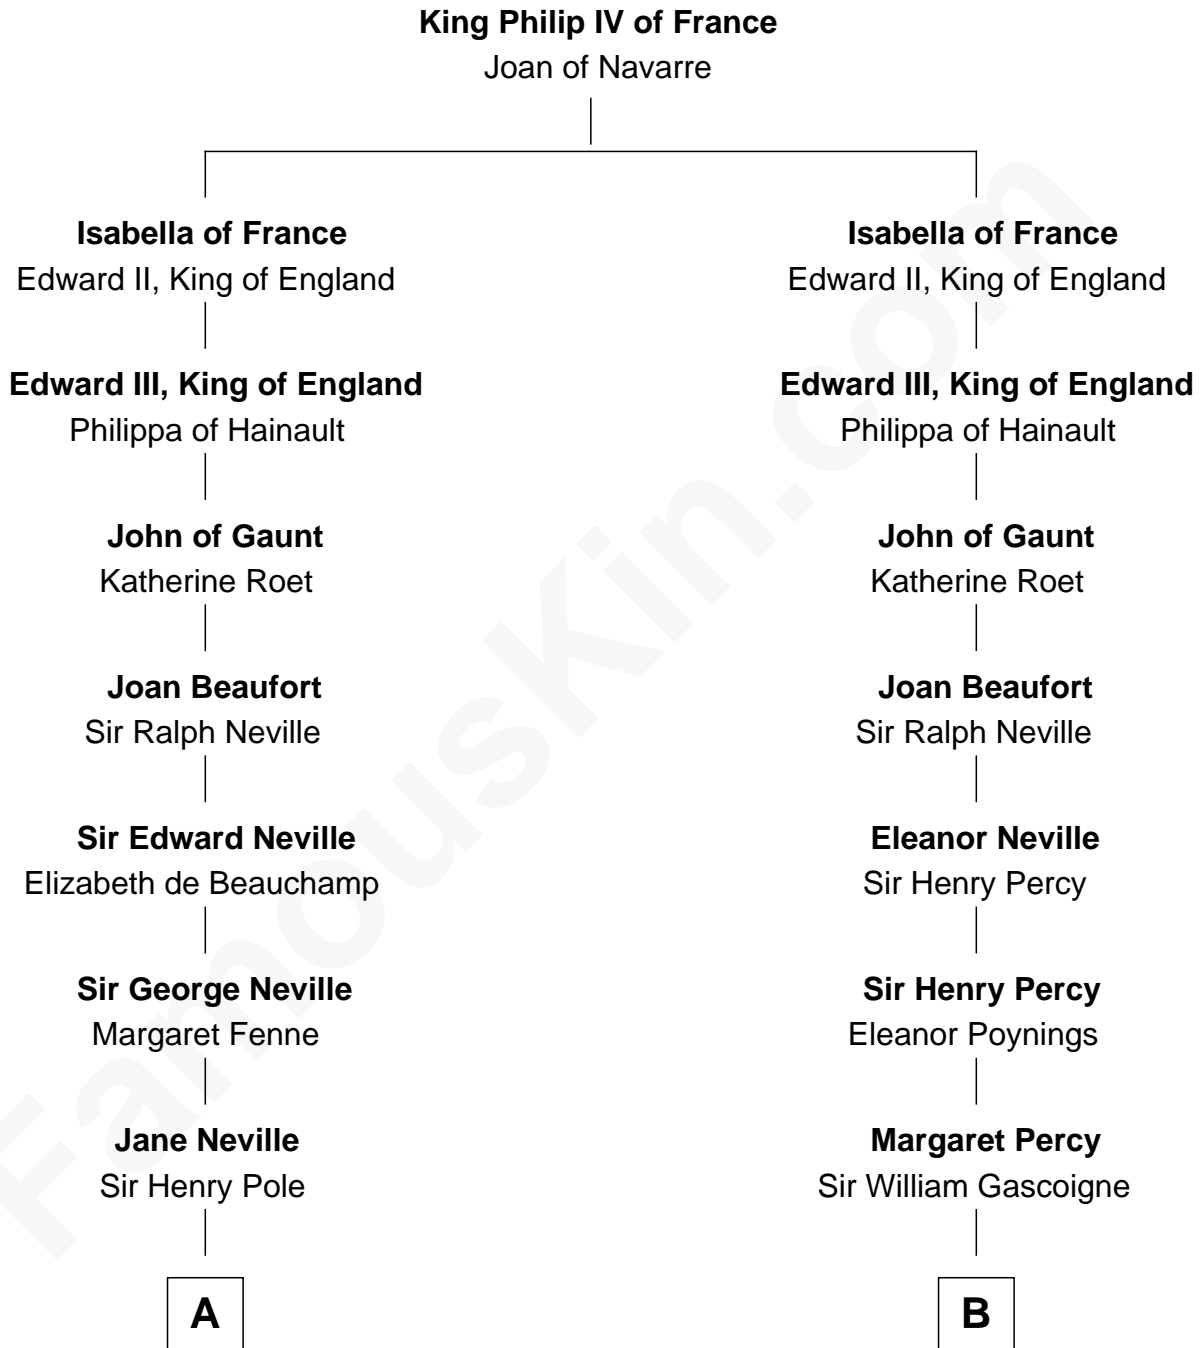

FamousKin.com

Relationship Chart of

Princess Diana

Princess of Wales

16th cousin 4 times removed of

Meriwether Lewis
Lewis and Clark Expedition

C

—
Charles Robert Spencer

Margaret Baring

—
Albert Edward John Spencer

Cynthia Elinor Beatrix Hamilton

—
Edward John Spencer

Frances Ruth Burke Roche

—
Princess Diana

Princess of Wales

FamousKin.com