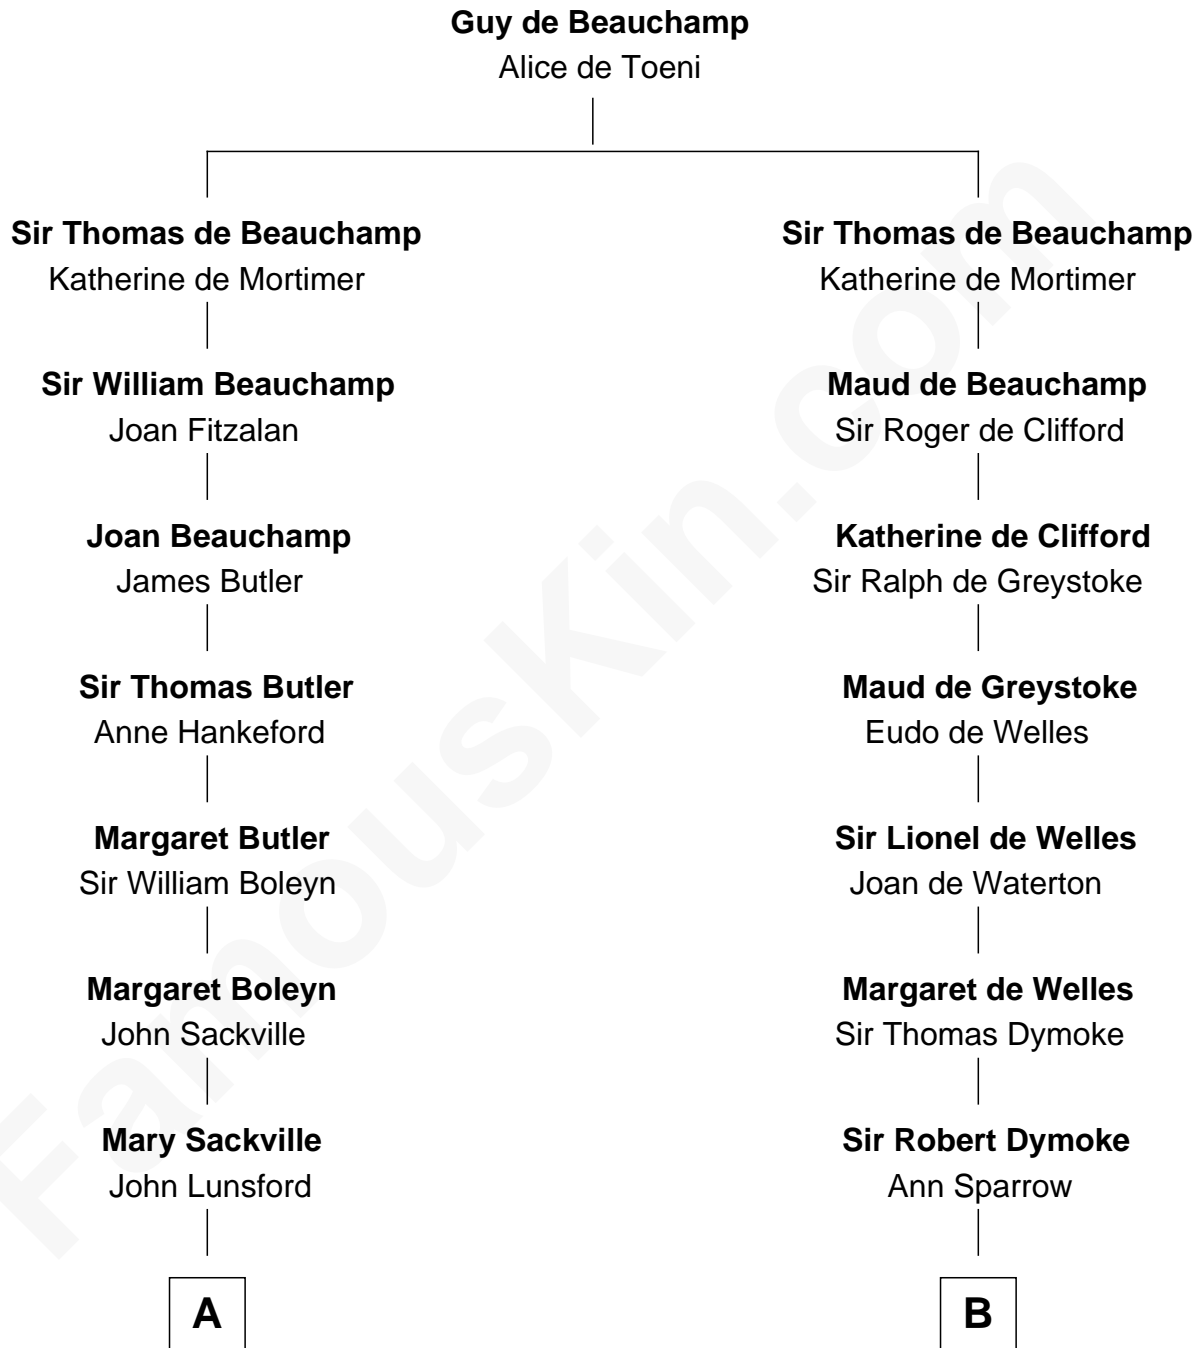

FamousKin.com

Relationship Chart of

Princess Diana

Princess of Wales

15th cousin 4 times removed of

Meriwether Lewis
Lewis and Clark Expedition

C

—
Albert Edward John Spencer
Cynthia Elinor Beatrix Hamilton

—
Edward John Spencer
Frances Ruth Burke Roche

—
Princess Diana
Princess of Wales

FamousKin.com