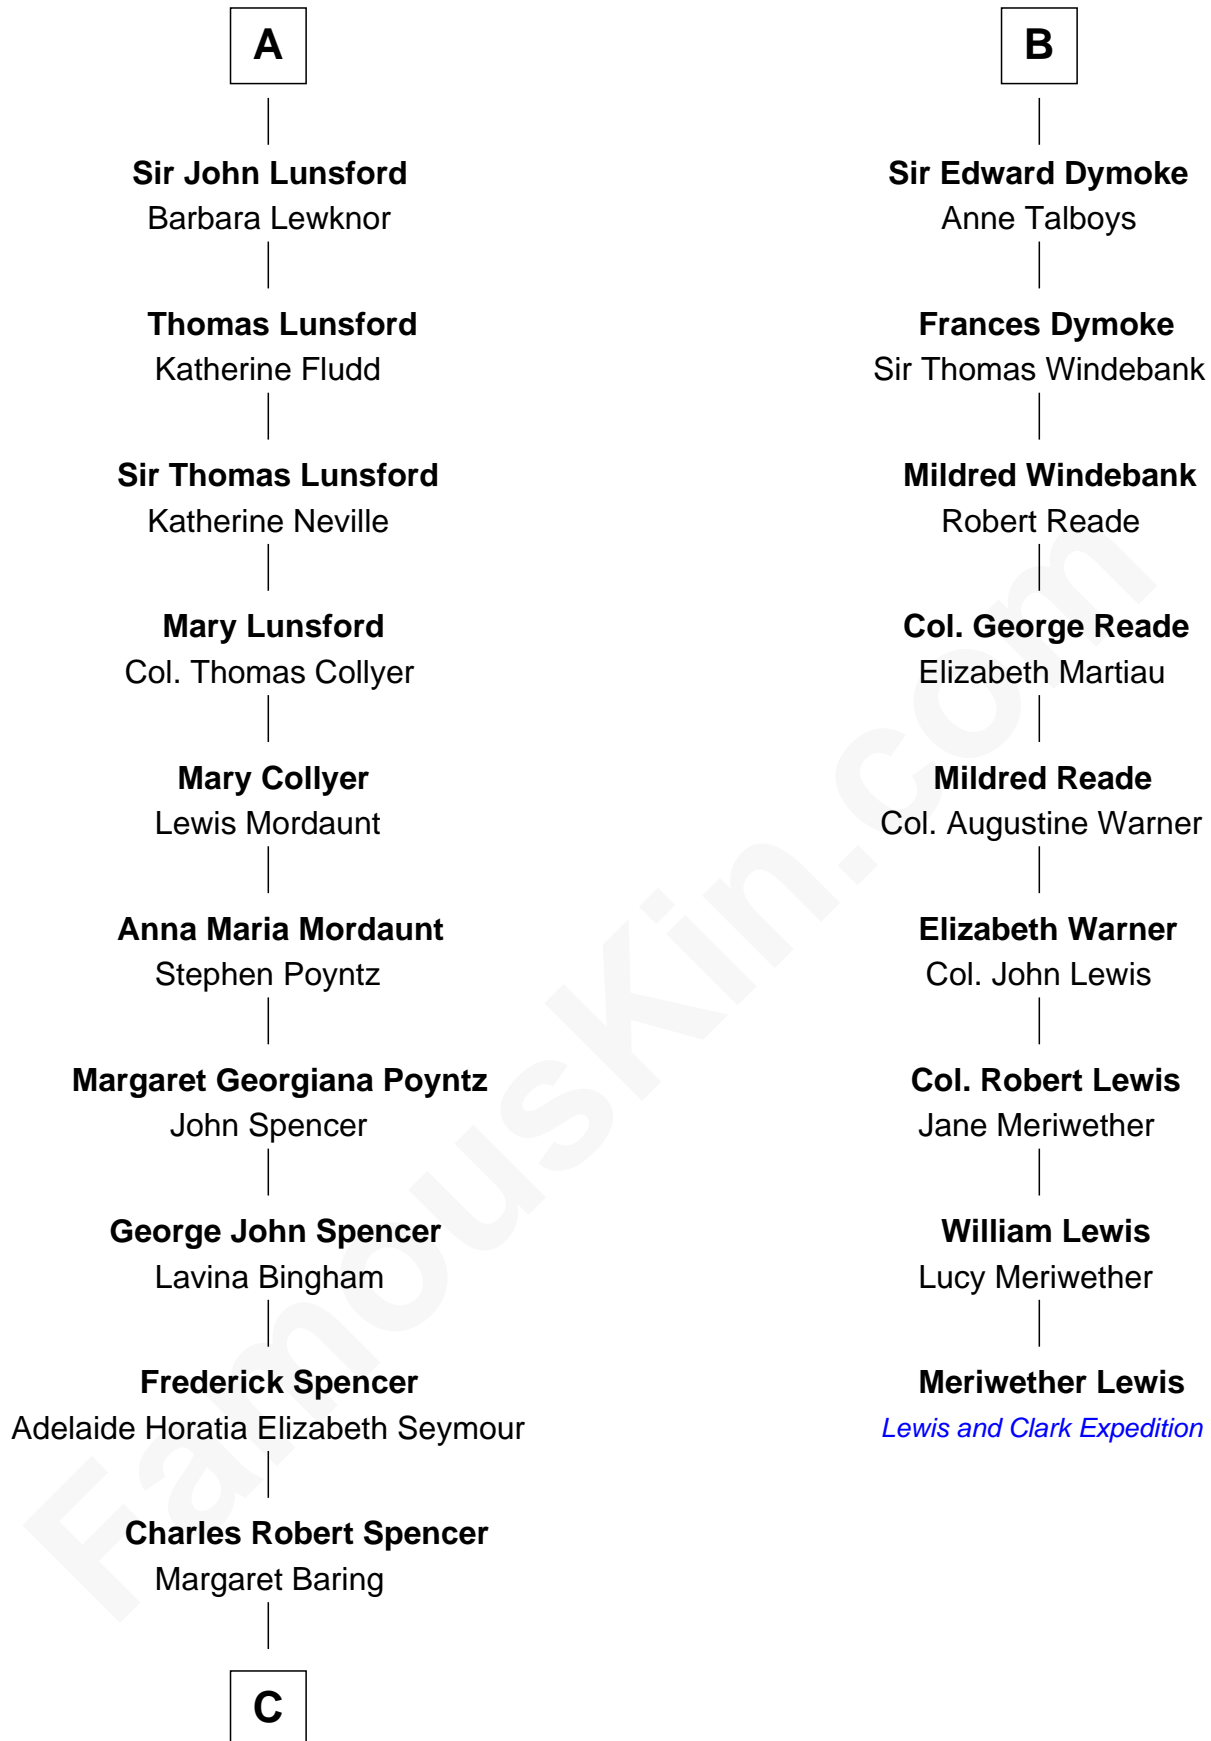

FamousKin.com

Relationship Chart of

Princess Diana

Princess of Wales

15th cousin 4 times removed of

Meriwether Lewis
Lewis and Clark Expedition

C

—
Albert Edward John Spencer
Cynthia Elinor Beatrix Hamilton

—
Edward John Spencer
Frances Ruth Burke Roche

—
Princess Diana
Princess of Wales

FamousKin.com