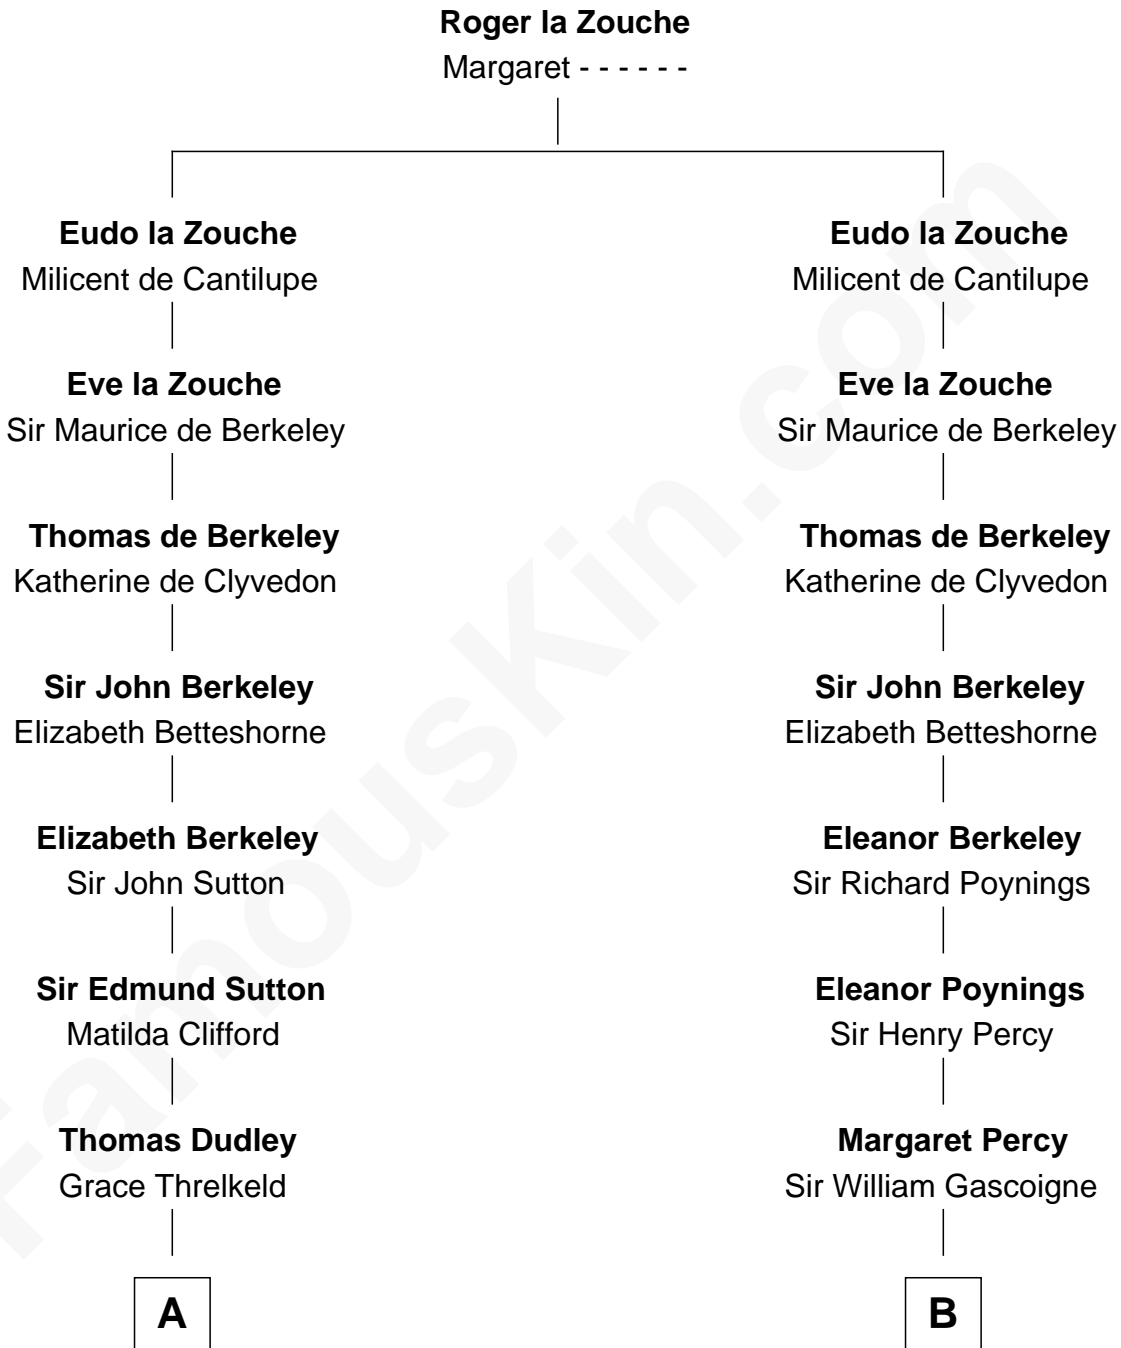

## Relationship Chart of

### Princess Diana

*Princess of Wales*

16th cousin 3 times removed of

**Meriwether Lewis**  
*Lewis and Clark Expedition*

**C**

—  
**Albert Edward John Spencer**  
Cynthia Elinor Beatrix Hamilton

—  
**Edward John Spencer**  
Frances Ruth Burke Roche

—  
**Princess Diana**  
*Princess of Wales*

FamousKin.com