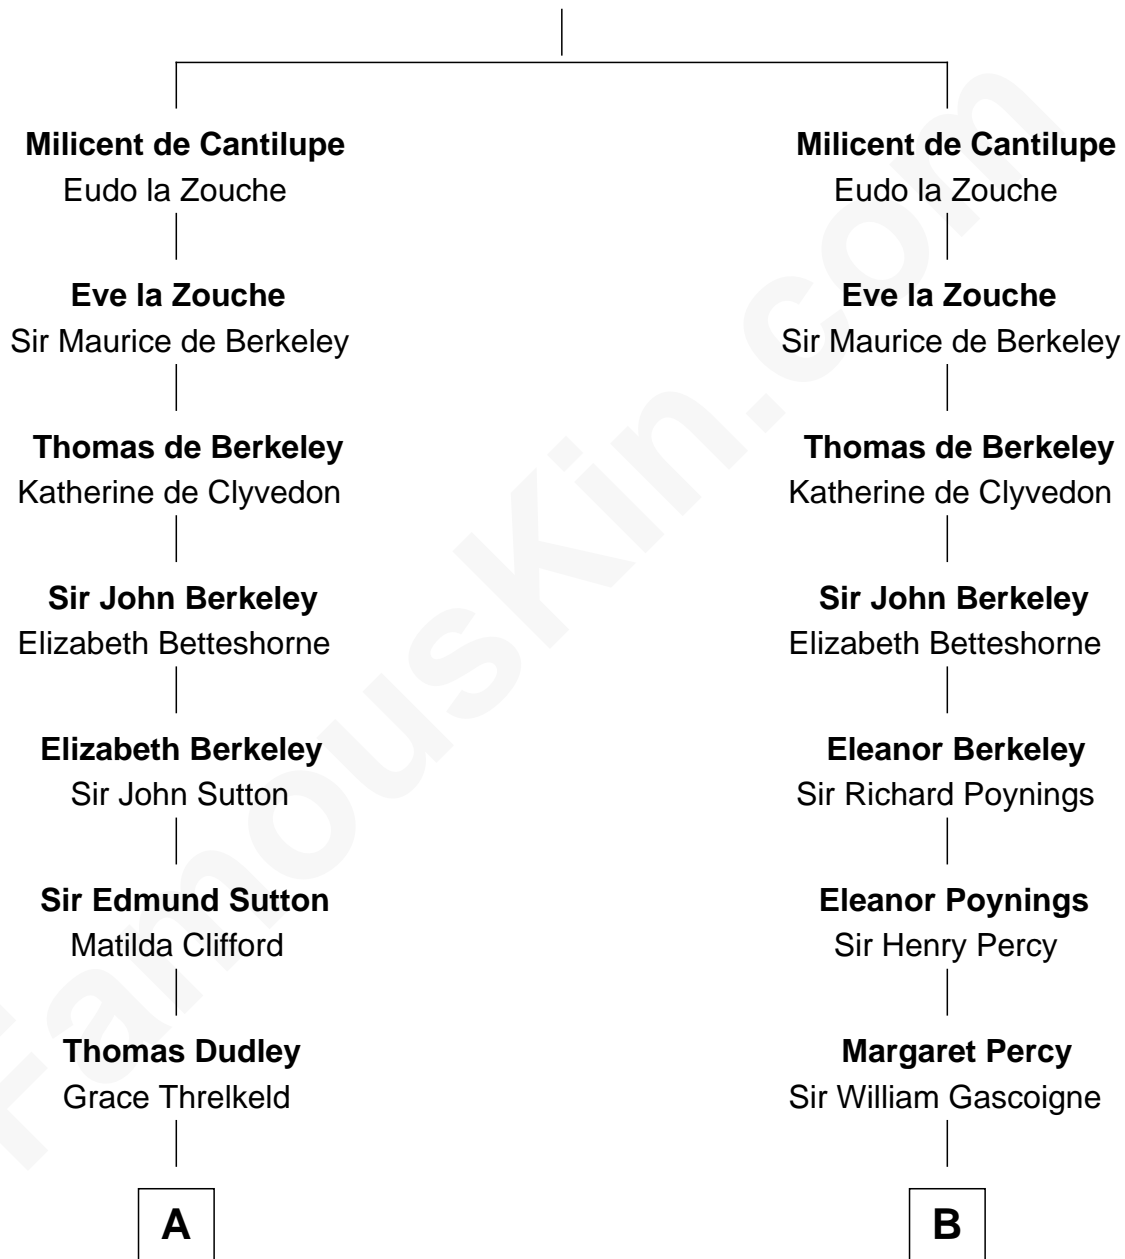

FamousKin.com Relationship Chart of

Princess Diana

Princess of Wales

16th cousin 3 times removed of

Meriwether Lewis

Lewis and Clark Expedition

Sir William de Cantilupe

Eve de Braiose

C

—
Albert Edward John Spencer

Cynthia Elinor Beatrix Hamilton

—
Edward John Spencer

Frances Ruth Burke Roche

—
Princess Diana

Princess of Wales

FamousKin.com