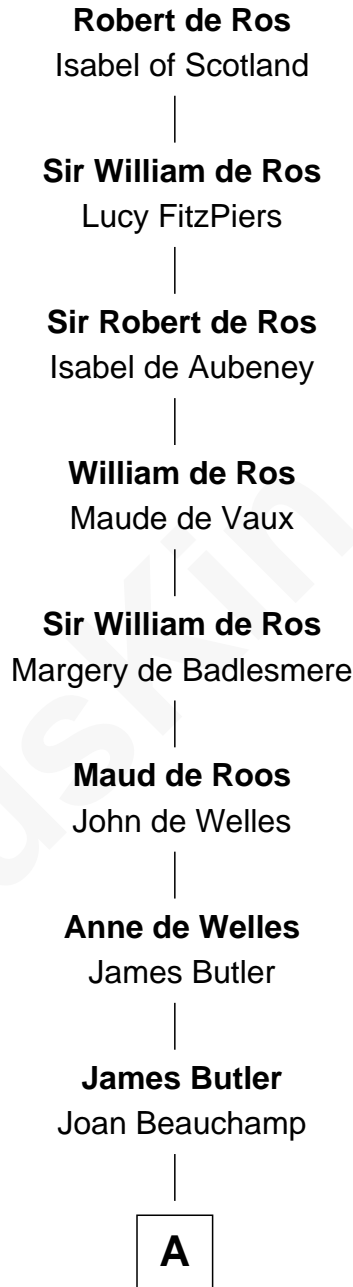

FamousKin.com Relationship Chart of

Princess Diana

Princess of Wales

22nd Great-granddaughter of

Robert de Ros

Magna Carta Surety

A

—
Sir Thomas Butler

Anne Hankeford

—
Margaret Butler

Sir William Boleyn

—
Margaret Boleyn

John Sackville

—
Mary Sackville

John Lunsford

—
Sir John Lunsford

Barbara Lewknor

—
Thomas Lunsford

Katherine Fludd

—
Sir Thomas Lunsford

Katherine Neville

—
Mary Lunsford

Col. Thomas Collyer

—
Mary Collyer