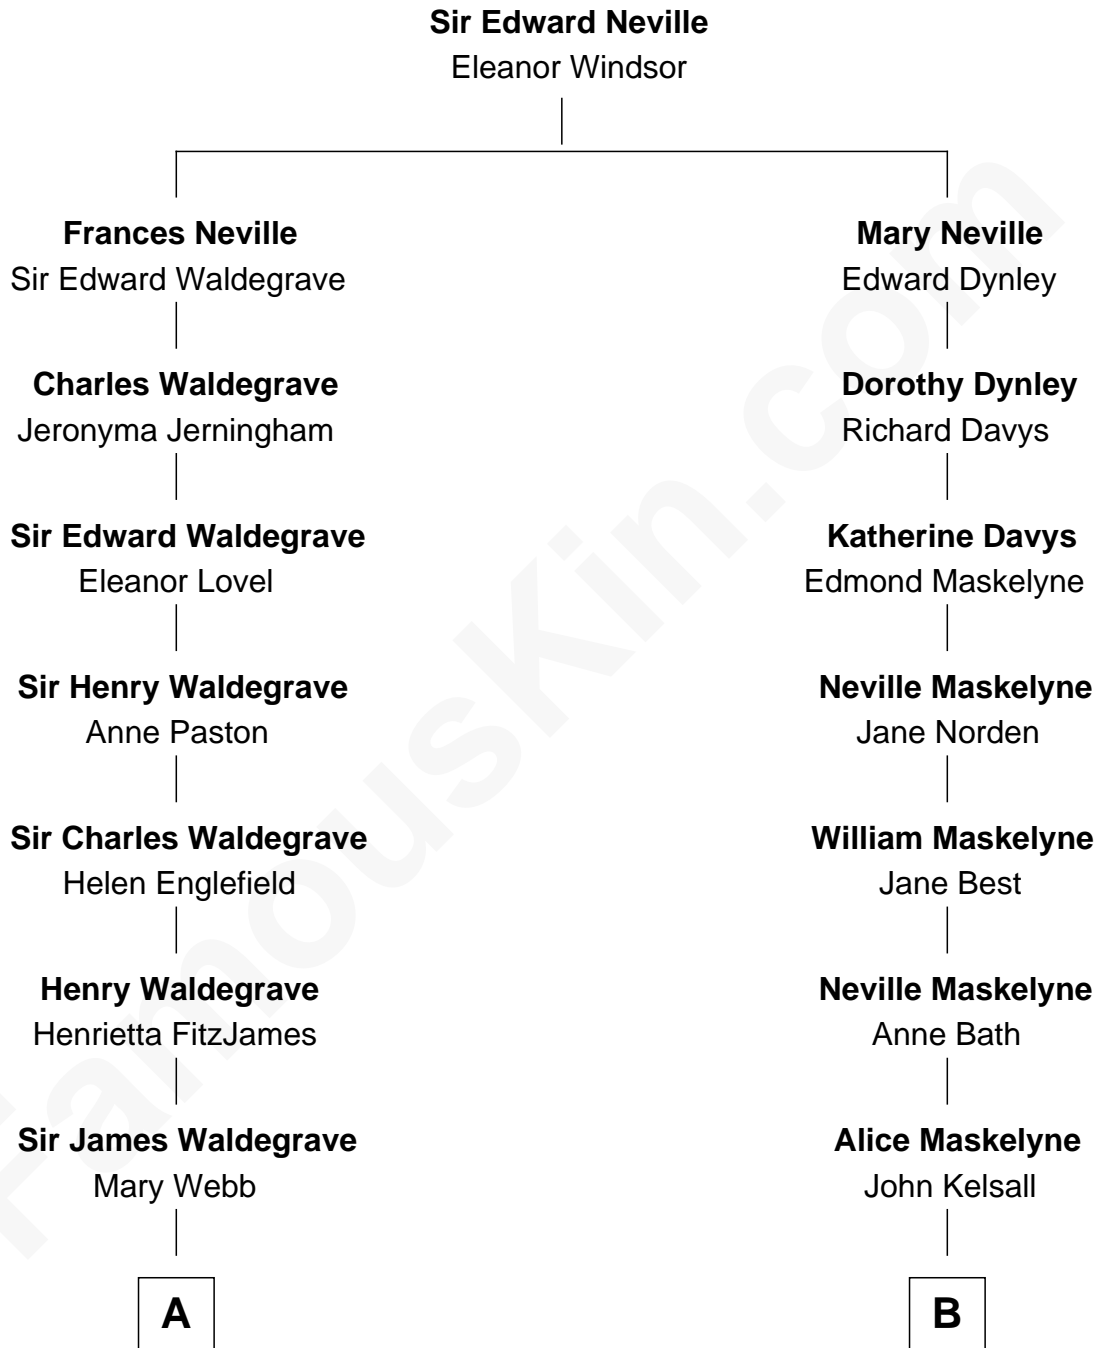

FamousKin.com
Relationship Chart of
Princess Diana
Princess of Wales

10th cousin 4 times removed of

Lytton Strachey
Author and Co-Founder of Bloomsbury Group

A

Sir James Waldegrave

Maria Walpole

Anne Horatia Waldegrave

Hugh Seymour-Conway

Sir Horace Beauchamp Seymour

Elizabeth Malet Palk

Adelaide Horatia Elizabeth Seymour

Frederick Spencer

Charles Robert Spencer

Margaret Baring

Albert Edward John Spencer