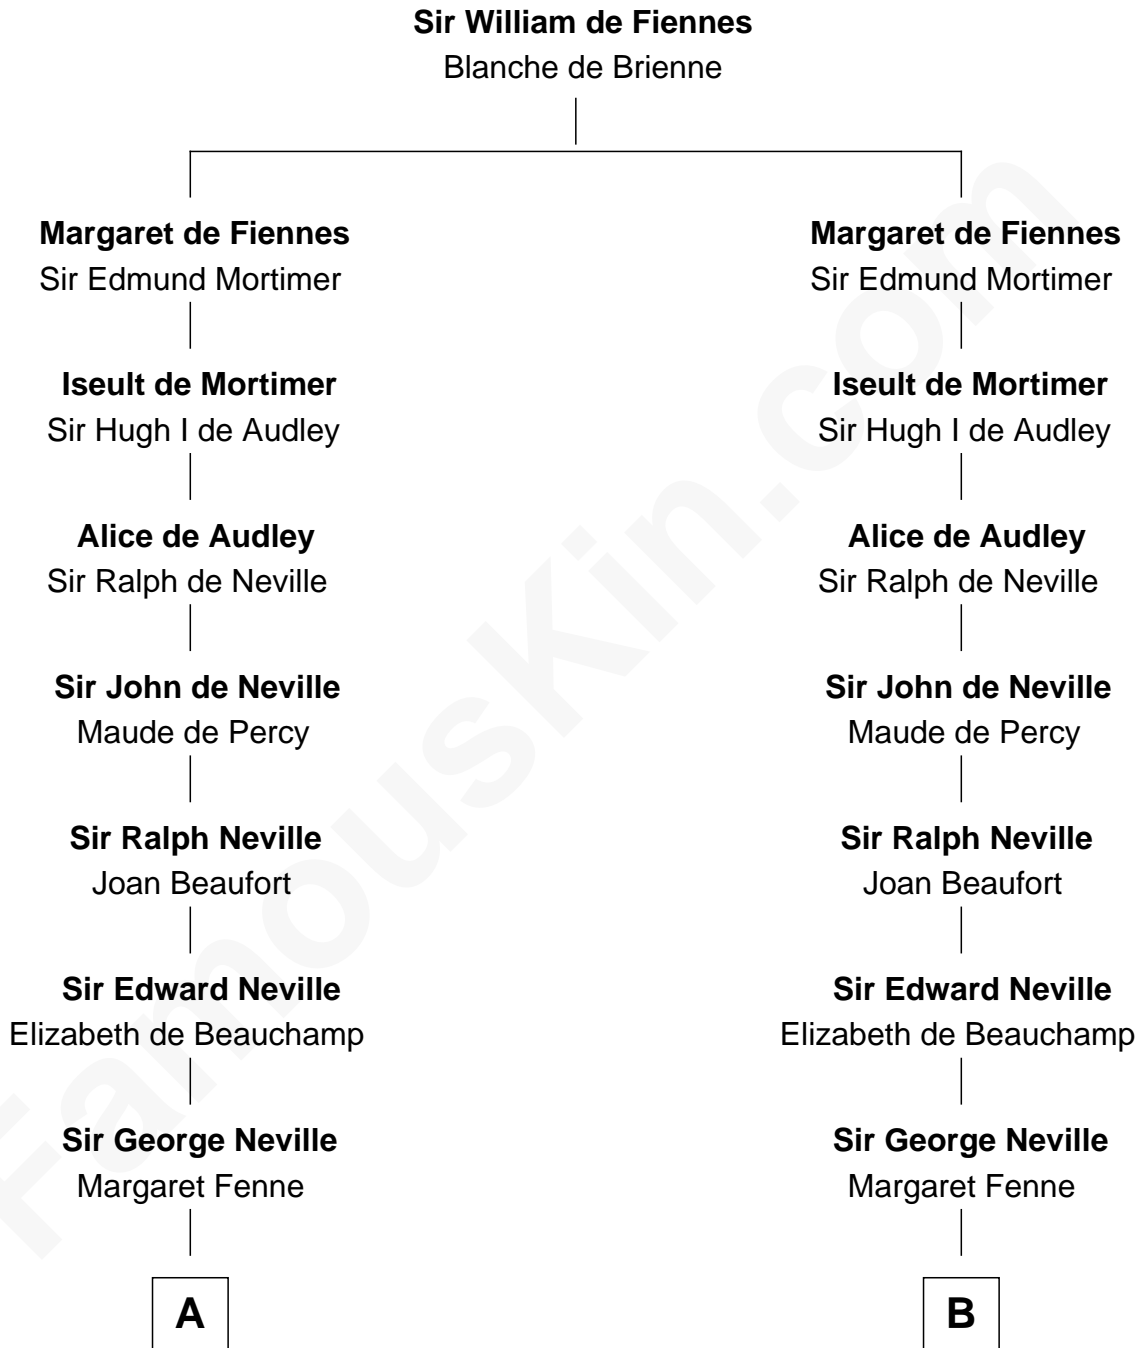

## Relationship Chart of

### Princess Diana

*Princess of Wales*

18th cousin 3 times removed of

**Lytton Strachey**  
*Author and Co-Founder of Bloomsbury Group*

**C**

**Frederick Spencer**

Adelaide Horatia Elizabeth Seymour

**Charles Robert Spencer**

Margaret Baring

**Albert Edward John Spencer**

Cynthia Elinor Beatrix Hamilton

**Edward John Spencer**

Frances Ruth Burke Roche

**Princess Diana**

*Princess of Wales*

**D**