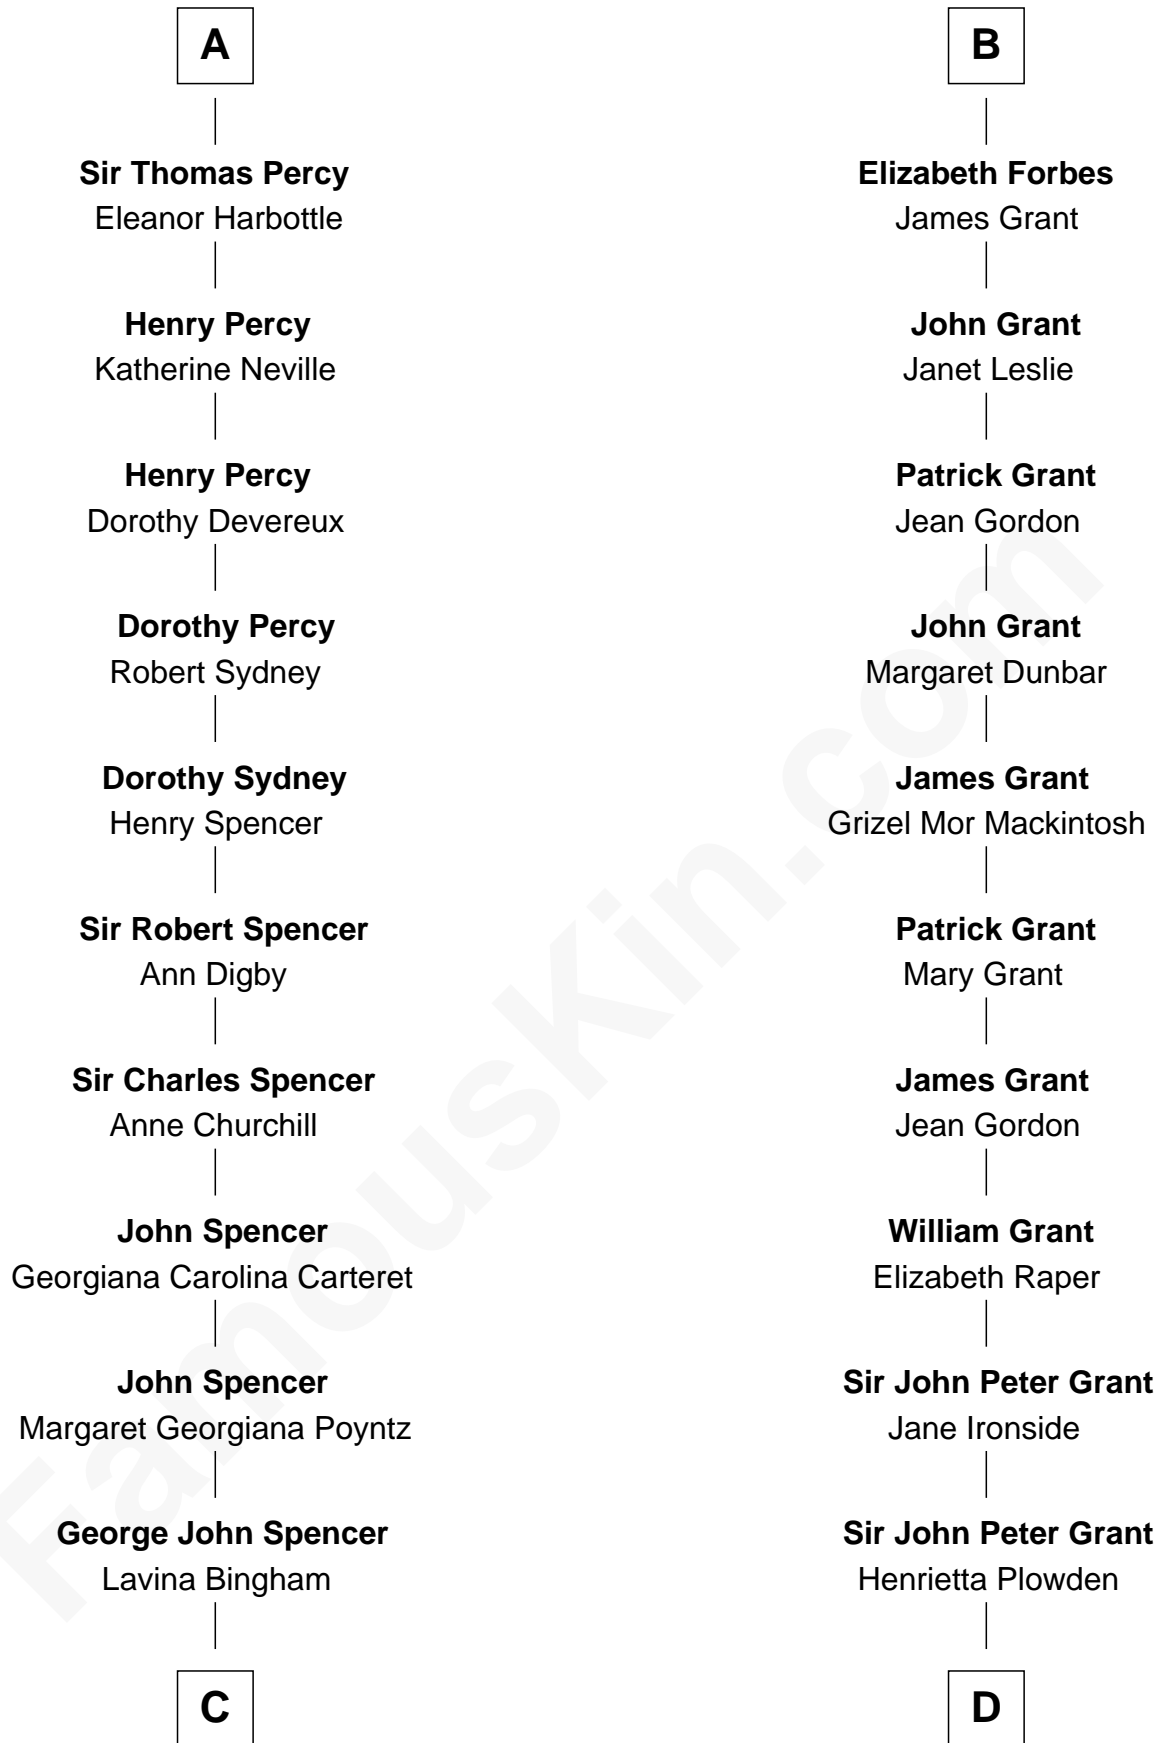

FamousKin.com
Relationship Chart of
Princess Diana
Princess of Wales

18th cousin 3 times removed of

Lytton Strachey
Author and Co-Founder of Bloomsbury Group

C

Frederick Spencer

Adelaide Horatia Elizabeth Seymour

Charles Robert Spencer

Margaret Baring

Albert Edward John Spencer

Cynthia Elinor Beatrix Hamilton

Edward John Spencer

Frances Ruth Burke Roche

Princess Diana

Princess of Wales