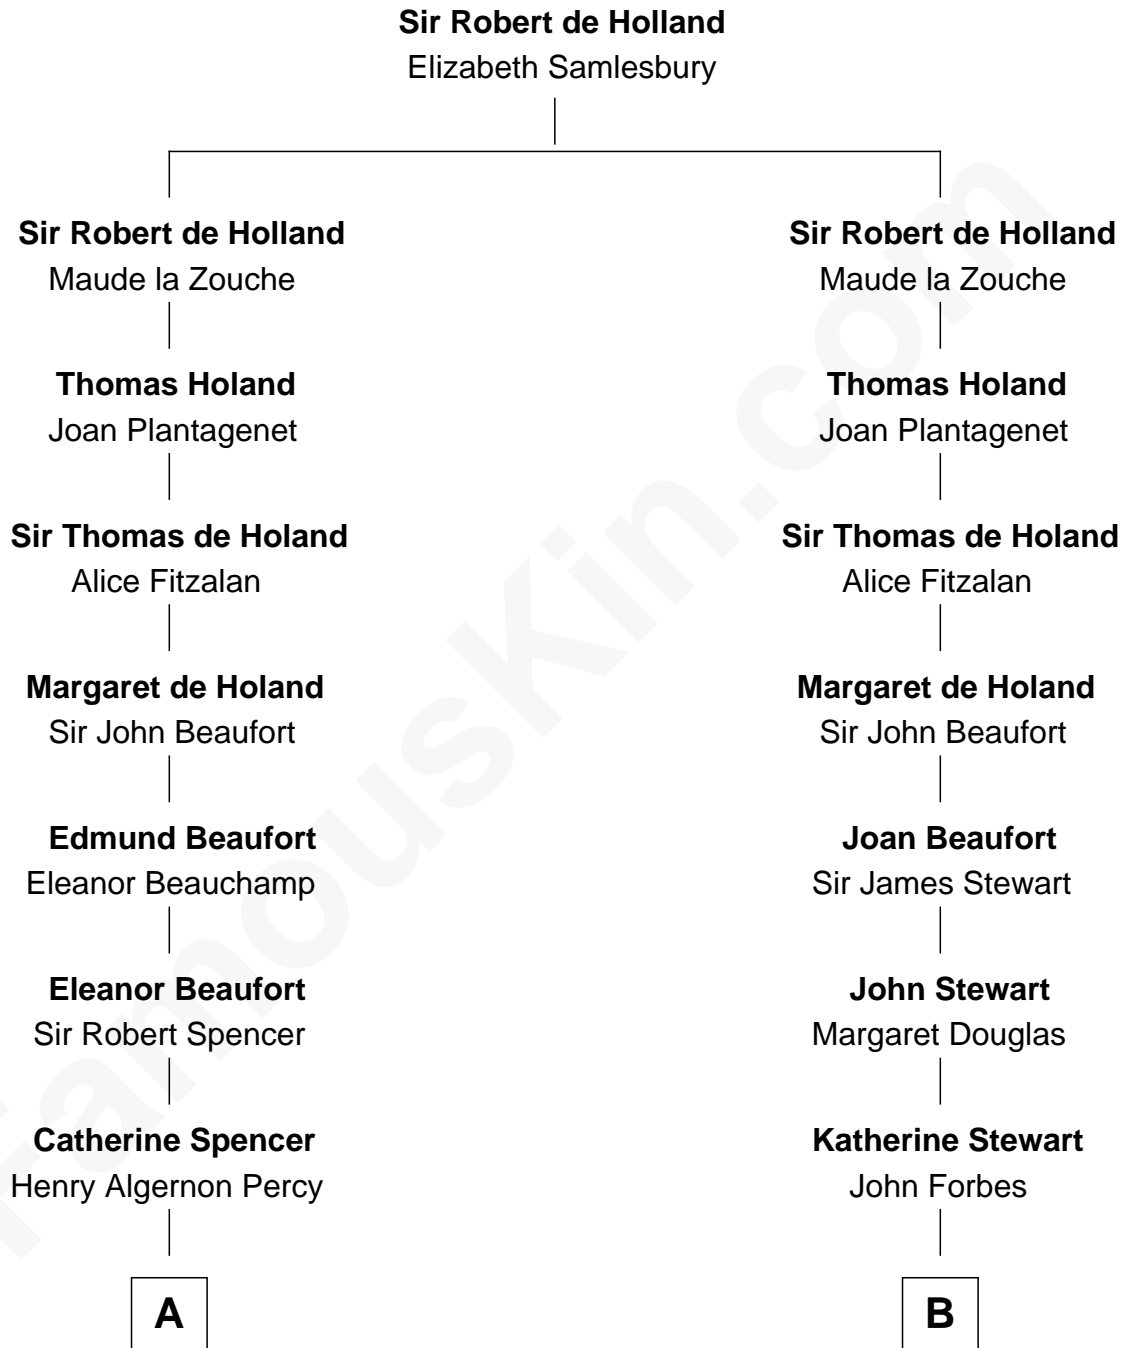

FamousKin.com
Relationship Chart of
Princess Diana
Princess of Wales

18th cousin 3 times removed of

Lytton Strachey
Author and Co-Founder of Bloomsbury Group

C

Frederick Spencer

Adelaide Horatia Elizabeth Seymour

Charles Robert Spencer

Margaret Baring

Albert Edward John Spencer

Cynthia Elinor Beatrix Hamilton

Edward John Spencer

Frances Ruth Burke Roche

Princess Diana

Princess of Wales