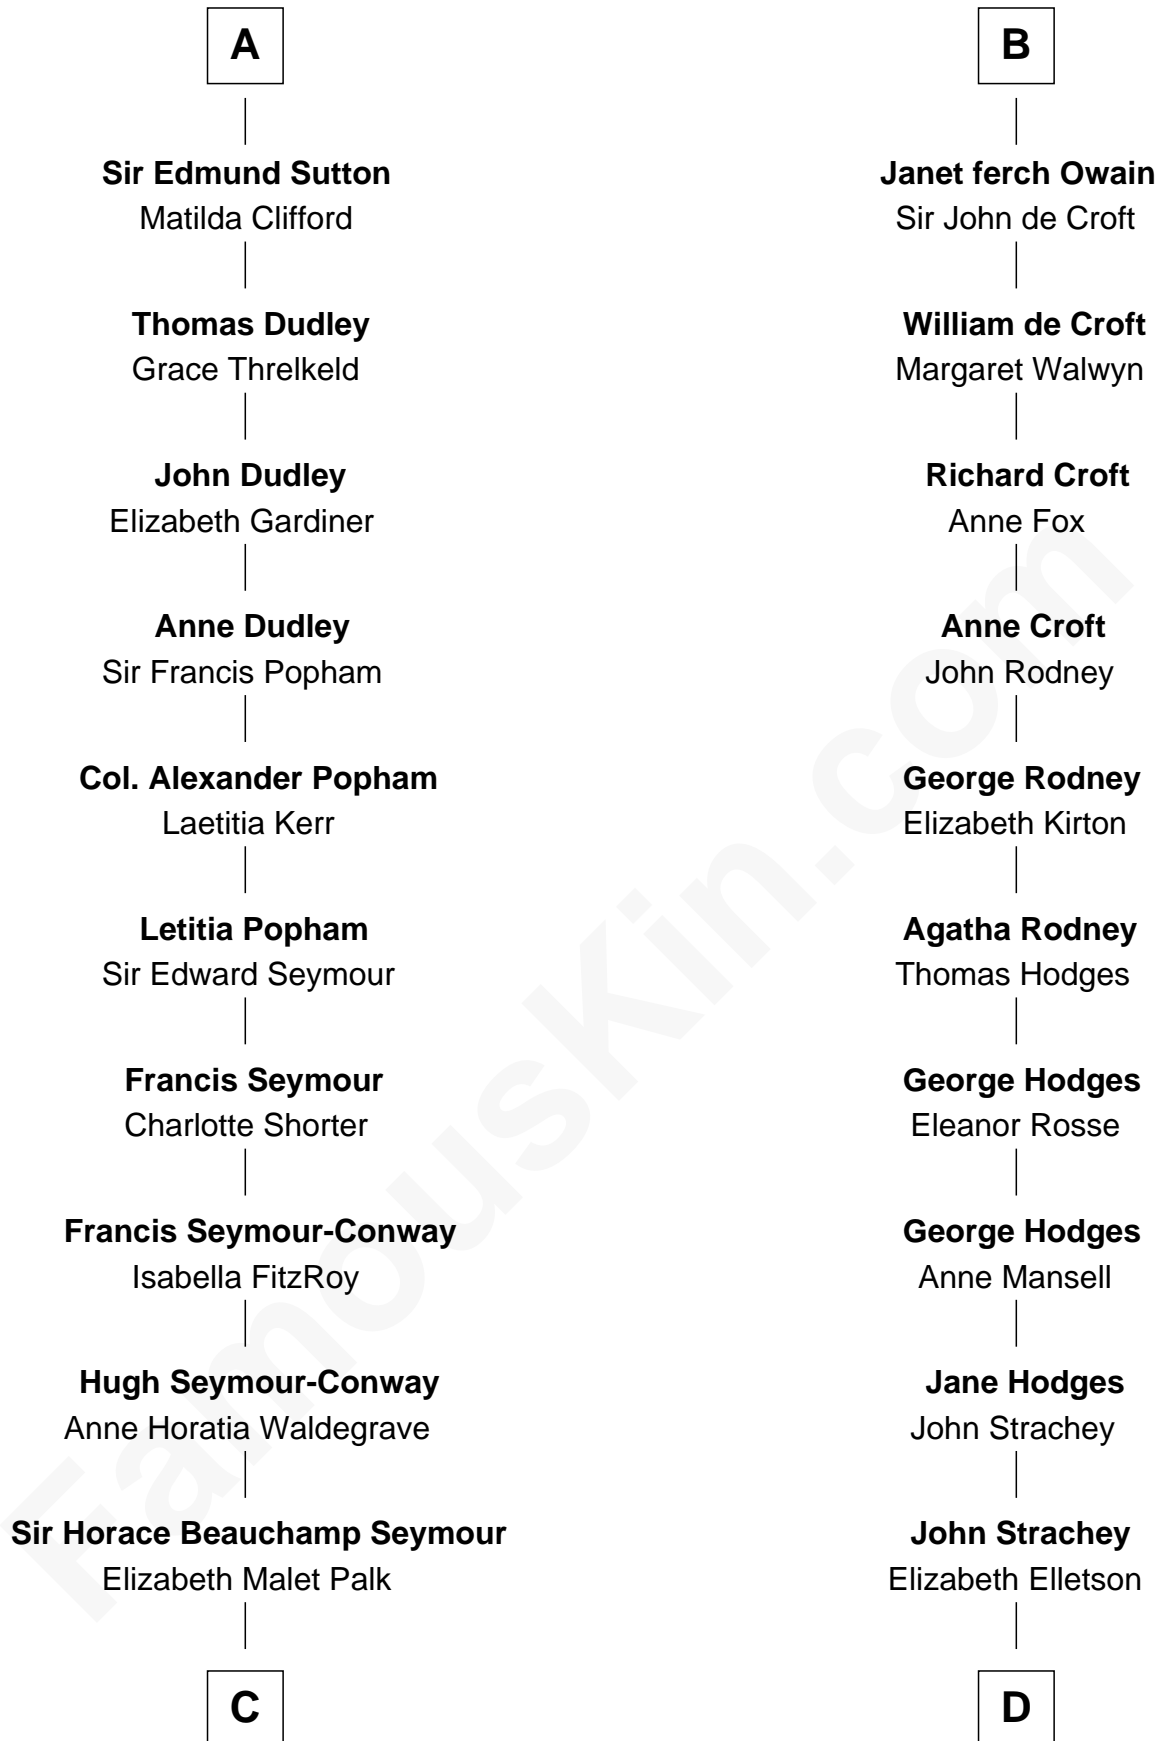

FamousKin.com Relationship Chart of

Princess Diana

Princess of Wales

21st cousin of

Lytton Strachey

Author and Co-Founder of Bloomsbury Group

Bertrade de Montfort

Hugh de Kevelioc

C

Adelaide Horatia Elizabeth Seymour

Frederick Spencer

Charles Robert Spencer

Margaret Baring

Albert Edward John Spencer

Cynthia Elinor Beatrix Hamilton

Edward John Spencer