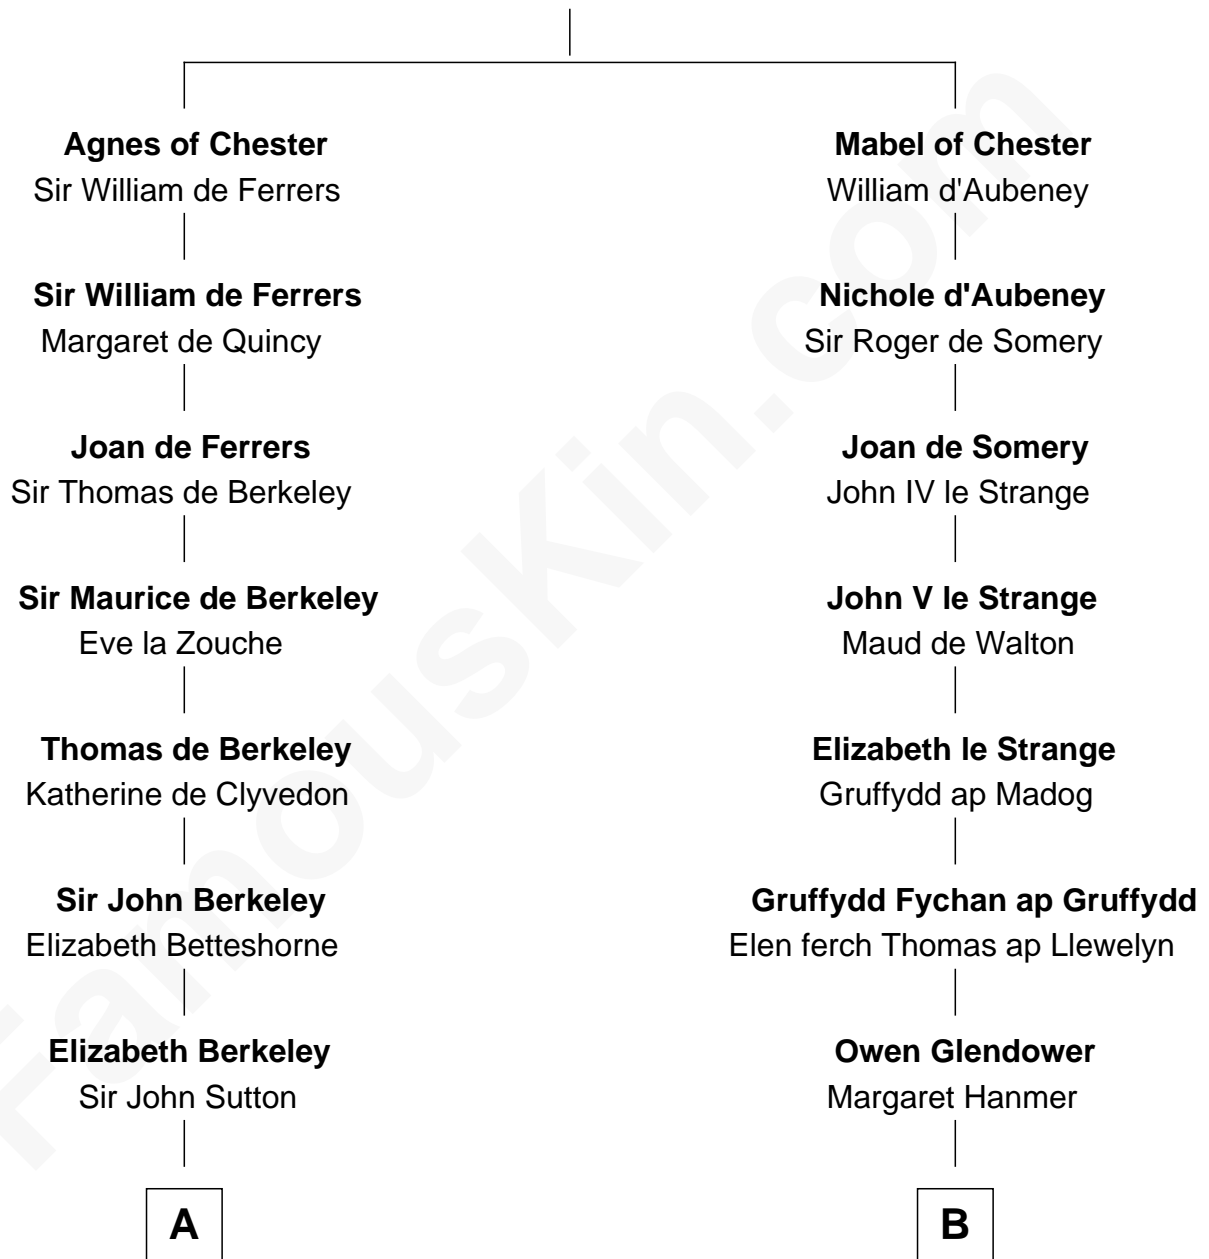

FamousKin.com Relationship Chart of

Princess Diana

Princess of Wales

21st cousin of

Lytton Strachey

Author and Co-Founder of Bloomsbury Group

Bertrade de Montfort

Hugh de Kevelioc

C

Adelaide Horatia Elizabeth Seymour

Frederick Spencer

Charles Robert Spencer

Margaret Baring

Albert Edward John Spencer

Cynthia Elinor Beatrix Hamilton

Edward John Spencer

Frances Ruth Burke Roche

Princess Diana

Princess of Wales

D

Henry Strachey

Helen Clerk

Sir Henry Strachey

Jane Kelsall