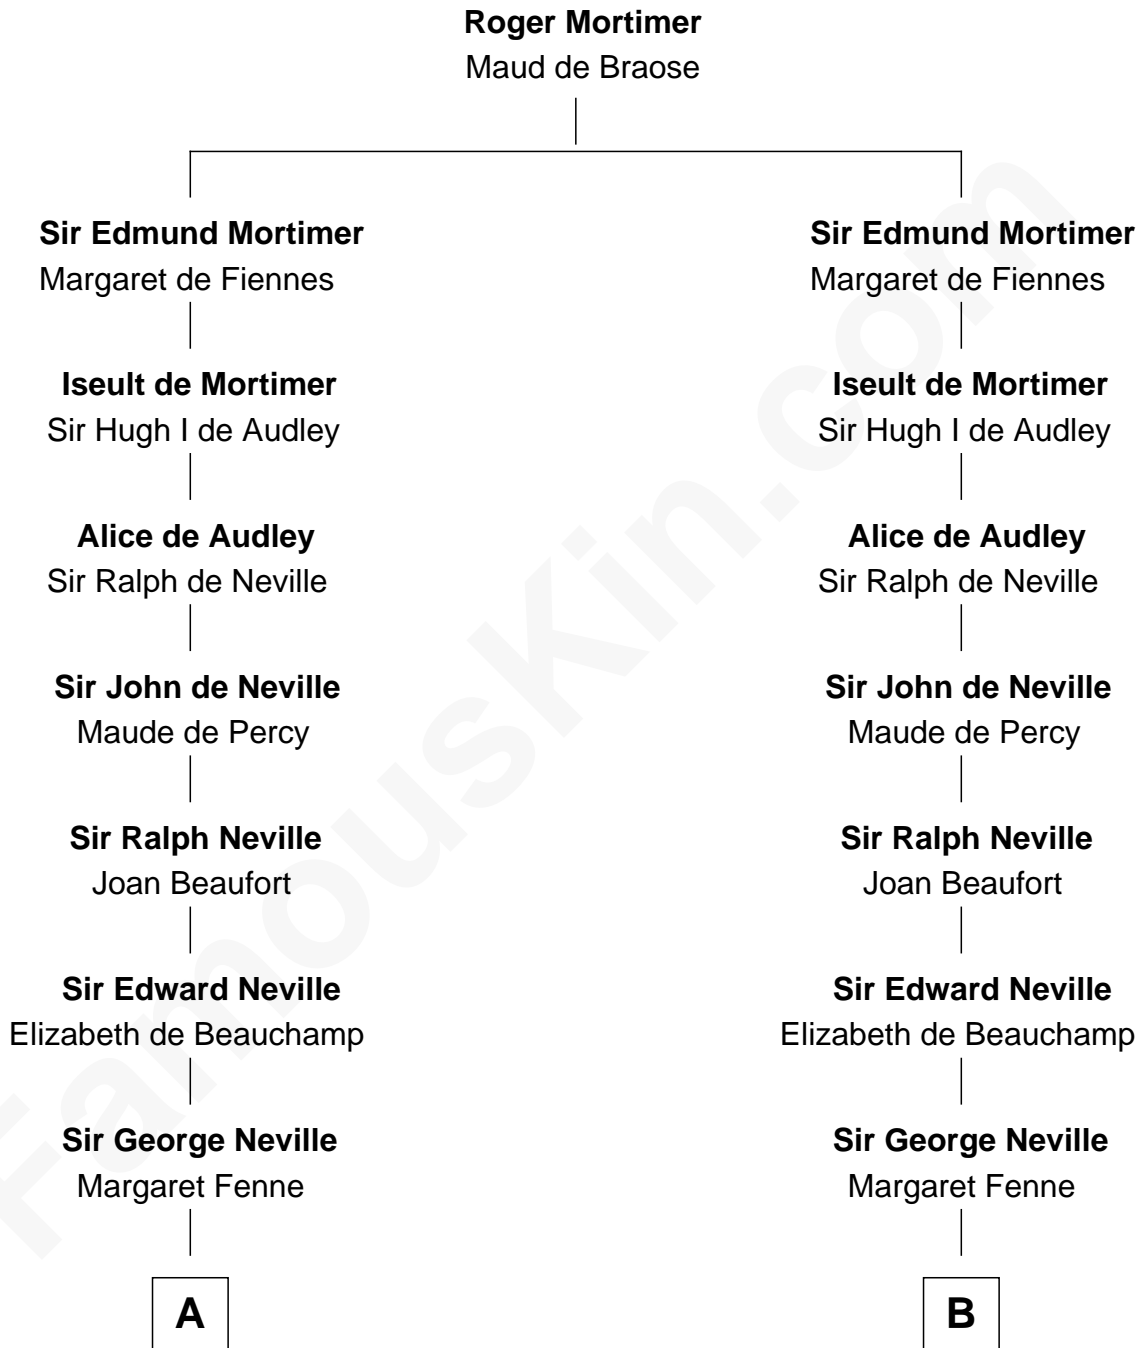

FamousKin.com

Relationship Chart of

Princess Diana

Princess of Wales

18th cousin 3 times removed of

Lytton Strachey

Author and Co-Founder of Bloomsbury Group

C

Frederick Spencer

Adelaide Horatia Elizabeth Seymour

Charles Robert Spencer

Margaret Baring

Albert Edward John Spencer

Cynthia Elinor Beatrix Hamilton

Edward John Spencer

Frances Ruth Burke Roche