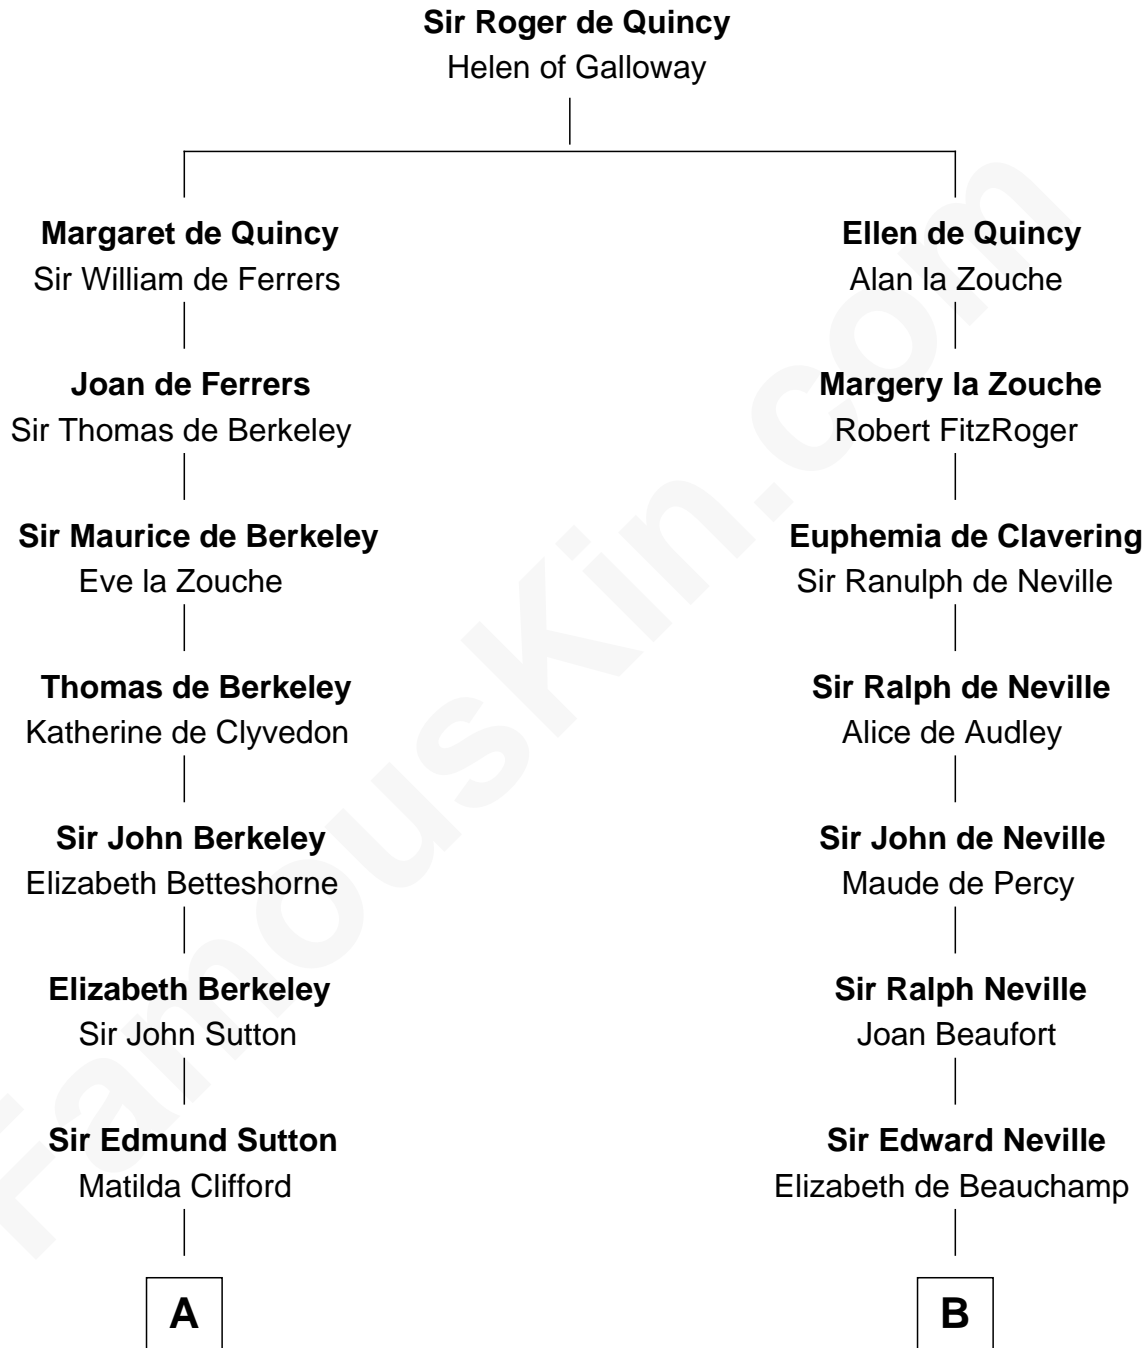

## Relationship Chart of

### Princess Diana

*Princess of Wales*

19th cousin 1 time removed of

**Lytton Strachey**  
*Author and Co-Founder of Bloomsbury Group*

FamousKin.com