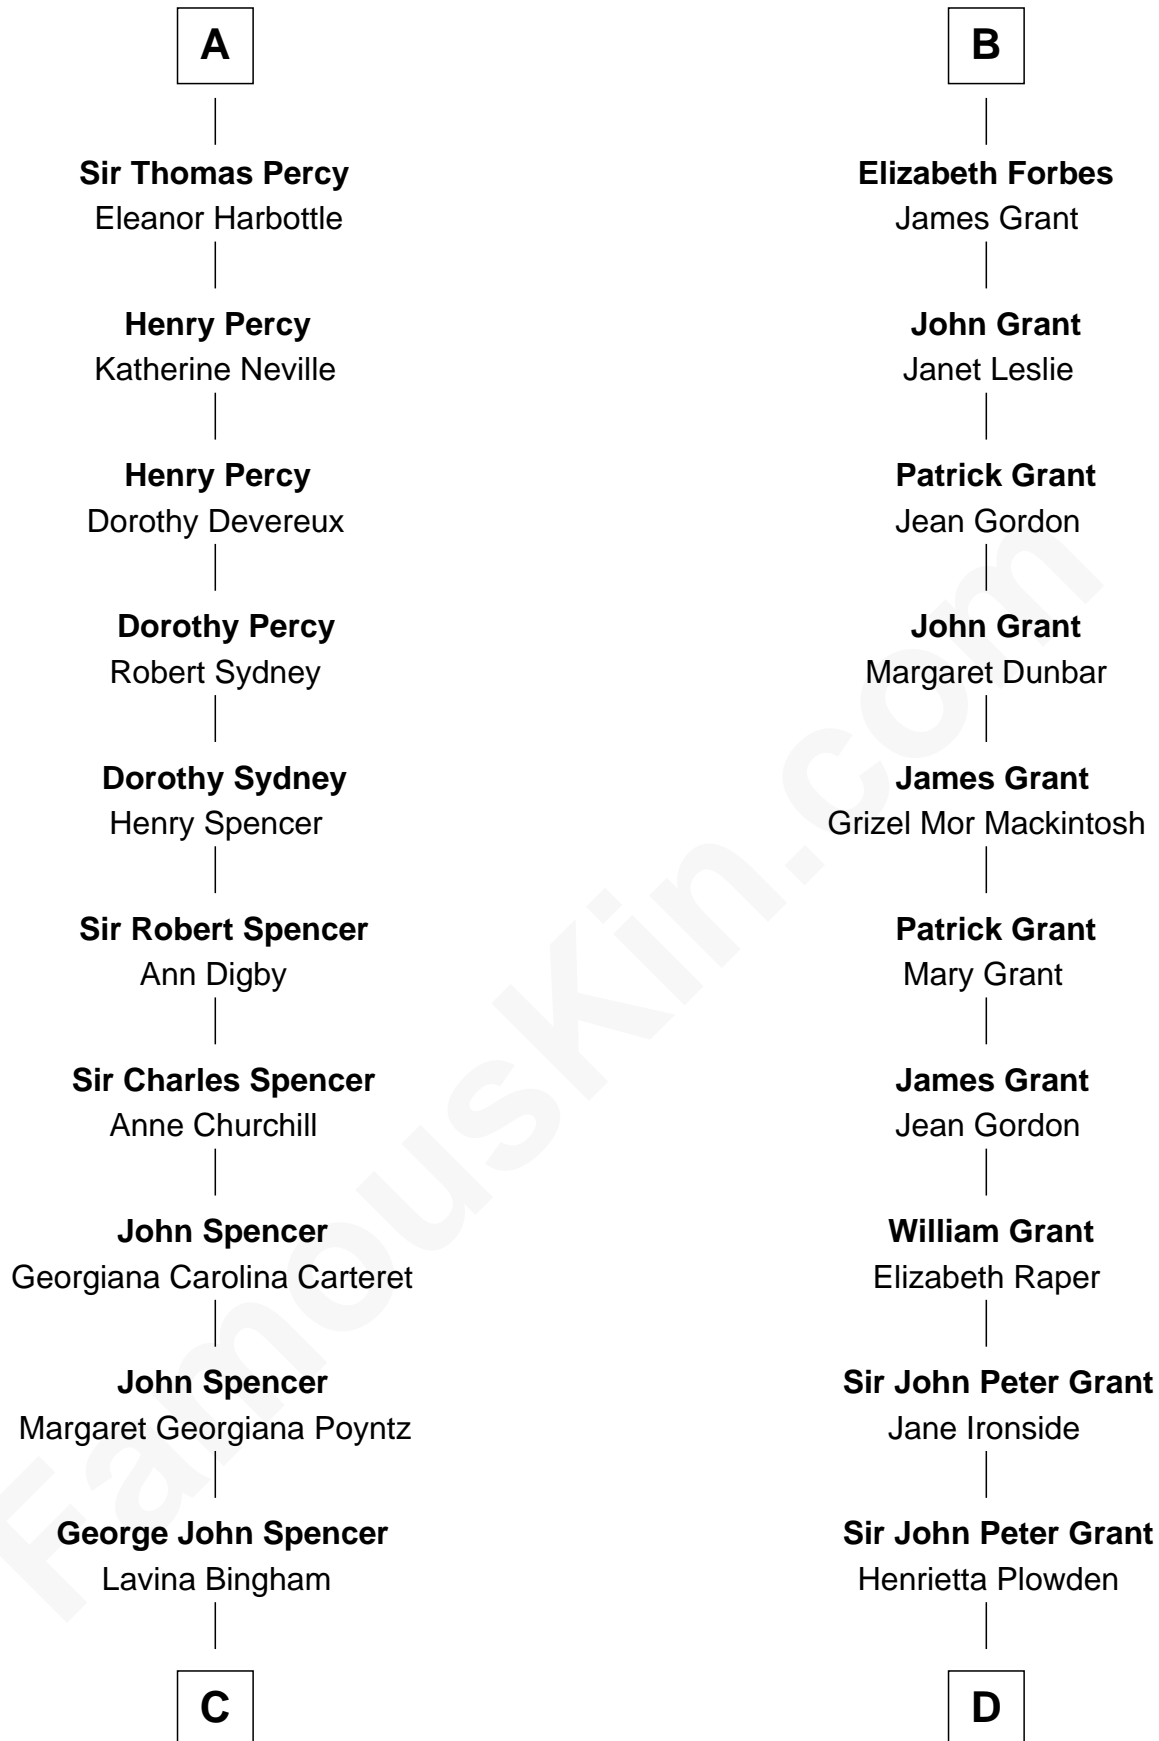

FamousKin.com

Relationship Chart of

Princess Diana

Princess of Wales

18th cousin 3 times removed of

Lytton Strachey
Author and Co-Founder of Bloomsbury Group

C

Frederick Spencer

Adelaide Horatia Elizabeth Seymour

Charles Robert Spencer

Margaret Baring

Albert Edward John Spencer

Cynthia Elinor Beatrix Hamilton

Edward John Spencer

Frances Ruth Burke Roche

Princess Diana