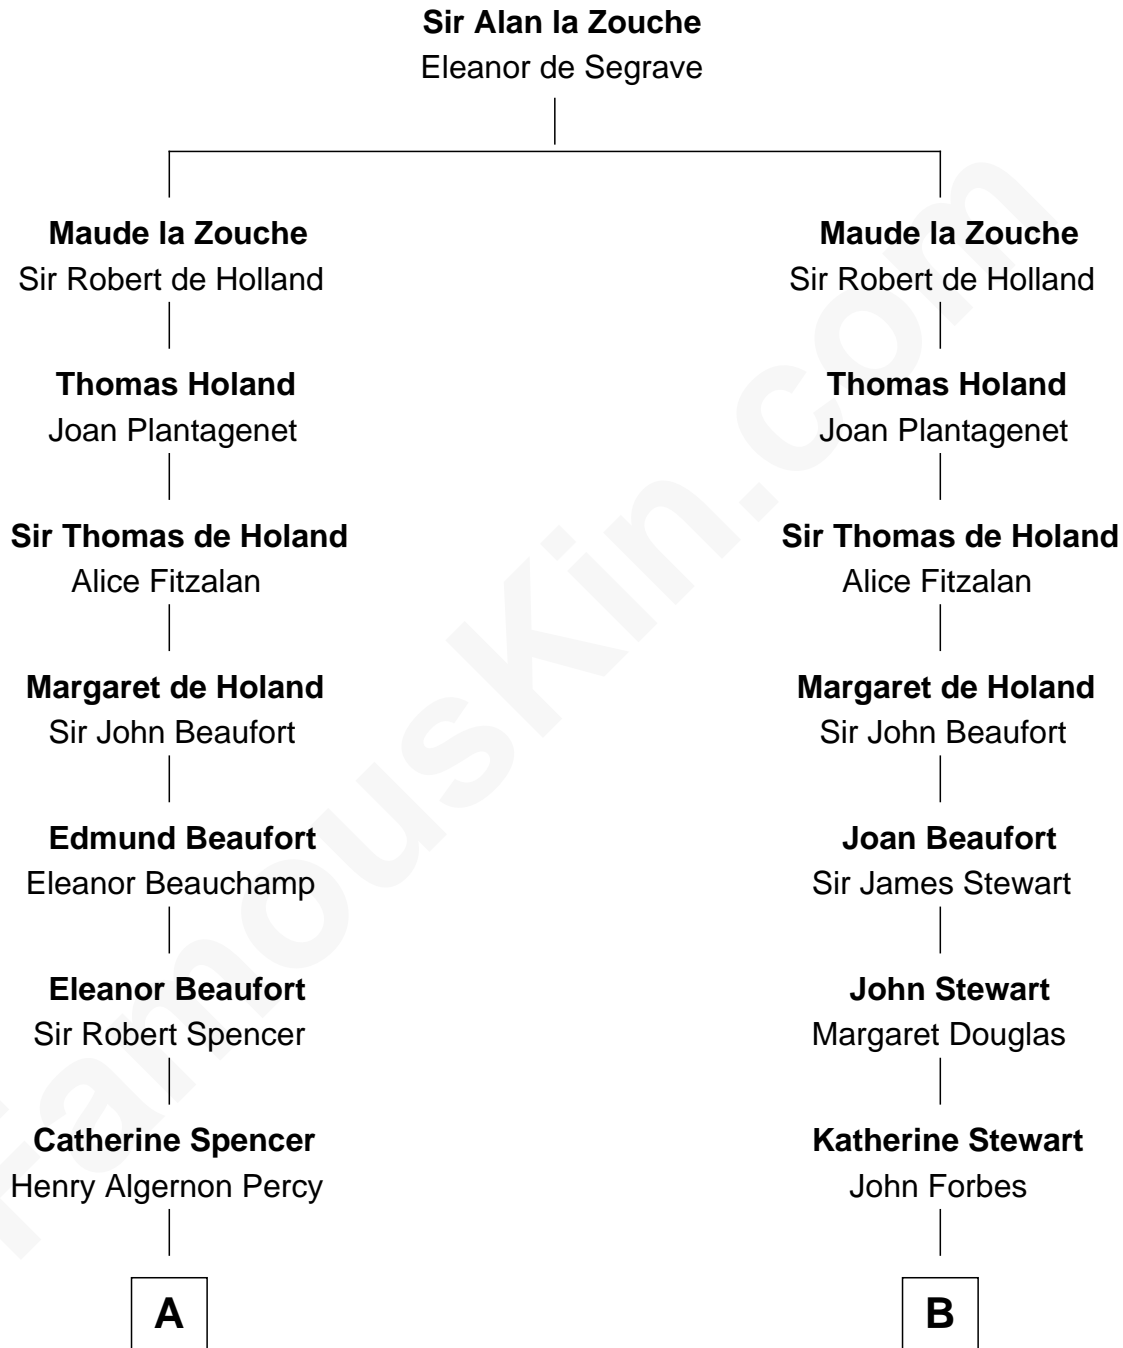

FamousKin.com

Relationship Chart of

Princess Diana

Princess of Wales

18th cousin 3 times removed of

Lytton Strachey
Author and Co-Founder of Bloomsbury Group

C

Frederick Spencer

Adelaide Horatia Elizabeth Seymour

Charles Robert Spencer

Margaret Baring

Albert Edward John Spencer

Cynthia Elinor Beatrix Hamilton

Edward John Spencer

Frances Ruth Burke Roche

Princess Diana