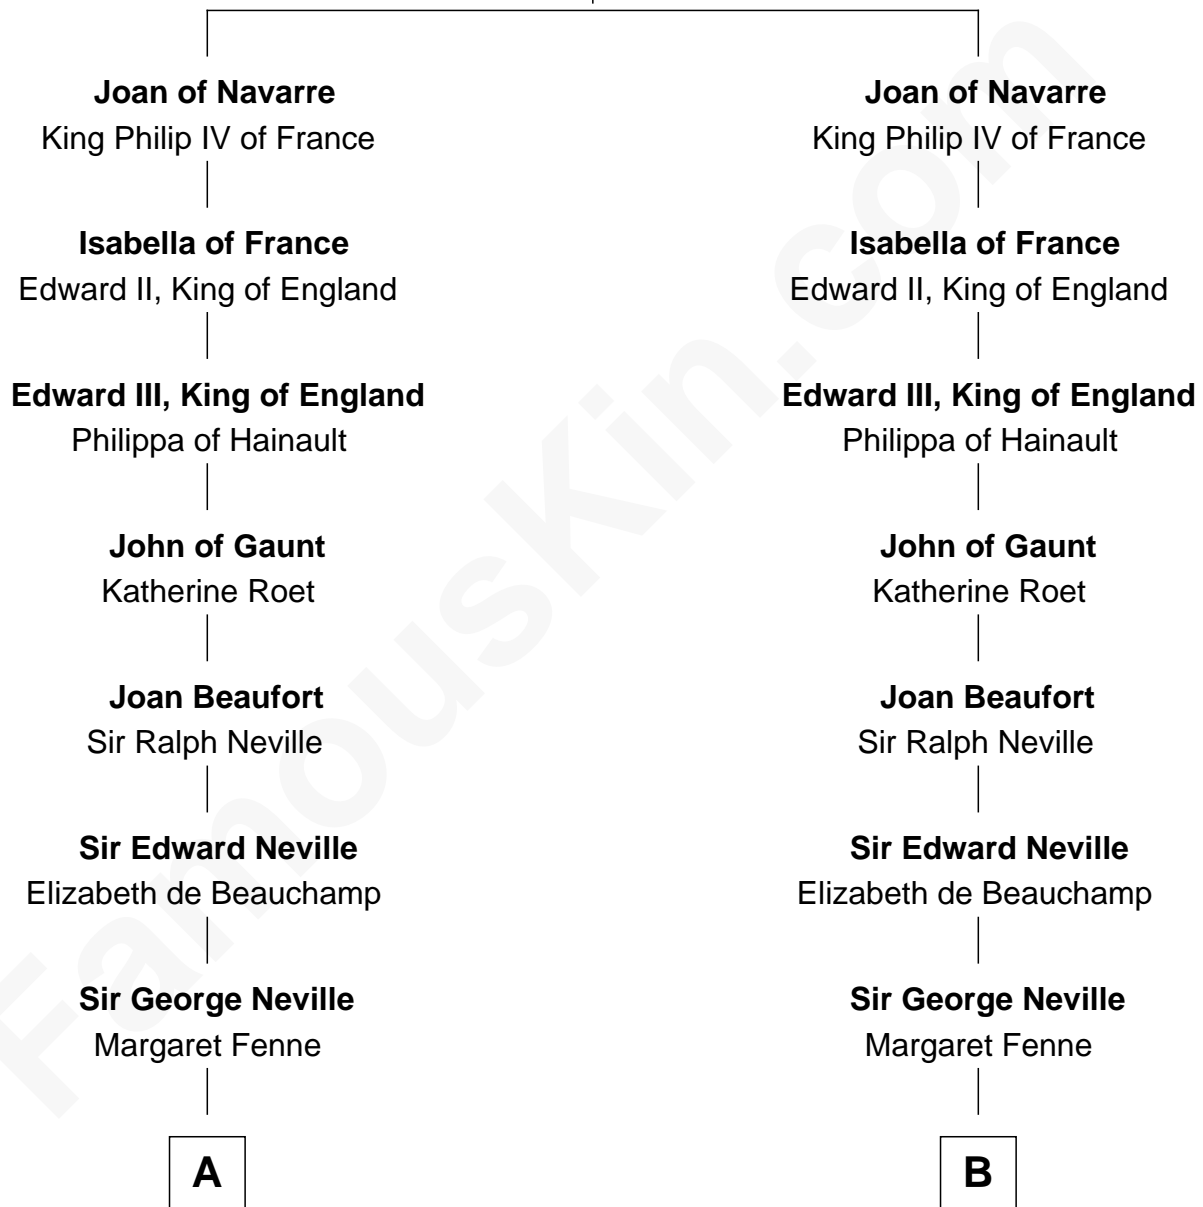

FamousKin.com Relationship Chart of

Princess Diana

Princess of Wales

18th cousin 3 times removed of

Lytton Strachey

Author and Co-Founder of Bloomsbury Group

King Henry I of Navarre

Blanche of Artois

C

Frederick Spencer

Adelaide Horatia Elizabeth Seymour

Charles Robert Spencer

Margaret Baring

Albert Edward John Spencer

Cynthia Elinor Beatrix Hamilton

Edward John Spencer