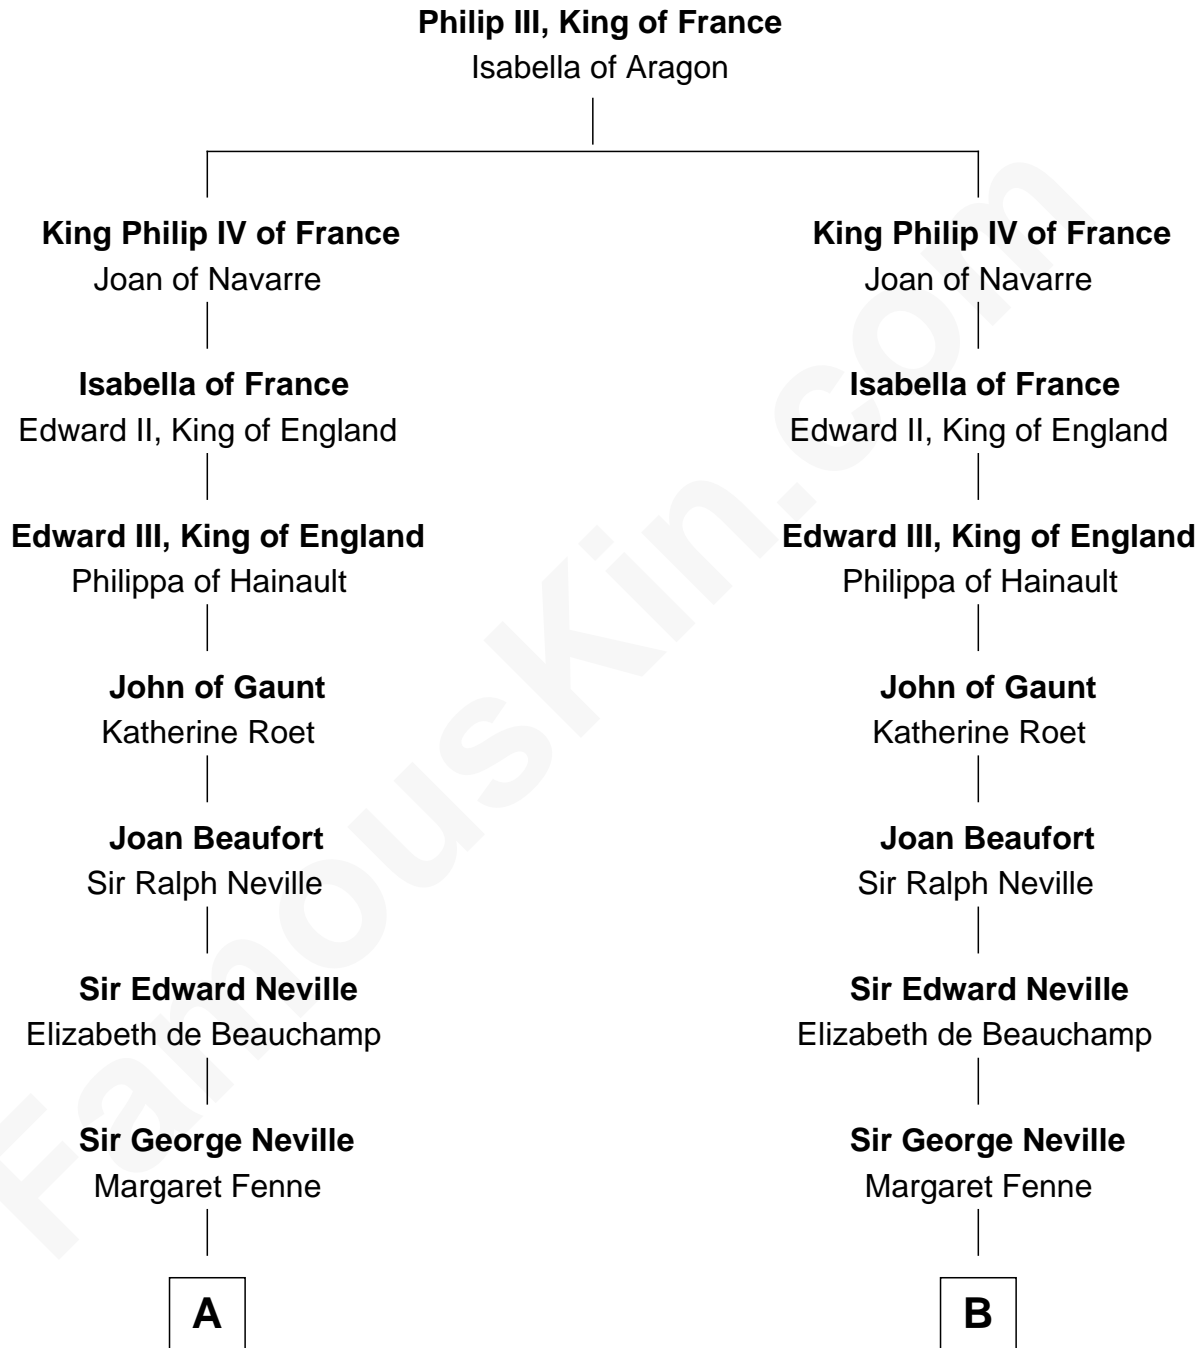

FamousKin.com
Relationship Chart of
Princess Diana
Princess of Wales

18th cousin 3 times removed of

Lytton Strachey
Author and Co-Founder of Bloomsbury Group

C

Frederick Spencer

Adelaide Horatia Elizabeth Seymour

Charles Robert Spencer

Margaret Baring

Albert Edward John Spencer

Cynthia Elinor Beatrix Hamilton

Edward John Spencer

Frances Ruth Burke Roche

Princess Diana

Princess of Wales