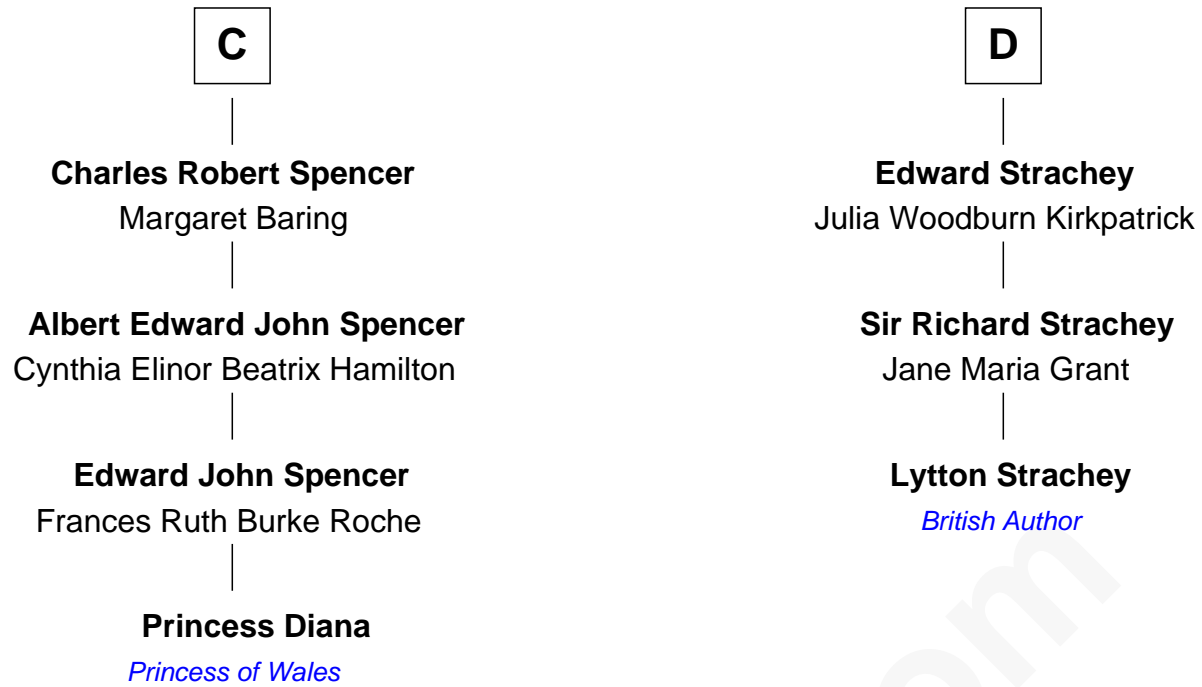

FamousKin.com Relationship Chart of

Princess Diana

Princess of Wales

19th cousin 1 time removed of

Lytton Strachey

Author and Co-Founder of Bloomsbury Group

William de Braiose

Eva Marshal

Eve de Braiose
Sir William de Cantilupe

Milicent de Cantilupe
Eudo la Zouche

Eve la Zouche
Sir Maurice de Berkeley

Thomas de Berkeley
Katherine de Clyvedon

Sir John Berkeley
Elizabeth Betteshorne

Elizabeth Berkeley
Sir John Sutton

Sir Edmund Sutton
Matilda Clifford

A

Maud de Braose
Roger Mortimer

Sir Edmund Mortimer
Margaret de Fiennes

Iseult de Mortimer
Sir Hugh I de Audley

Alice de Audley
Sir Ralph de Neville

Sir John de Neville
Maude de Percy

Sir Ralph Neville
Joan Beaufort

Sir Edward Neville
Elizabeth de Beauchamp

B

FamousKin.com