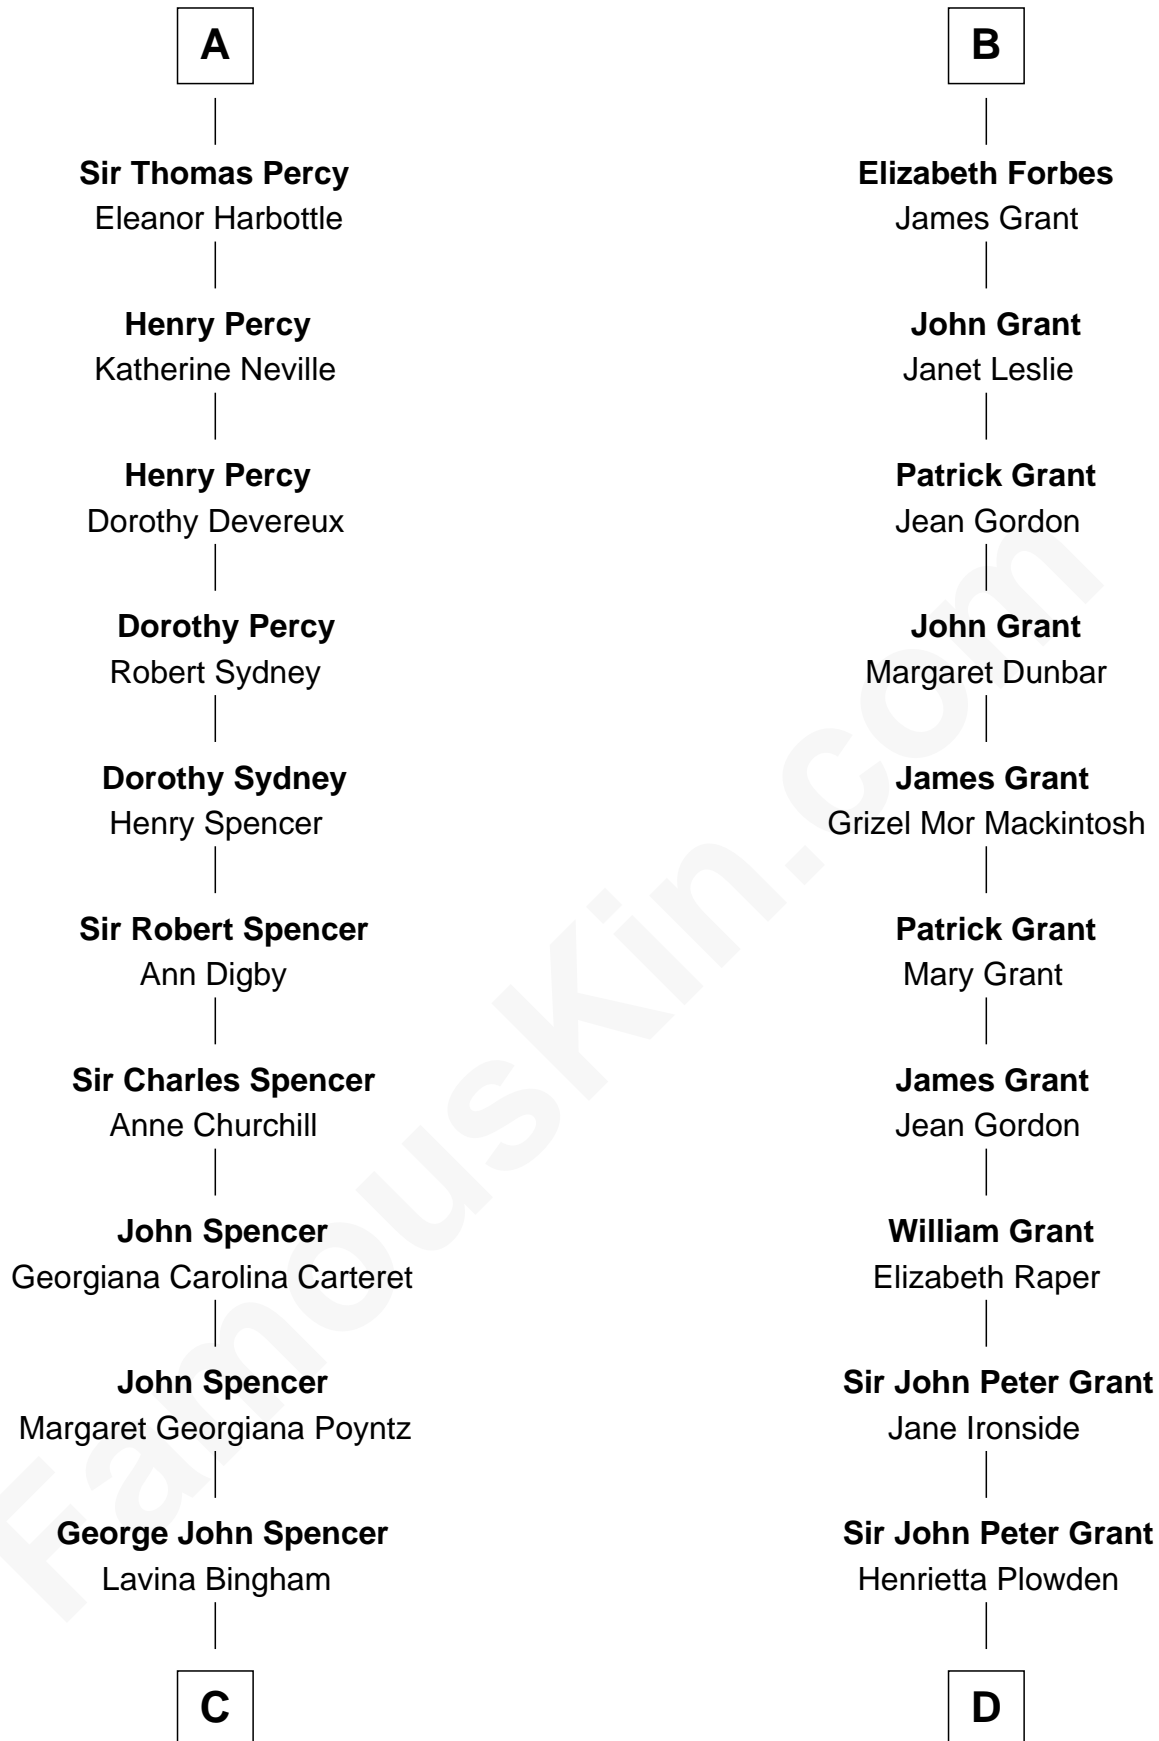

## Relationship Chart of

### Princess Diana

*Princess of Wales*

18th cousin 3 times removed of

**Lytton Strachey**  
*Author and Co-Founder of Bloomsbury Group*

**C**

**Frederick Spencer**

Adelaide Horatia Elizabeth Seymour

**Charles Robert Spencer**

Margaret Baring

**Albert Edward John Spencer**

Cynthia Elinor Beatrix Hamilton

**Edward John Spencer**

Frances Ruth Burke Roche

**Princess Diana**

*Princess of Wales*

**D**