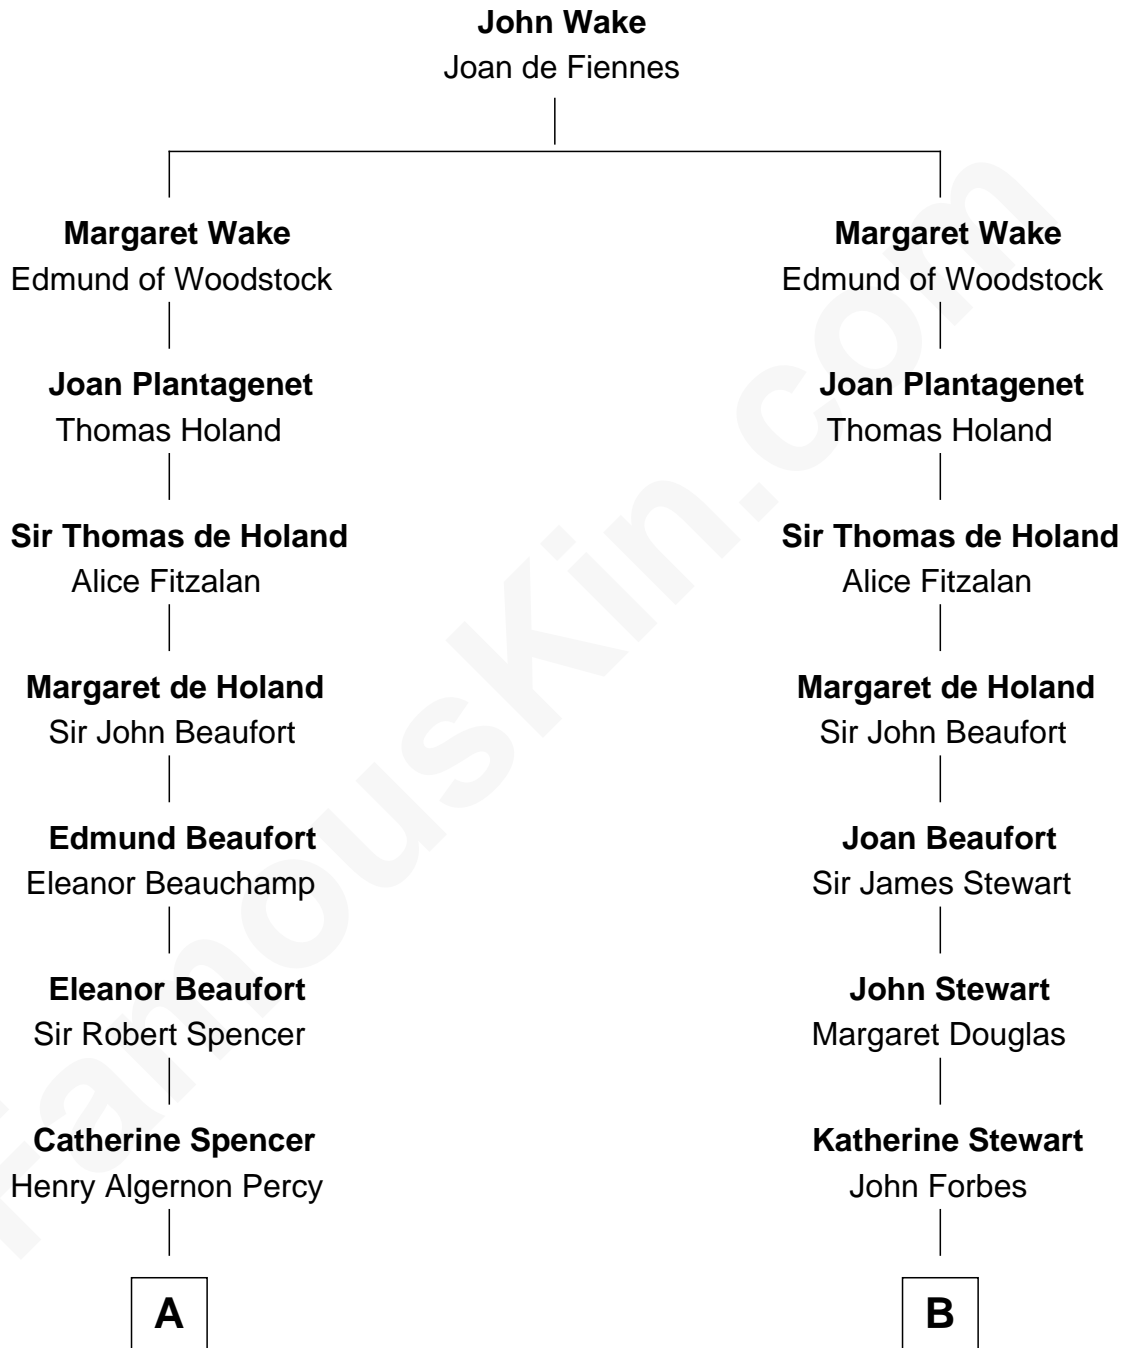

## Relationship Chart of

### Princess Diana

*Princess of Wales*

18th cousin 3 times removed of

**Lytton Strachey**  
*Author and Co-Founder of Bloomsbury Group*

**C**

**Frederick Spencer**

Adelaide Horatia Elizabeth Seymour

**Charles Robert Spencer**