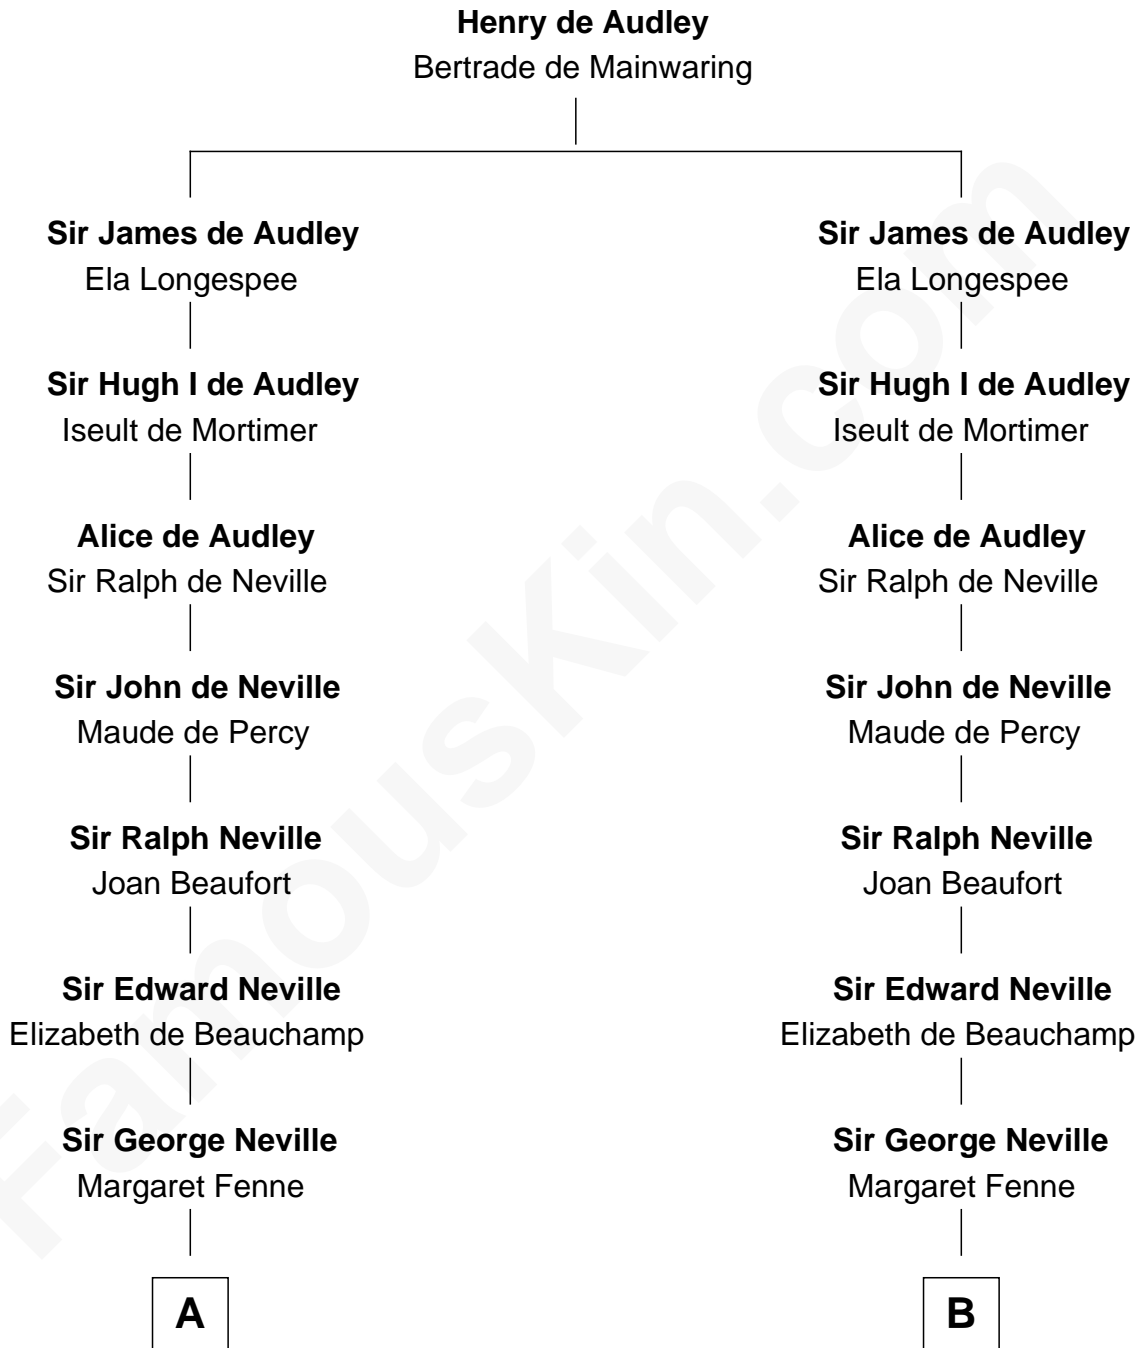

## Relationship Chart of

### Princess Diana

*Princess of Wales*

18th cousin 3 times removed of

**Lytton Strachey**

*Author and Co-Founder of Bloomsbury Group*

**C**

**Frederick Spencer**

Adelaide Horatia Elizabeth Seymour

**Charles Robert Spencer**

Margaret Baring

**Albert Edward John Spencer**

Cynthia Elinor Beatrix Hamilton

**Edward John Spencer**

Frances Ruth Burke Roche

**Princess Diana**

*Princess of Wales*