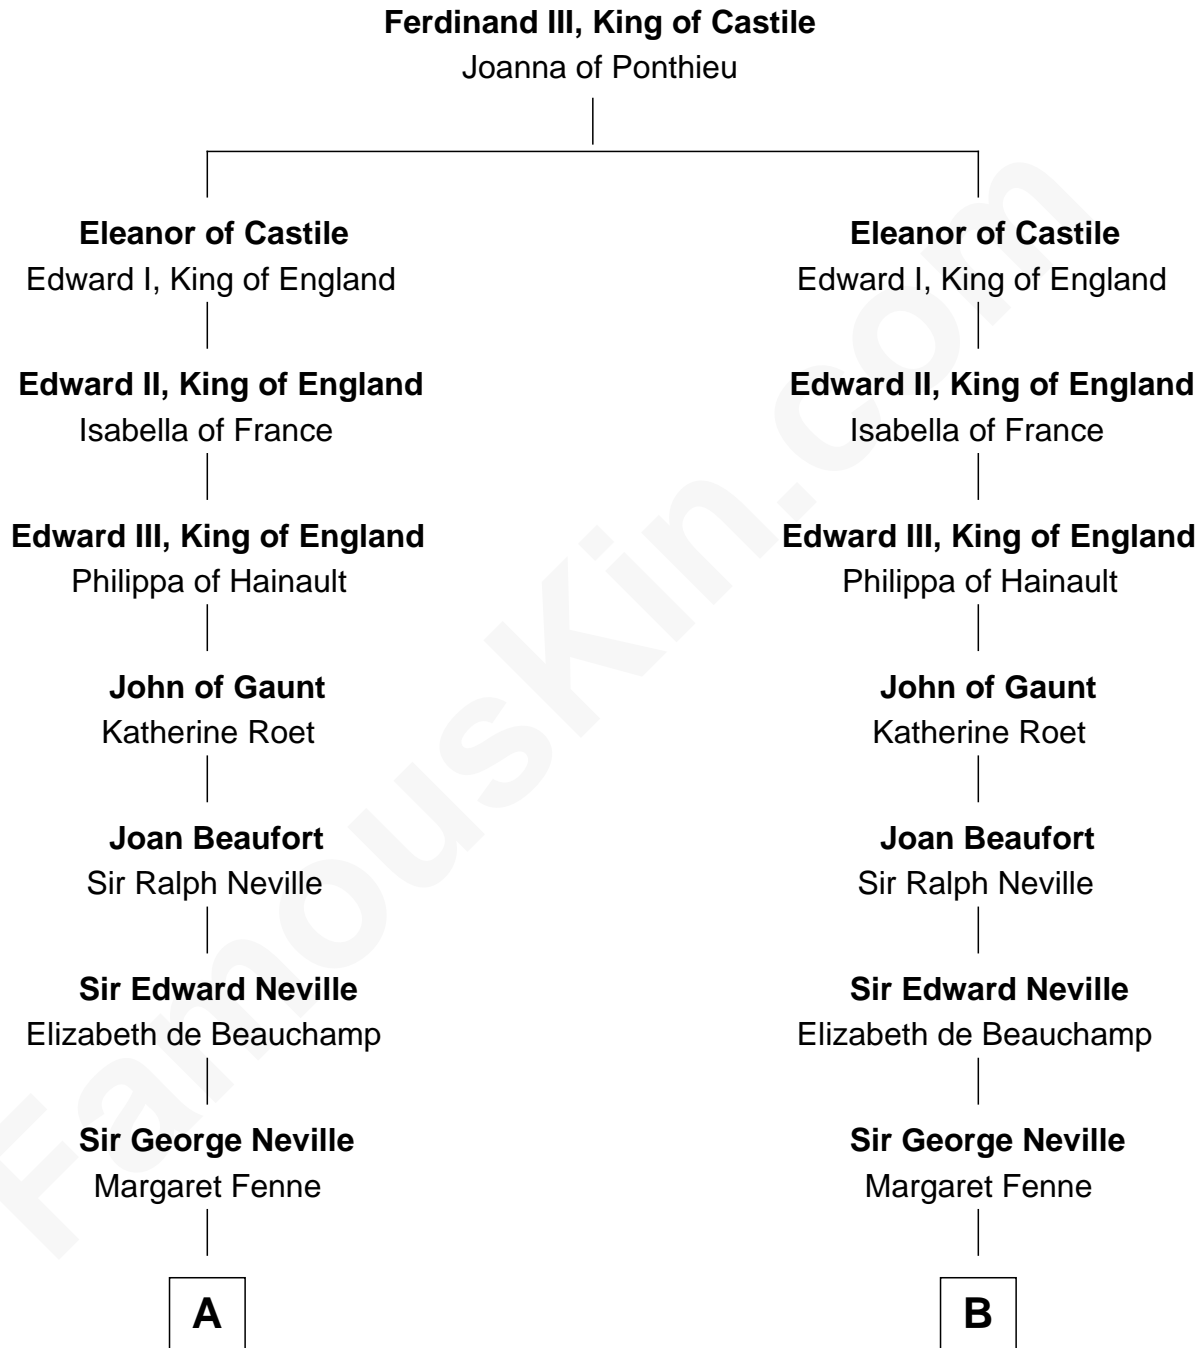

## Relationship Chart of

### Princess Diana

*Princess of Wales*

18th cousin 3 times removed of

**Lytton Strachey**  
*Author and Co-Founder of Bloomsbury Group*

**C**

**Frederick Spencer**

Adelaide Horatia Elizabeth Seymour

**Charles Robert Spencer**