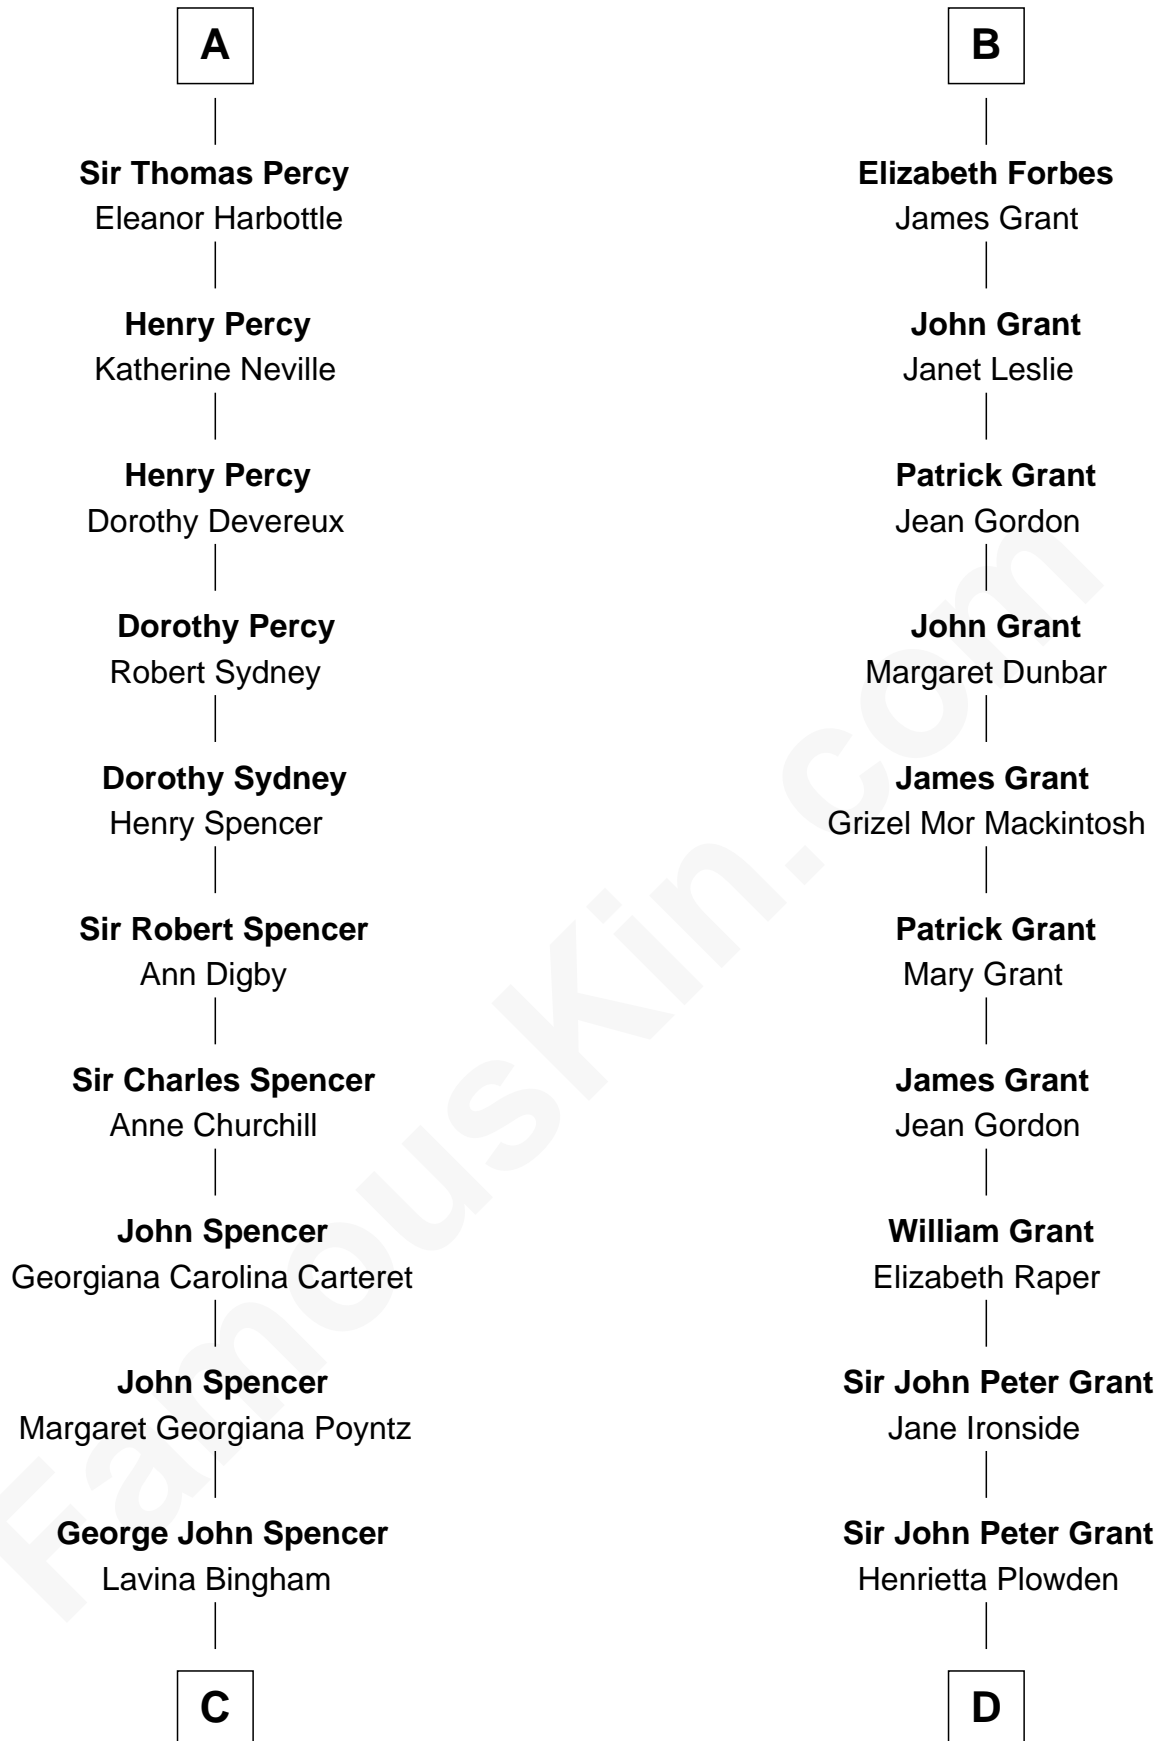

FamousKin.com

Relationship Chart of

Princess Diana

Princess of Wales

18th cousin 3 times removed of

Lytton Strachey

Author and Co-Founder of Bloomsbury Group

C

Frederick Spencer

Adelaide Horatia Elizabeth Seymour

Charles Robert Spencer

Margaret Baring

Albert Edward John Spencer

Cynthia Elinor Beatrix Hamilton

Edward John Spencer

Frances Ruth Burke Roche