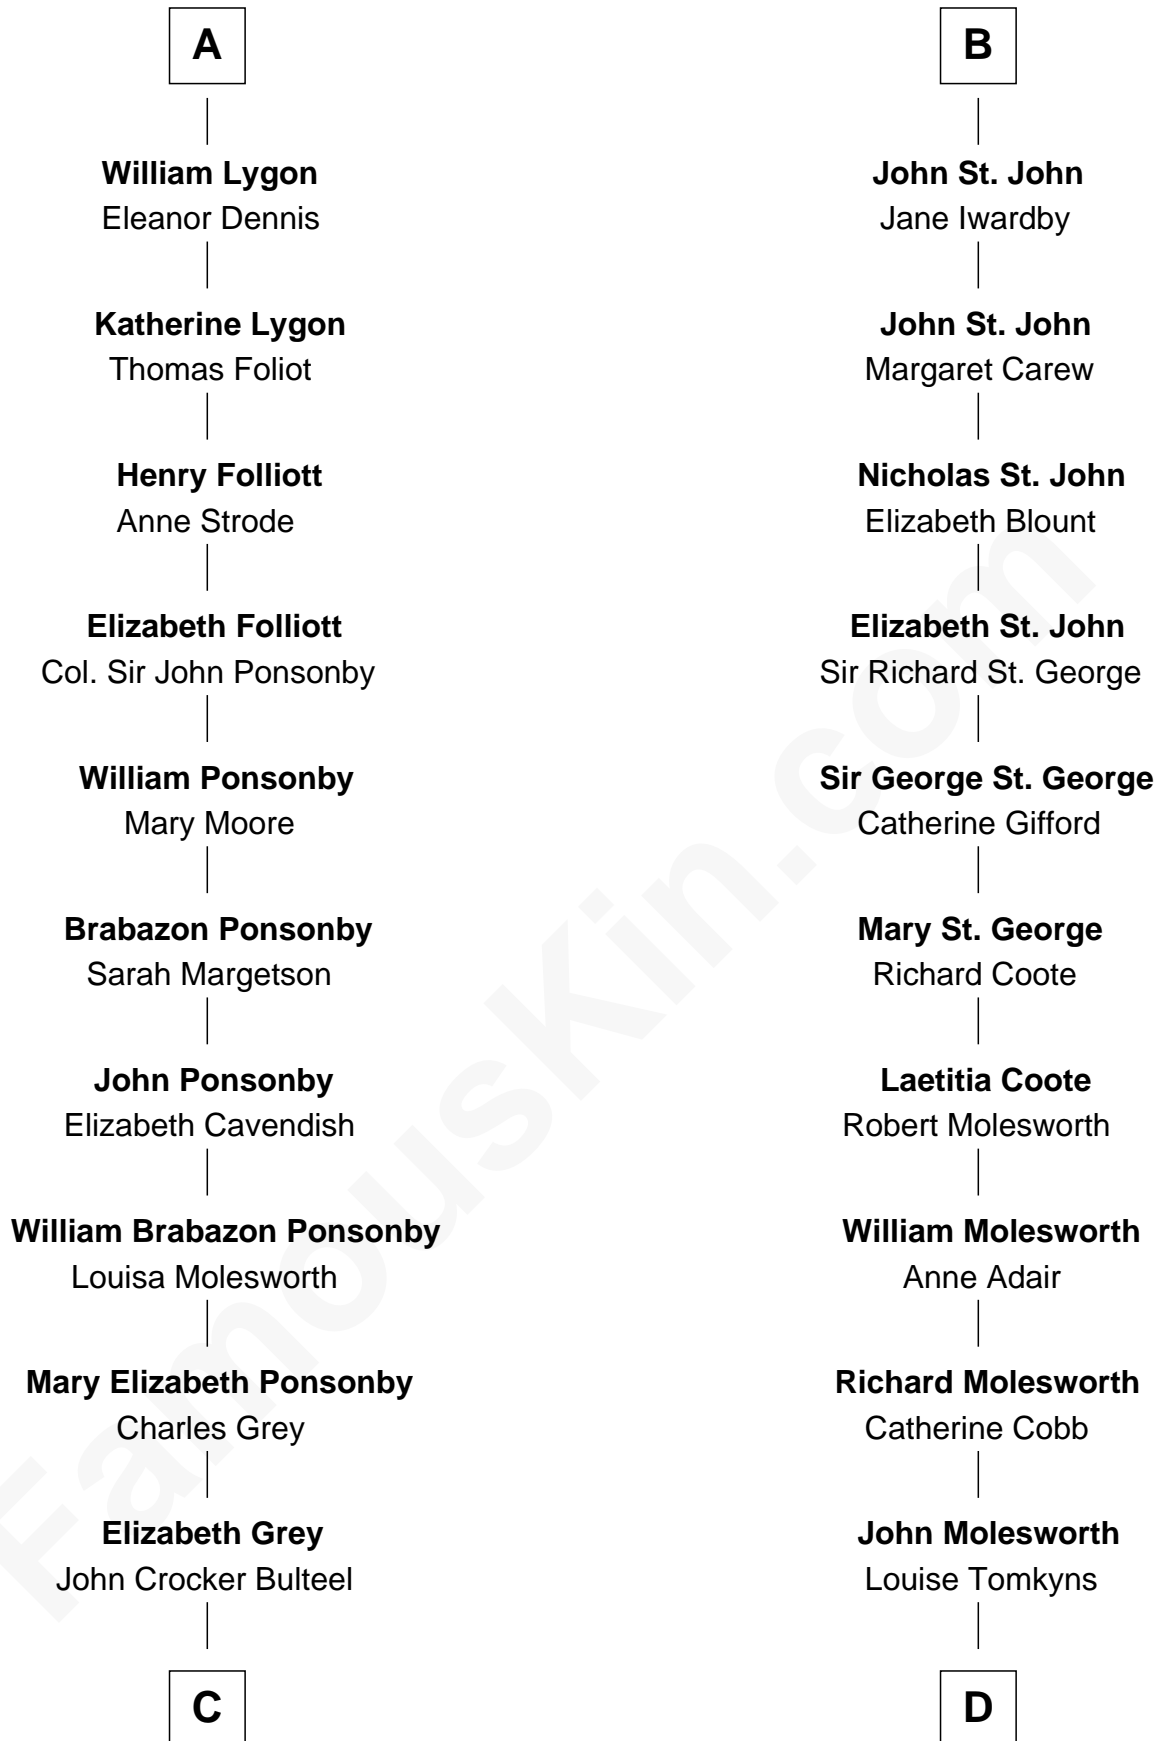

## Relationship Chart of

### Princess Diana

*Princess of Wales*

19th cousin 2 times removed of

**Olivia De Havilland**  
*Movie Actress*

**C**

**Louisa Emily Charlotte Bulteel**

Edward Charles Baring

**Margaret Baring**

Charles Robert Spencer

**Albert Edward John Spencer**

Cynthia Elinor Beatrix Hamilton

**Edward John Spencer**

Frances Ruth Burke Roche

**Princess Diana**

*Princess of Wales*

**D**

**Margaret Letitia Molesworth**

Charles Richard De Havilland

**Walter Augustus De Havilland**

Lillian Augusta Ruse

**Olivia De Havilland**

*Movie Actress*