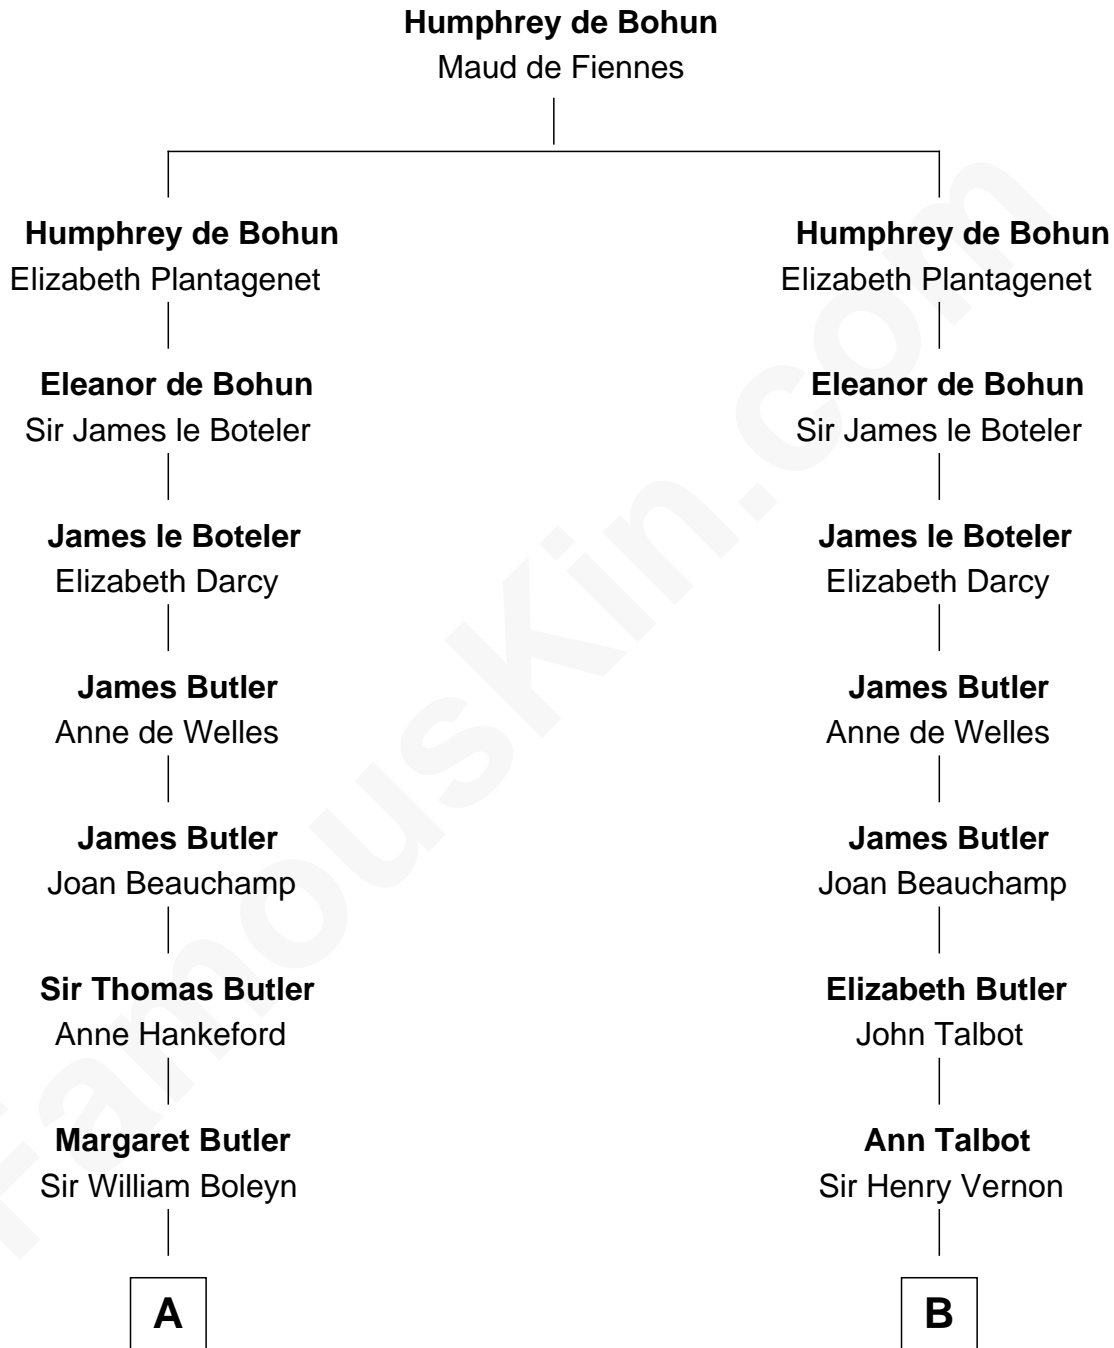

FamousKin.com
Relationship Chart of
Princess Diana
Princess of Wales

19th cousin 2 times removed of
Olivia De Havilland
Movie Actress

C

Frederick Spencer

Adelaide Horatia Elizabeth Seymour

Charles Robert Spencer

Margaret Baring

Albert Edward John Spencer

Cynthia Elinor Beatrix Hamilton

Edward John Spencer

Frances Ruth Burke Roche

Princess Diana

Princess of Wales

D

Margaret Letitia Molesworth

Charles Richard De Havilland

Walter Augustus De Havilland

Lillian Augusta Ruse

Olivia De Havilland

Movie Actress

FamousKin.com