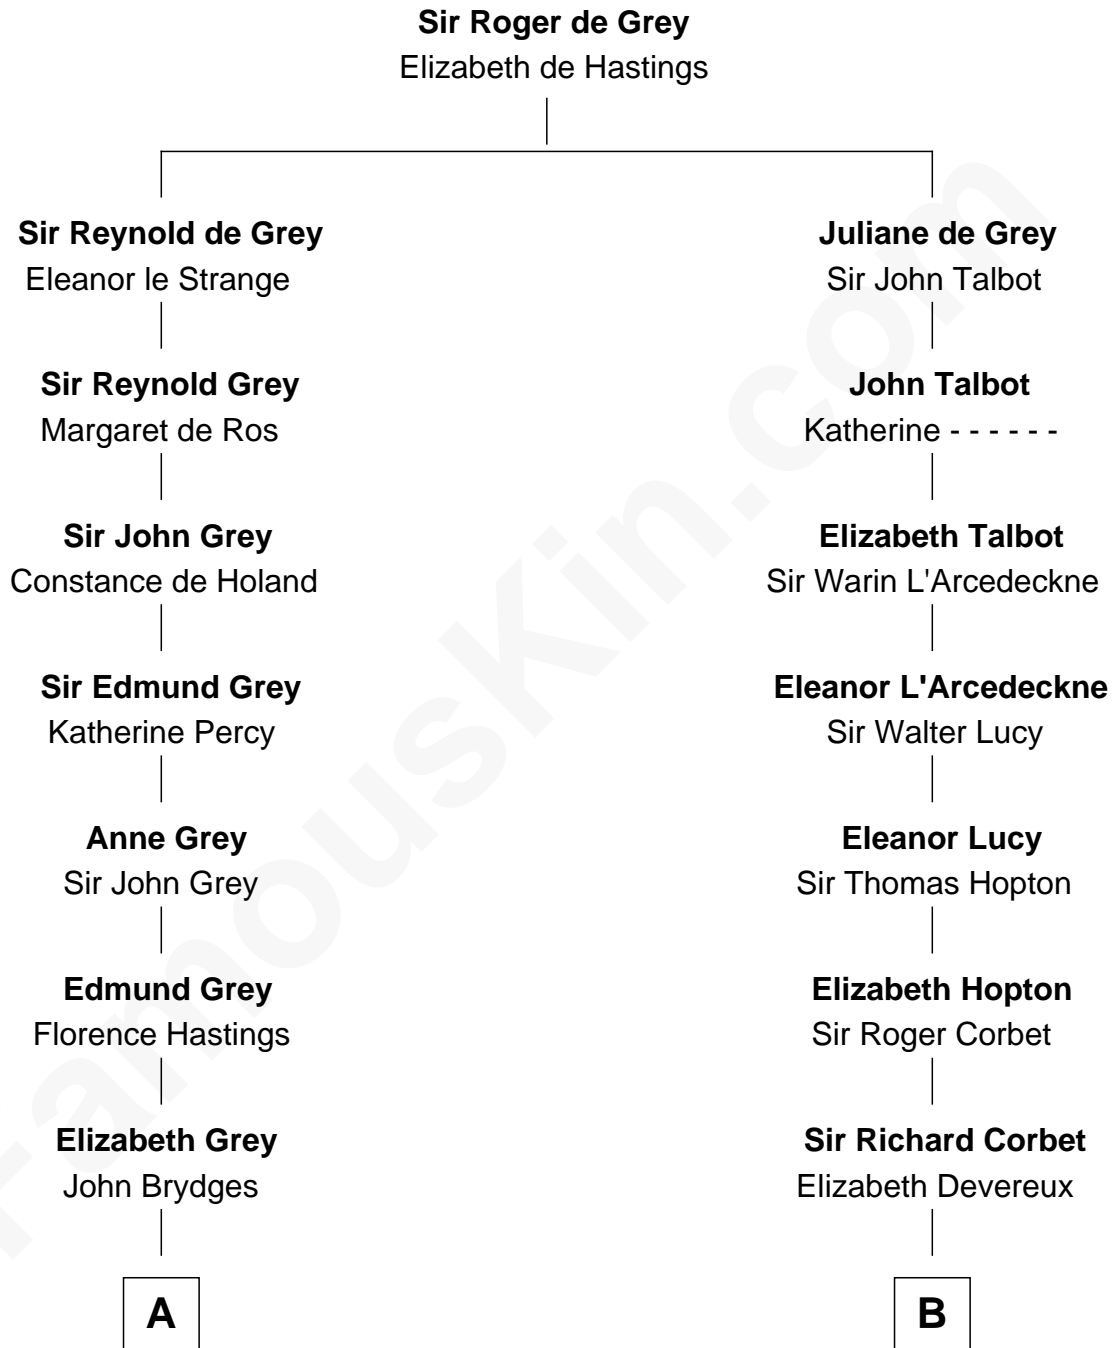

FamousKin.com Relationship Chart of

Princess Diana

Princess of Wales

19th cousin 1 time removed of

Olivia De Havilland

Movie Actress

FamousKin.com