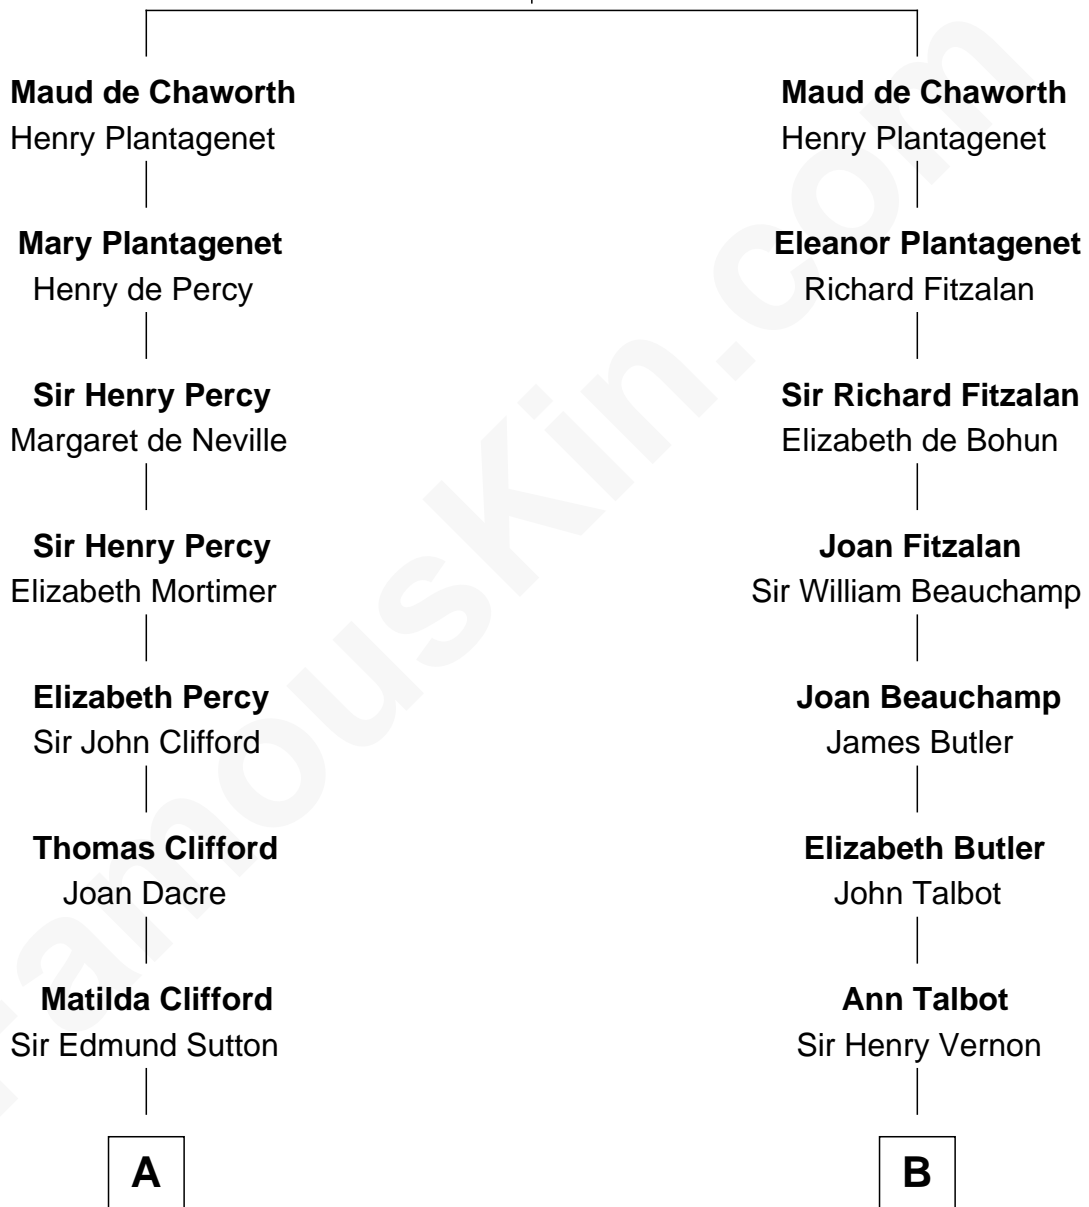

FamousKin.com
Relationship Chart of
Princess Diana
Princess of Wales

19th cousin 1 time removed of
Olivia De Havilland
Movie Actress

Sir Patrick de Chaworth
 Isabella de Beauchamp

FamousKin.com