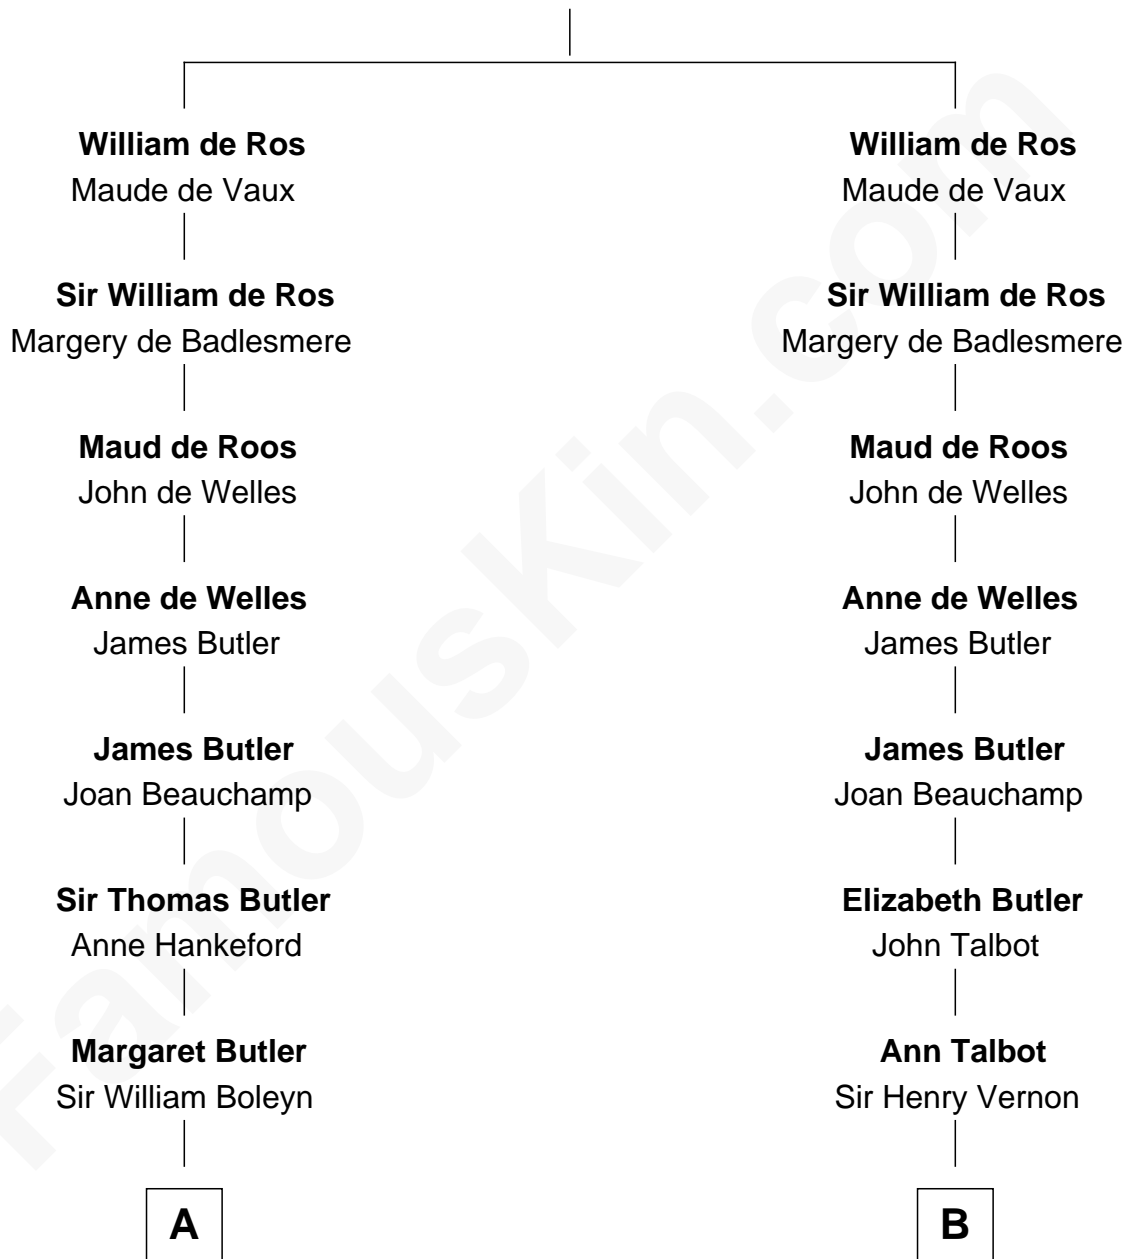

FamousKin.com Relationship Chart of

Princess Diana

Princess of Wales

19th cousin 2 times removed of

Olivia De Havilland

Movie Actress

Sir Robert de Ros

Isabel de Aubeney

C

Frederick Spencer

Adelaide Horatia Elizabeth Seymour

Charles Robert Spencer

Margaret Baring

Albert Edward John Spencer

Cynthia Elinor Beatrix Hamilton

Edward John Spencer

Frances Ruth Burke Roche

Princess Diana

Princess of Wales

D

Margaret Letitia Molesworth

Charles Richard De Havilland

Walter Augustus De Havilland

Lillian Augusta Ruse