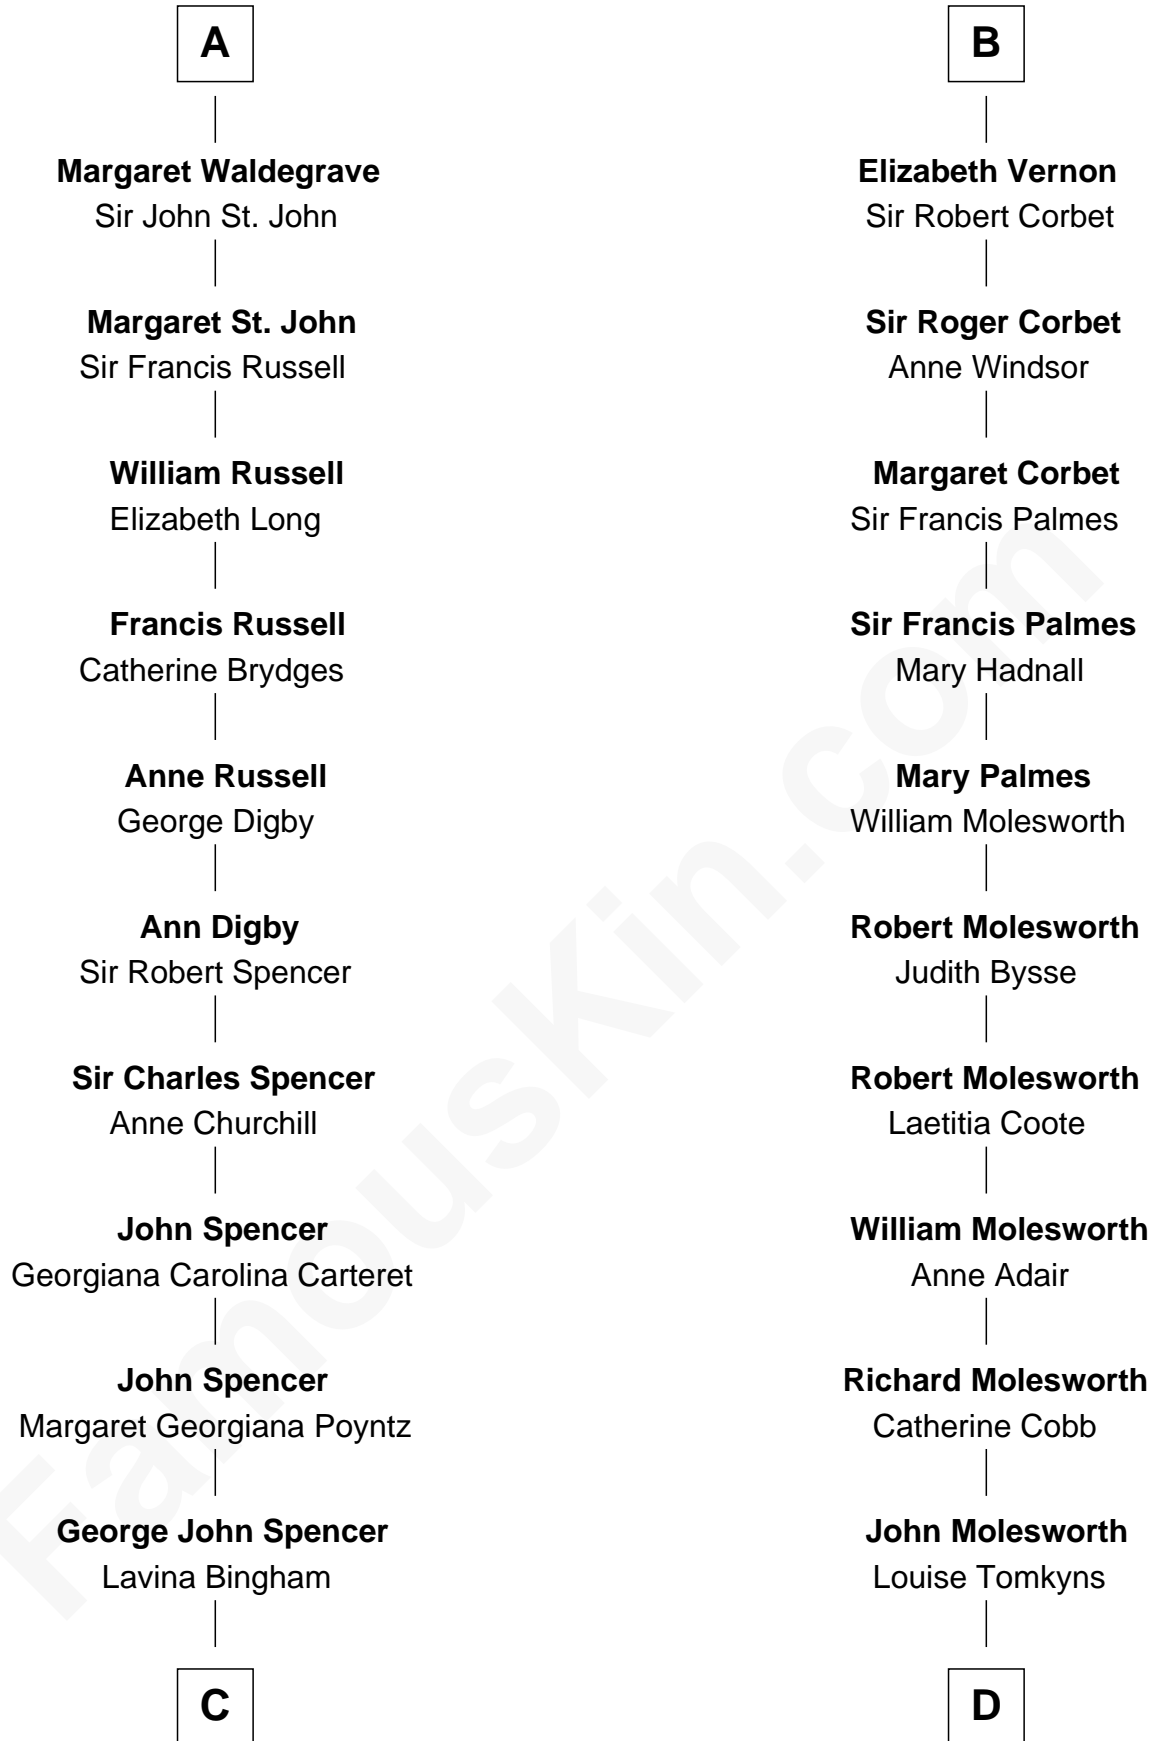

**FamousKin.com**  
**Relationship Chart of**  
**Princess Diana**  
*Princess of Wales*

19th cousin 2 times removed of

**Olivia De Havilland**  
*Movie Actress*

**Thomas de Clare**  
 Juliana FitzMaurice

**Margaret de Clare**  
 Bartholomew de Badlesmere

**Margaret de Badlesmere**  
 Sir John de Tivetot

**Sir Robert de Tivetot**  
 Margaret Deincourt

**Elizabeth de Tivetot**  
 Sir Philip le Despencer

**Margery Despencer**  
 Sir Roger Wentworth

**Henry Wentworth**  
 Elizabeth Howard

**Margery Wentworth**  
 Sir William Waldegrave

**A**

**Margaret de Clare**  
 Bartholomew de Badlesmere

**Margery de Badlesmere**  
 Sir William de Ros

**Maud de Roos**  
 John de Welles

**Anne de Welles**  
 James Butler

**James Butler**  
 Joan Beauchamp

**Elizabeth Butler**  
 John Talbot

**Ann Talbot**  
 Sir Henry Vernon

**B**

**C**

**Frederick Spencer**

Adelaide Horatia Elizabeth Seymour