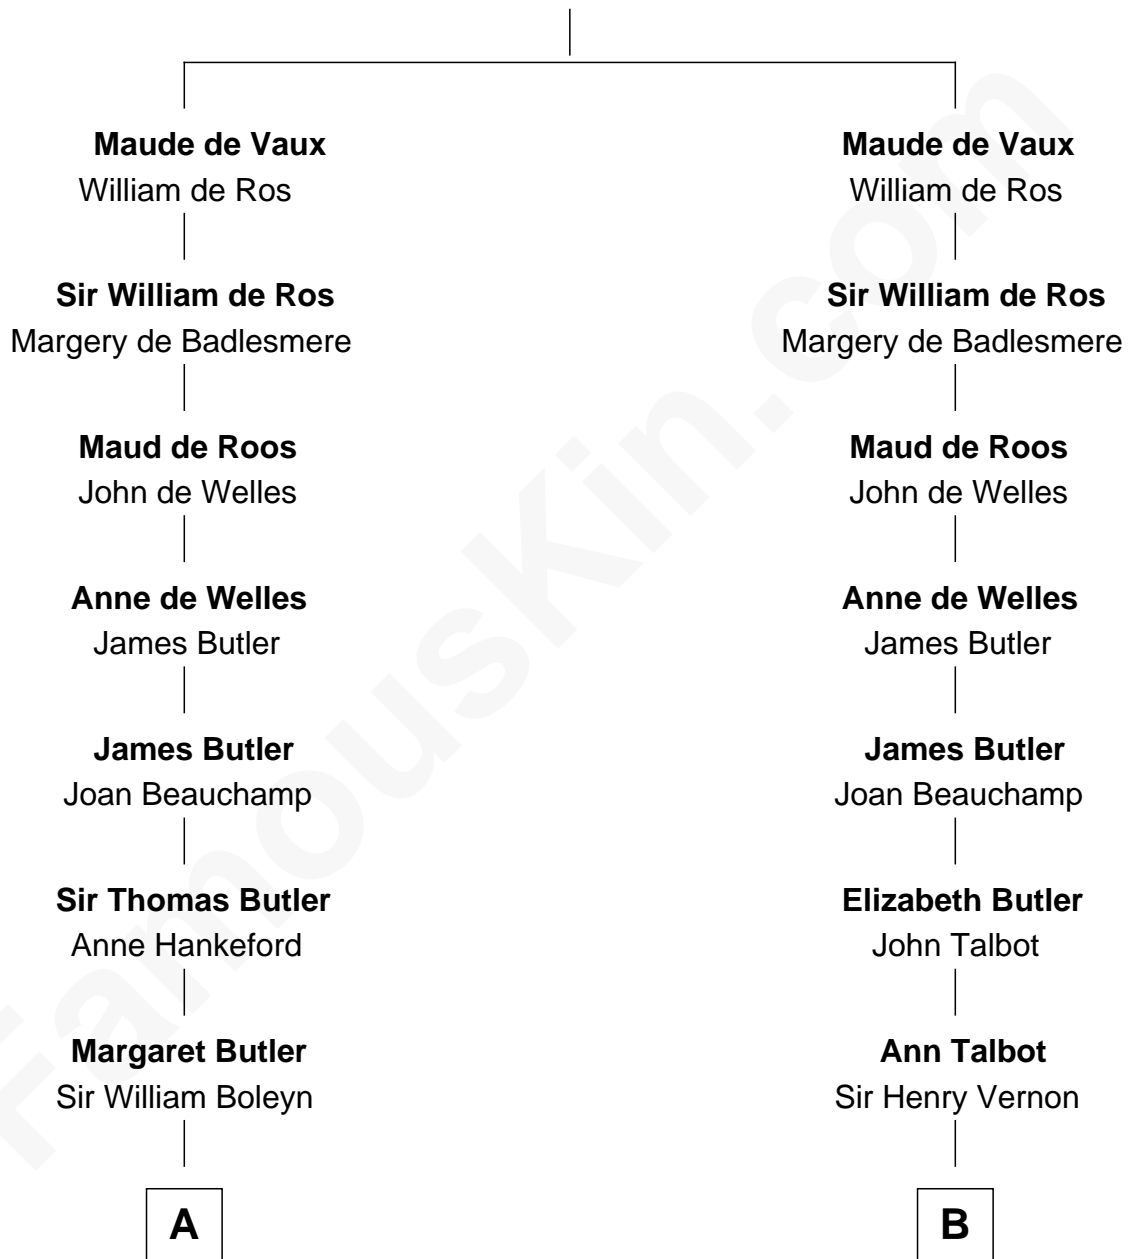

# FamousKin.com Relationship Chart of

**Princess Diana**

*Princess of Wales*

19th cousin 2 times removed of

**Olivia De Havilland**

*Movie Actress*

**John de Vaux**

**C**

**Frederick Spencer**

Adelaide Horatia Elizabeth Seymour

**Charles Robert Spencer**

Margaret Baring

**Albert Edward John Spencer**

Cynthia Elinor Beatrix Hamilton

**Edward John Spencer**

Frances Ruth Burke Roche

**Princess Diana**

*Princess of Wales*

**D**

**Margaret Letitia Molesworth**

Charles Richard De Havilland

**Walter Augustus De Havilland**

Lillian Augusta Ruse

**Olivia De Havilland**