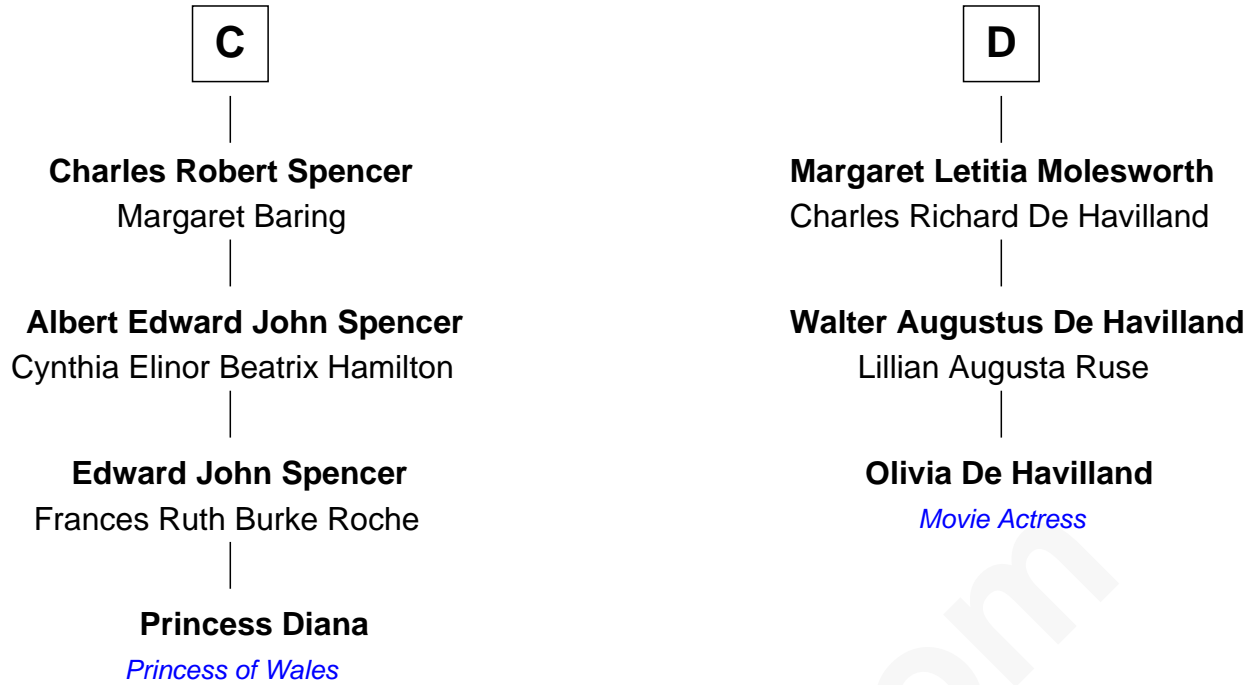

FamousKin.com Relationship Chart of

Princess Diana

Princess of Wales

19th cousin 1 time removed of

Olivia De Havilland

Movie Actress

Hugh le Despencer

Eleanor de Clare

Elizabeth le Despencer

Maurice de Berkeley

Thomas de Berkeley

Margaret de Lisle

Elizabeth de Berkeley

Richard de Beauchamp

Eleanor Beauchamp

Edmund Beaufort

Eleanor Beaufort

Sir Robert Spencer

Catherine Spencer

Henry Algernon Percy

Sir Thomas Percy

Eleanor Harbottle

A

Sir Edward le Despencer

Elizabeth Belknap

Anne Ferrers

Sir Walter Devereux

Elizabeth Devereux

Sir Richard Corbet

B

FamousKin.com