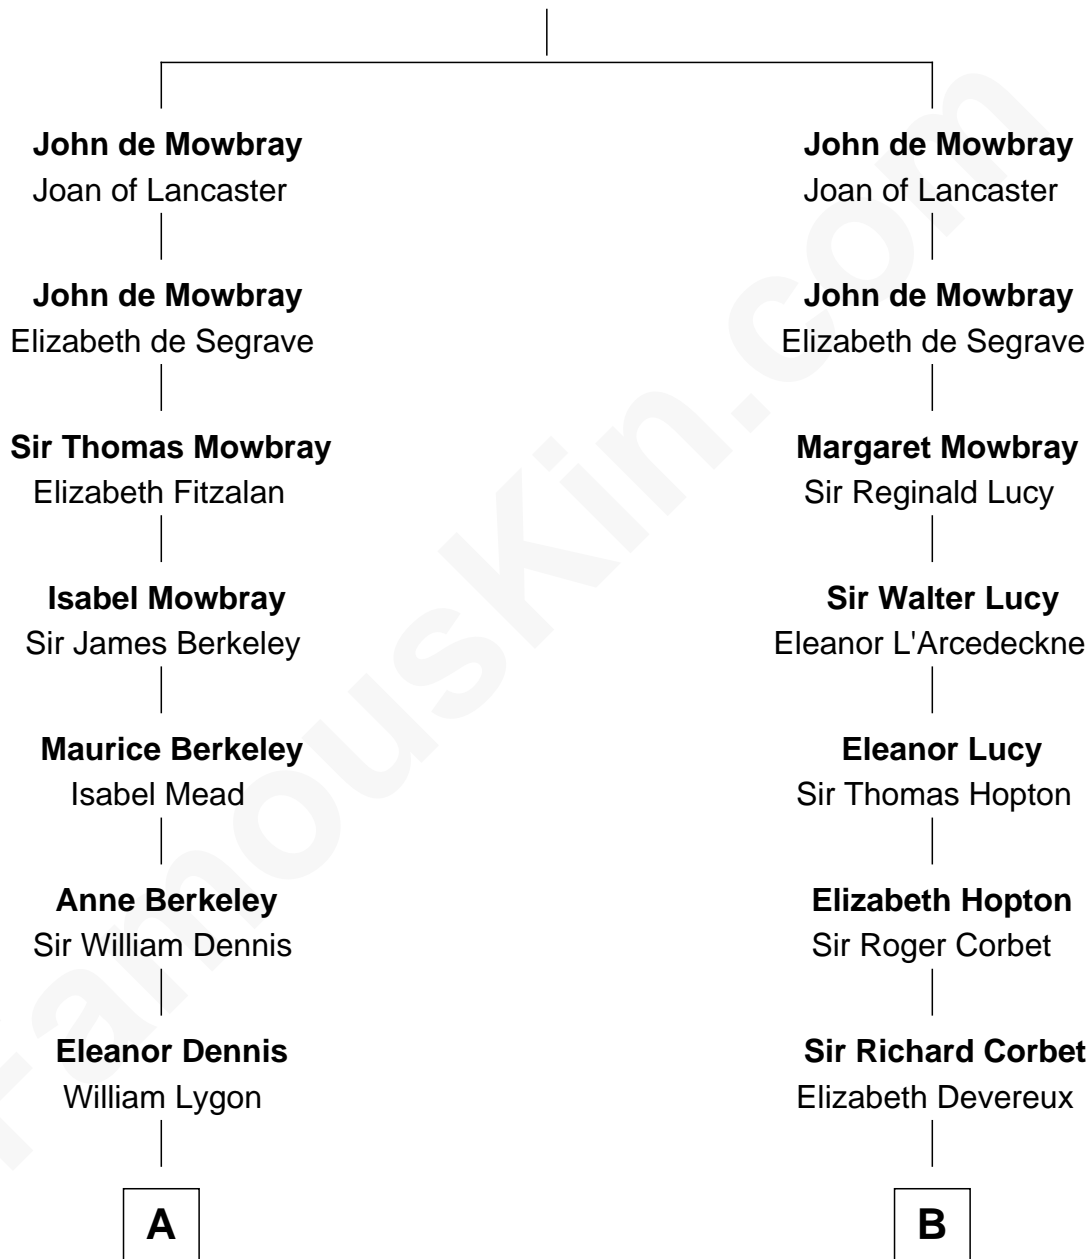

## Relationship Chart of

**Princess Diana**

*Princess of Wales*

19th cousin 1 time removed of

**Olivia De Havilland**

*Movie Actress*

**Sir John de Mowbray**

Aline de Braiose

**C**

**Margaret Baring**  
Charles Robert Spencer

**Albert Edward John Spencer**  
Cynthia Elinor Beatrix Hamilton

**Edward John Spencer**  
Frances Ruth Burke Roche

**Princess Diana**  
*Princess of Wales*