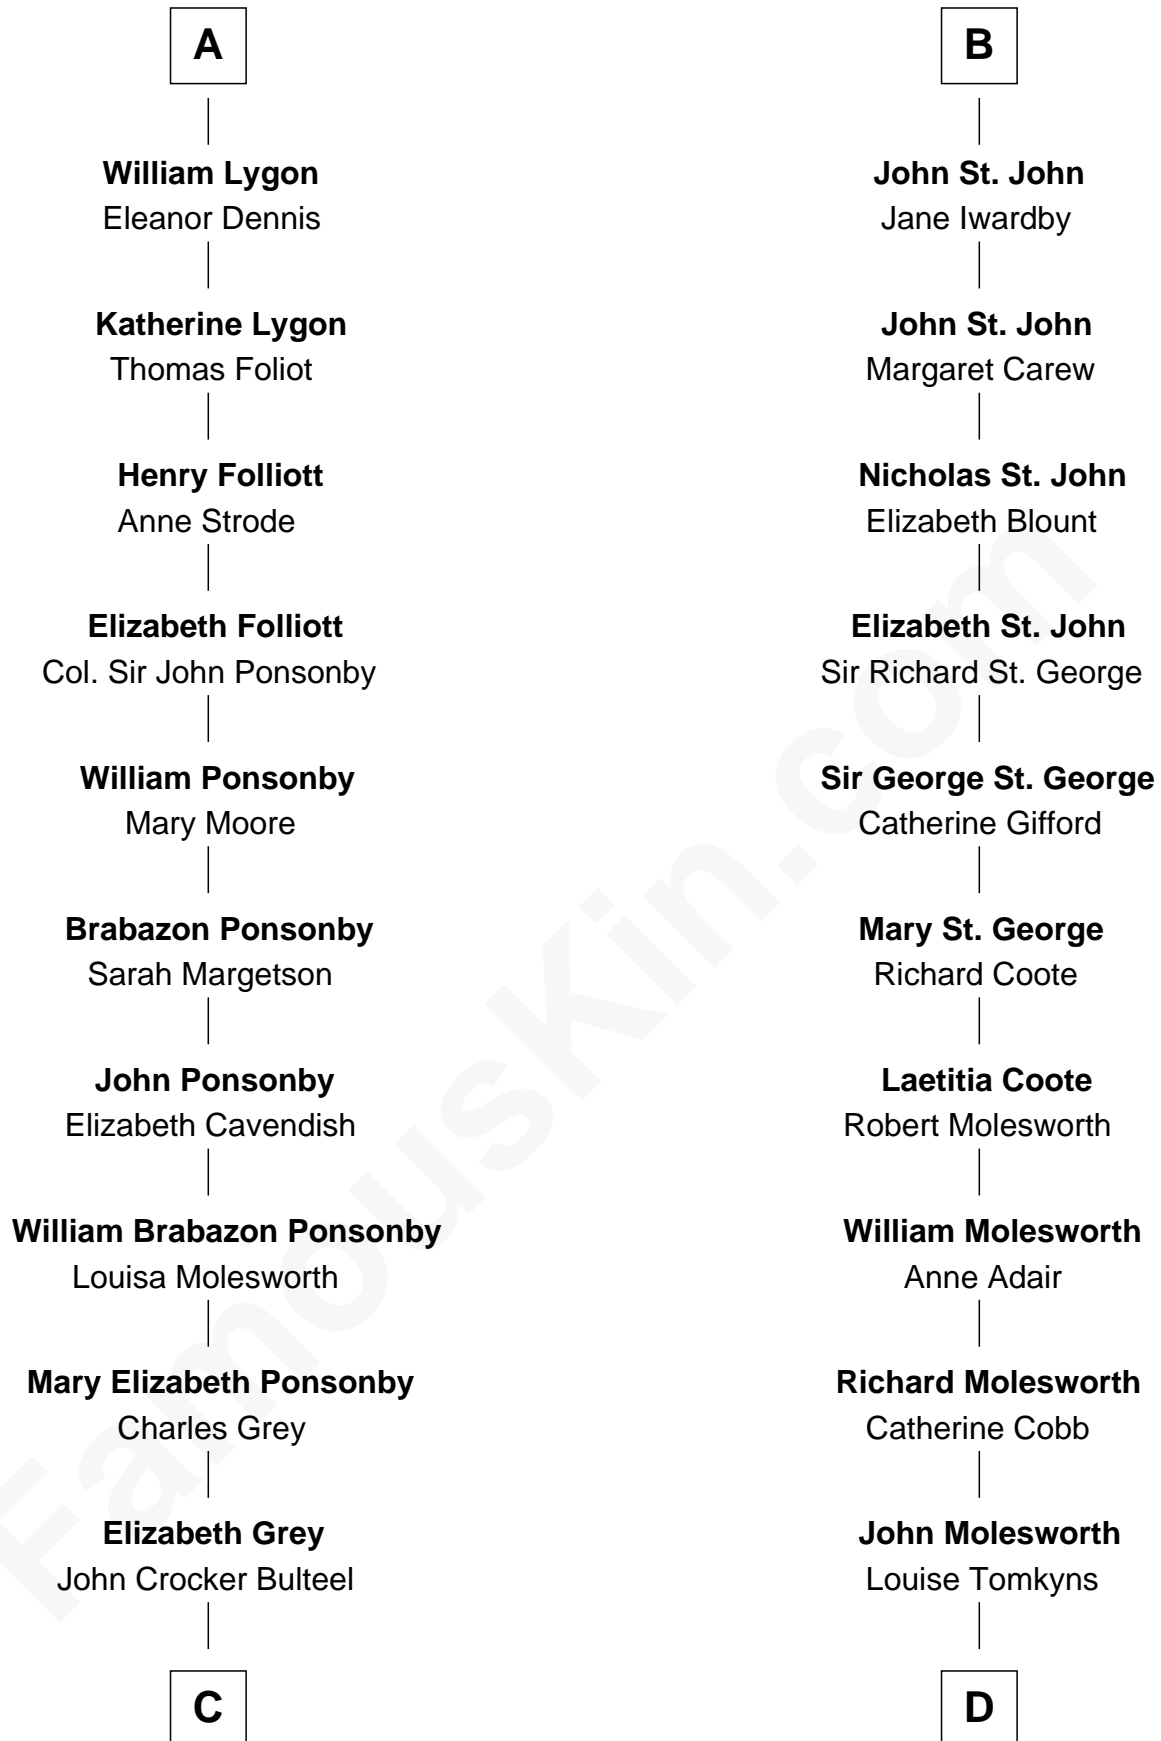

FamousKin.com

Relationship Chart of

Princess Diana

Princess of Wales

19th cousin 2 times removed of

Joan Fontaine

Movie Actress

Sir Walter de Beauchamp

Alice de Tony

C

Louisa Emily Charlotte Bulteel

Edward Charles Baring

Margaret Baring

Charles Robert Spencer

Albert Edward John Spencer

Cynthia Elinor Beatrix Hamilton

Edward John Spencer

Frances Ruth Burke Roche

Princess Diana

Princess of Wales

D

Margaret Letitia Molesworth

Charles Richard De Havilland

Walter Augustus De Havilland