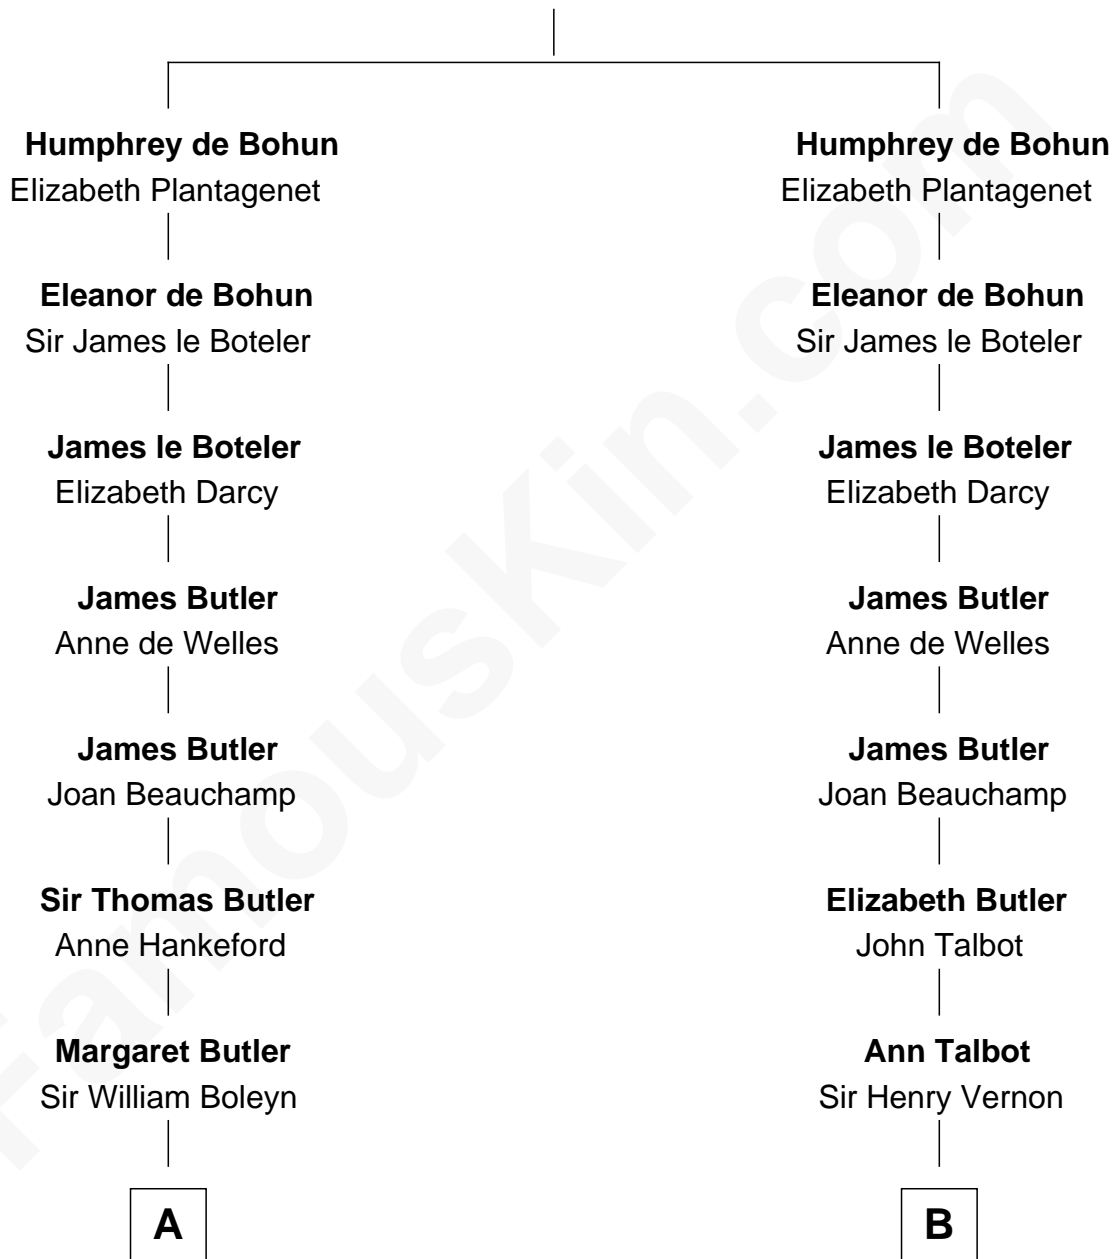

FamousKin.com Relationship Chart of

Princess Diana

Princess of Wales

19th cousin 2 times removed of

Joan Fontaine

Movie Actress

Humphrey de Bohun

Maud de Fiennes

C

Frederick Spencer
Adelaide Horatia Elizabeth Seymour

Charles Robert Spencer
Margaret Baring

Albert Edward John Spencer
Cynthia Elinor Beatrix Hamilton

Edward John Spencer
Frances Ruth Burke Roche

Princess Diana
Princess of Wales