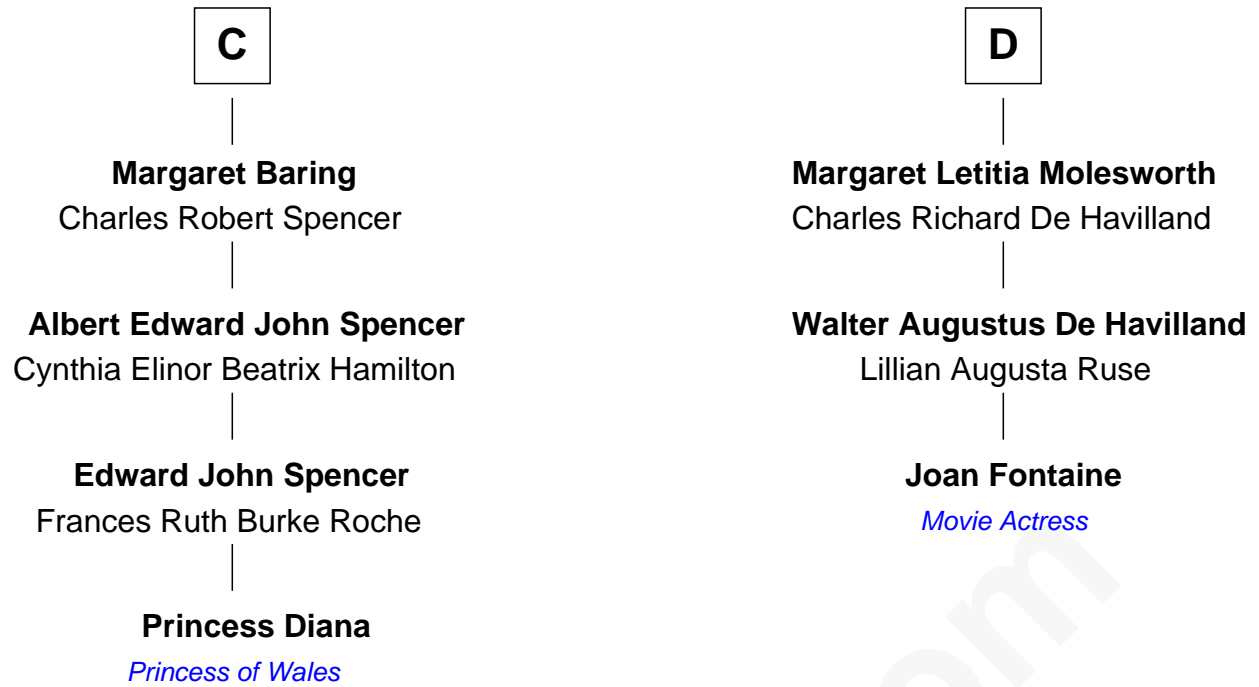

# FamousKin.com Relationship Chart of

**Princess Diana**

*Princess of Wales*

19th cousin 1 time removed of

**Joan Fontaine**

*Movie Actress*

**Stephen de Segrave**

Alice de Arundel

**John de Segrave**  
Margaret Plantagenet

**Elizabeth de Segrave**  
John de Mowbray

**Sir Thomas Mowbray**  
Elizabeth Fitzalan

**Isabel Mowbray**  
Sir James Berkeley

**Maurice Berkeley**  
Isabel Mead

**Anne Berkeley**  
Sir William Dennis

**Eleanor Dennis**  
William Lygon

**A**

**John de Segrave**  
Margaret Plantagenet

**Elizabeth de Segrave**  
John de Mowbray

**Margaret Mowbray**  
Sir Reginald Lucy

**Sir Walter Lucy**  
Eleanor L'Arcedeckne

**Eleanor Lucy**  
Sir Thomas Hopton

**Elizabeth Hopton**  
Sir Roger Corbet

**Sir Richard Corbet**  
Elizabeth Devereux

**B**

FamousKin.com