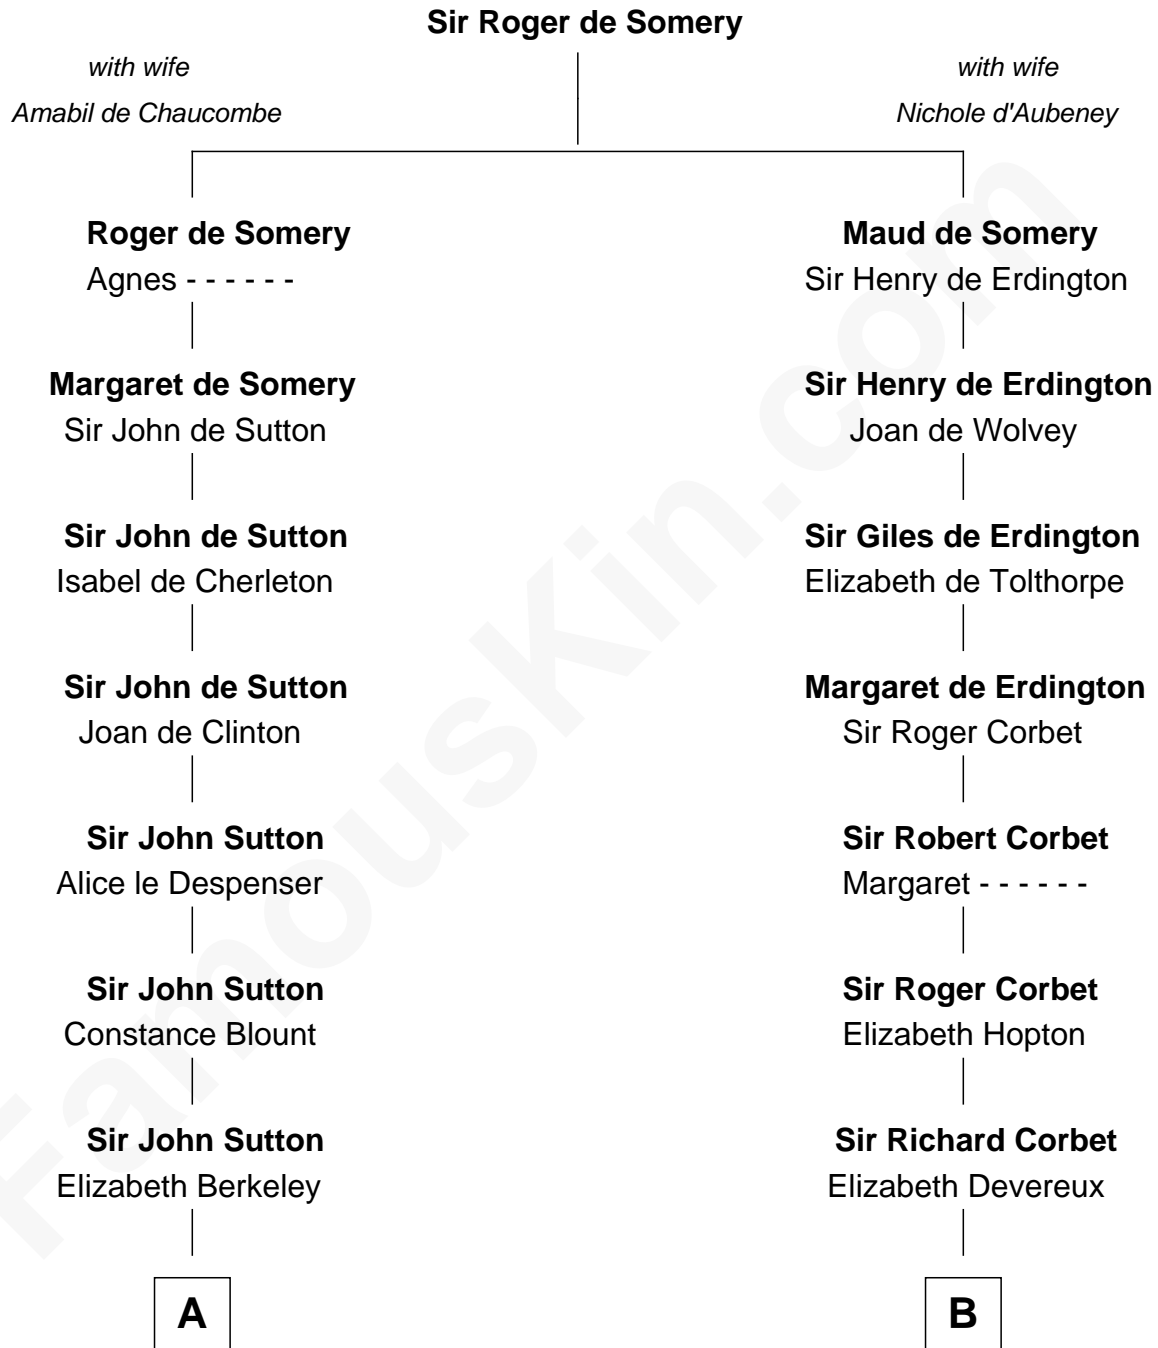

FamousKin.com

Relationship Chart of

Princess Diana

Princess of Wales

19th cousin 2 times removed of

Joan Fontaine
Movie Actress

C

Adelaide Horatia Elizabeth Seymour

Frederick Spencer

Charles Robert Spencer

Margaret Baring

Albert Edward John Spencer

Cynthia Elinor Beatrix Hamilton

Edward John Spencer

Frances Ruth Burke Roche

Princess Diana