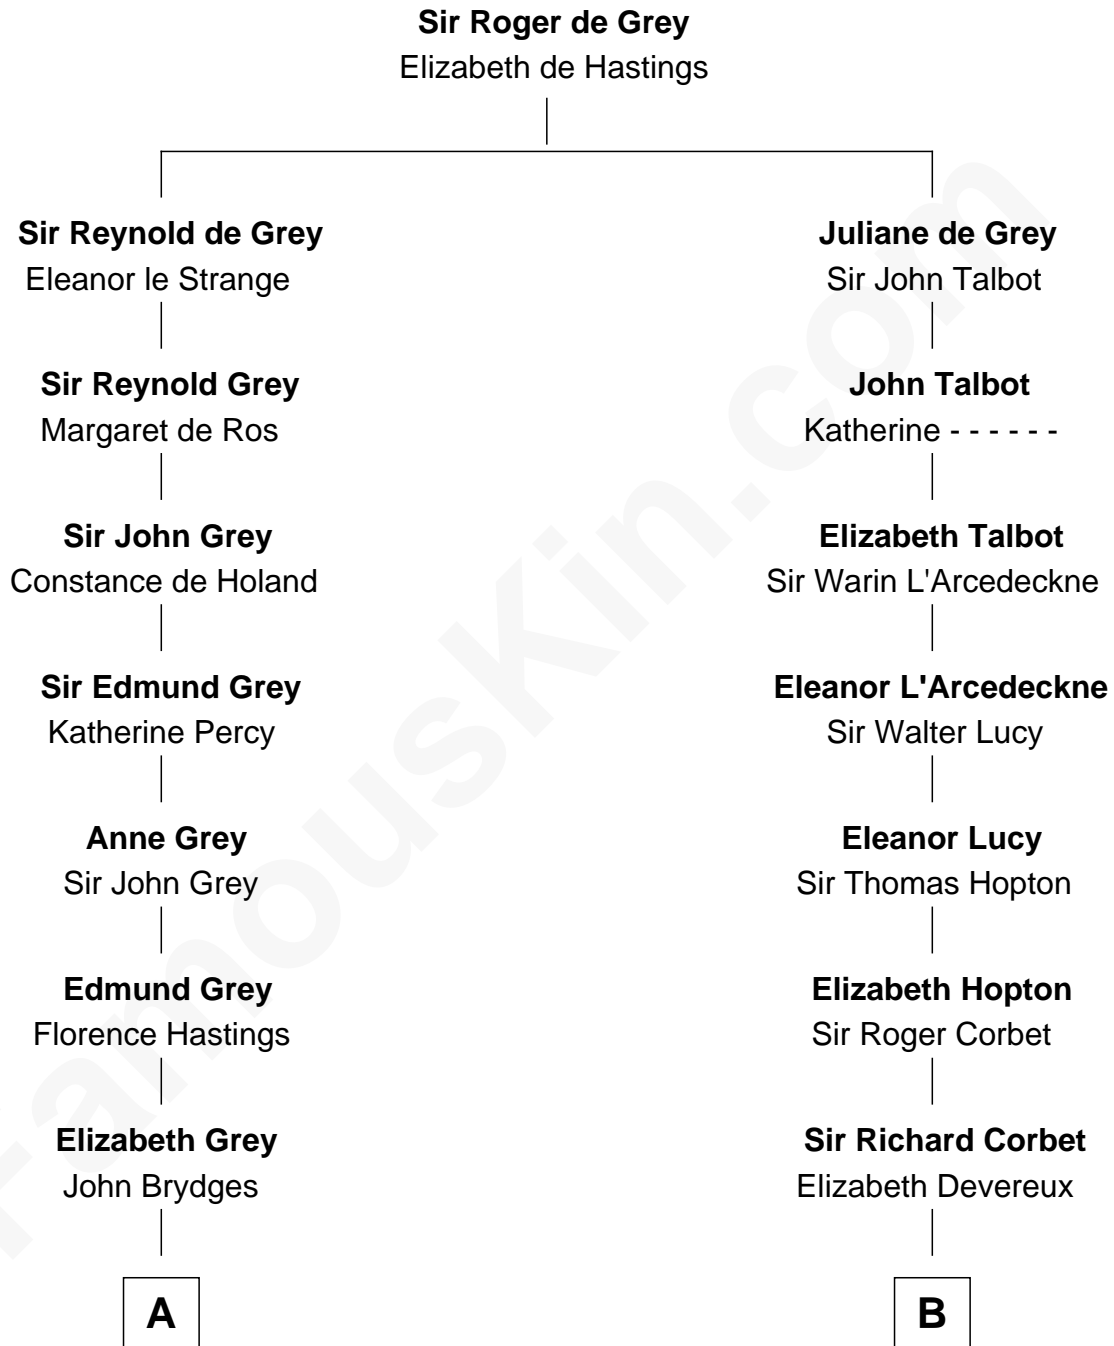

FamousKin.com Relationship Chart of

Princess Diana

Princess of Wales

19th cousin 1 time removed of

Joan Fontaine

Movie Actress

FamousKin.com