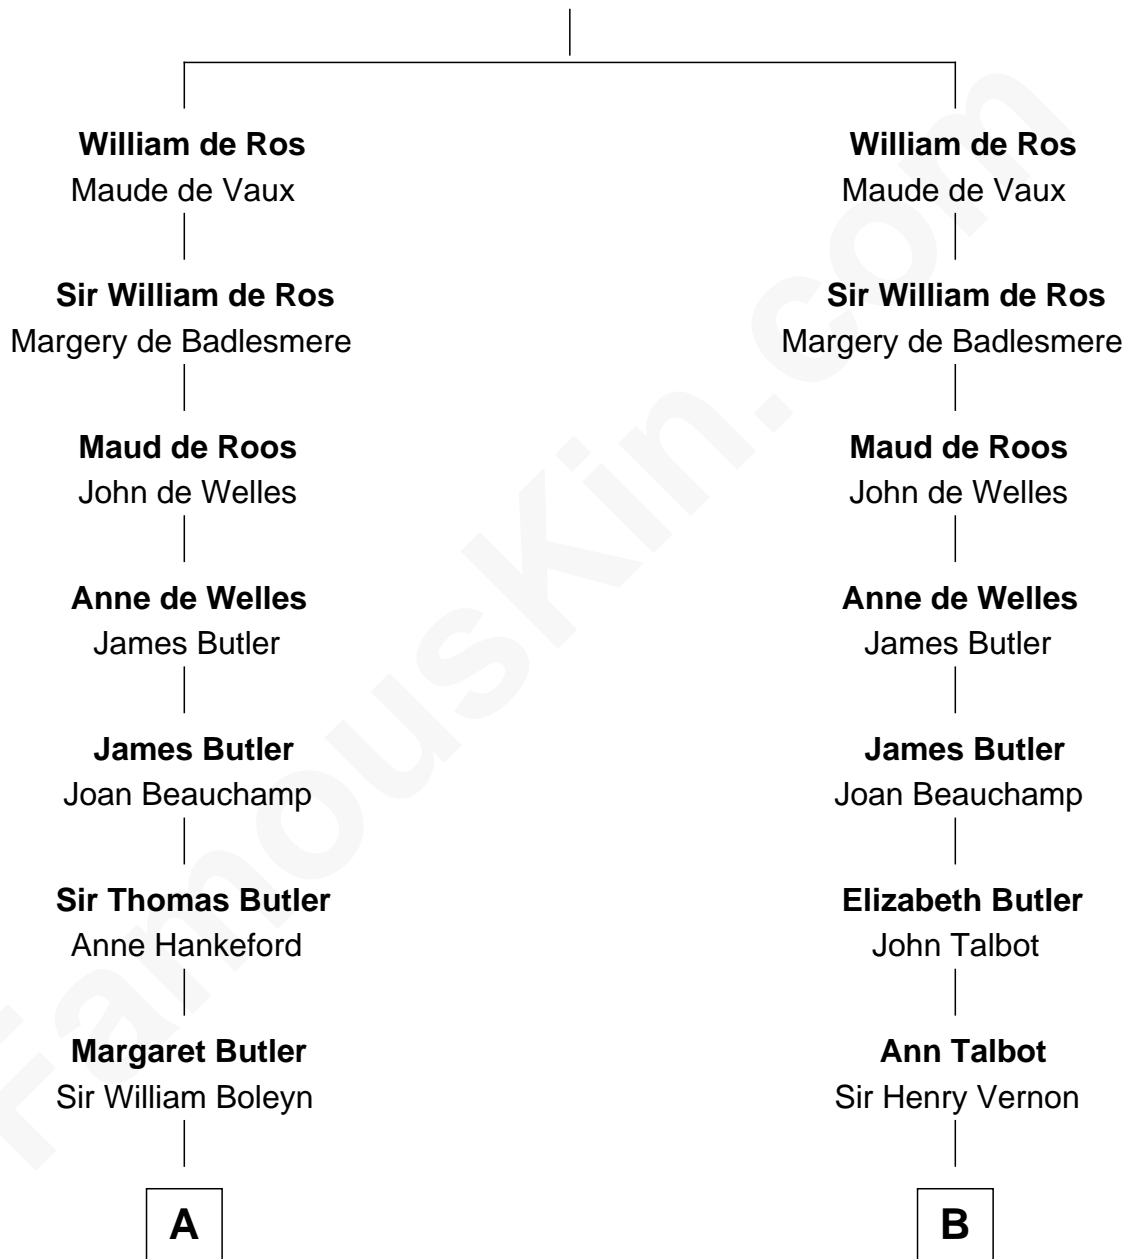

FamousKin.com Relationship Chart of

Princess Diana

Princess of Wales

19th cousin 2 times removed of

Joan Fontaine

Movie Actress

Sir Robert de Ros

Isabel de Aubeney

C

Frederick Spencer
Adelaide Horatia Elizabeth Seymour

Charles Robert Spencer
Margaret Baring

Albert Edward John Spencer
Cynthia Elinor Beatrix Hamilton

Edward John Spencer
Frances Ruth Burke Roche

Princess Diana
Princess of Wales