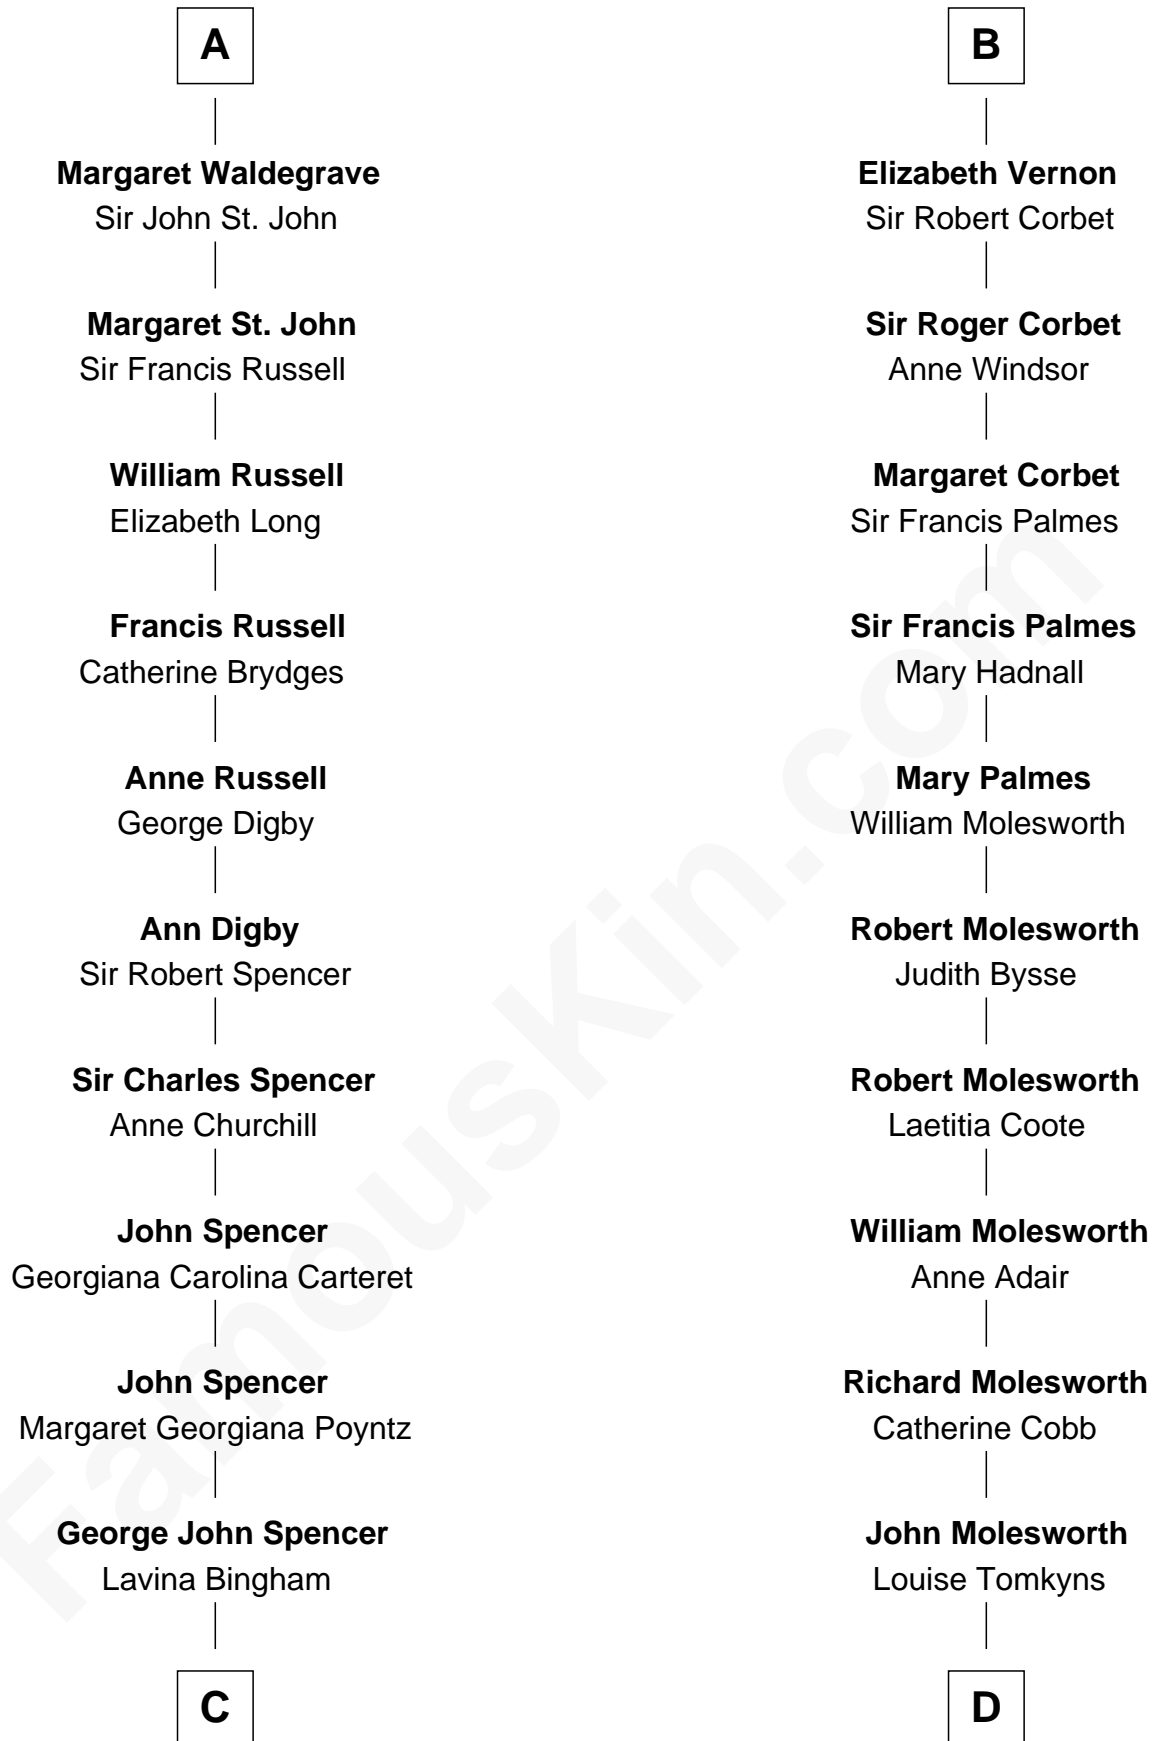

FamousKin.com

Relationship Chart of

Princess Diana

Princess of Wales

19th cousin 2 times removed of

Joan Fontaine
Movie Actress

Gunselm de Badlesmere

C

Frederick Spencer

Adelaide Horatia Elizabeth Seymour

Charles Robert Spencer

Margaret Baring

Albert Edward John Spencer

Cynthia Elinor Beatrix Hamilton

Edward John Spencer

Frances Ruth Burke Roche

Princess Diana

Princess of Wales

D

Margaret Letitia Molesworth

Charles Richard De Havilland

Walter Augustus De Havilland

Lillian Augusta Ruse

Joan Fontaine