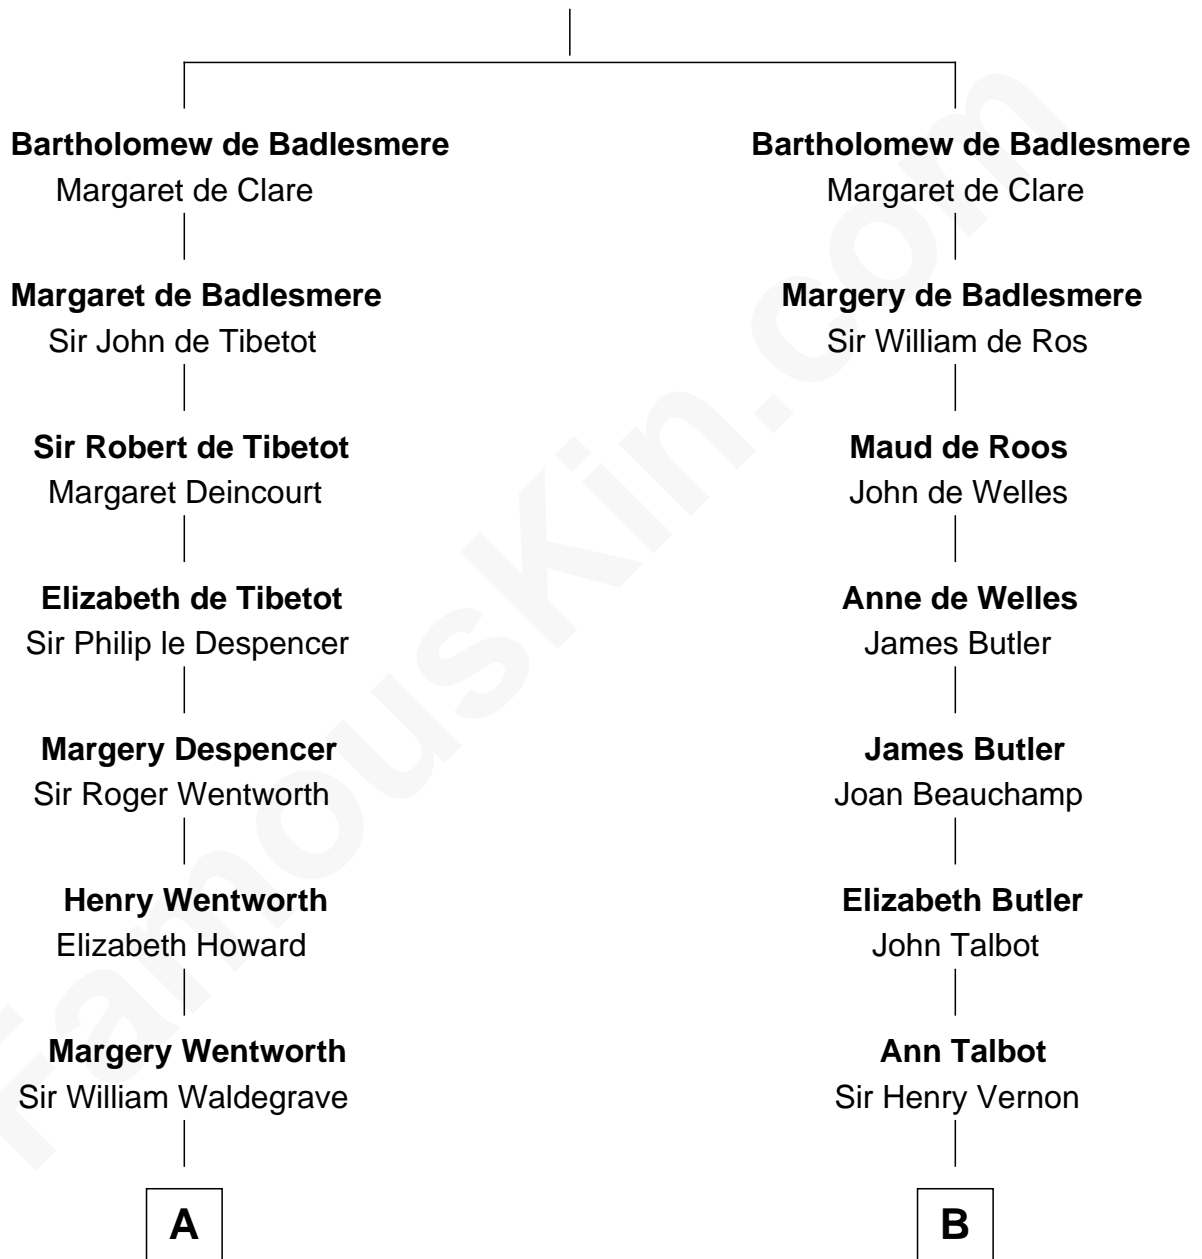

FamousKin.com

Relationship Chart of

Princess Diana

Princess of Wales

19th cousin 2 times removed of

Joan Fontaine
Movie Actress

Gunselm de Badlesmere

C

Frederick Spencer

Adelaide Horatia Elizabeth Seymour

Charles Robert Spencer

Margaret Baring

Albert Edward John Spencer

Cynthia Elinor Beatrix Hamilton

Edward John Spencer

Frances Ruth Burke Roche

Princess Diana

Princess of Wales

D

Margaret Letitia Molesworth

Charles Richard De Havilland

Walter Augustus De Havilland

Lillian Augusta Ruse

Joan Fontaine