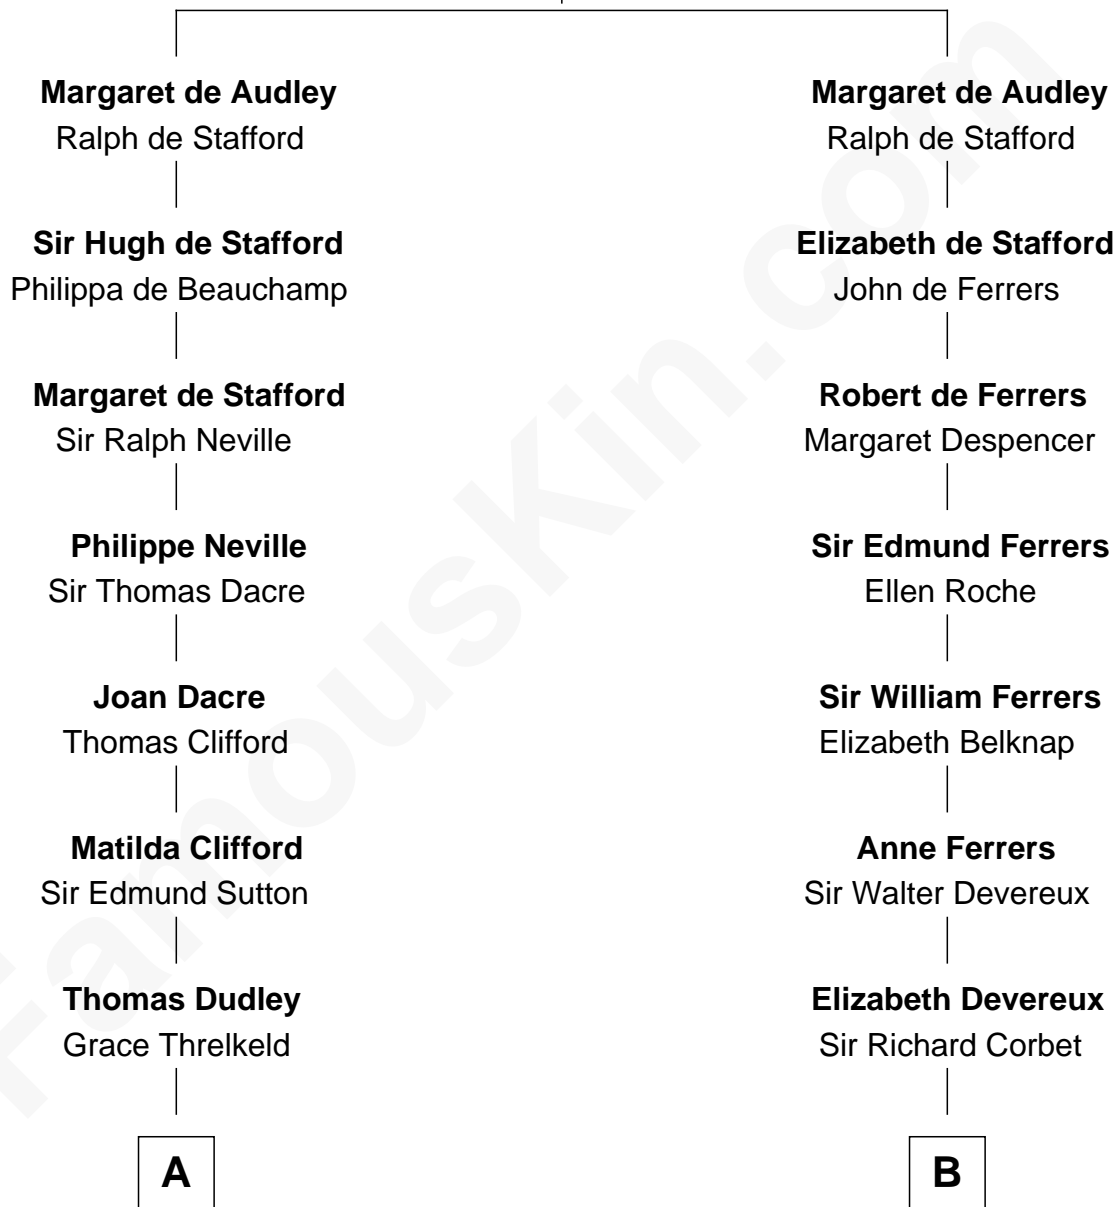

FamousKin.com Relationship Chart of

Princess Diana

Princess of Wales

19th cousin of

Joan Fontaine

Movie Actress

Hugh de Audley
Margaret de Clare

C

Albert Edward John Spencer
Cynthia Elinor Beatrix Hamilton

Edward John Spencer
Frances Ruth Burke Roche

Princess Diana
Princess of Wales

D

Margaret Letitia Molesworth
Charles Richard De Havilland

Walter Augustus De Havilland
Lillian Augusta Ruse