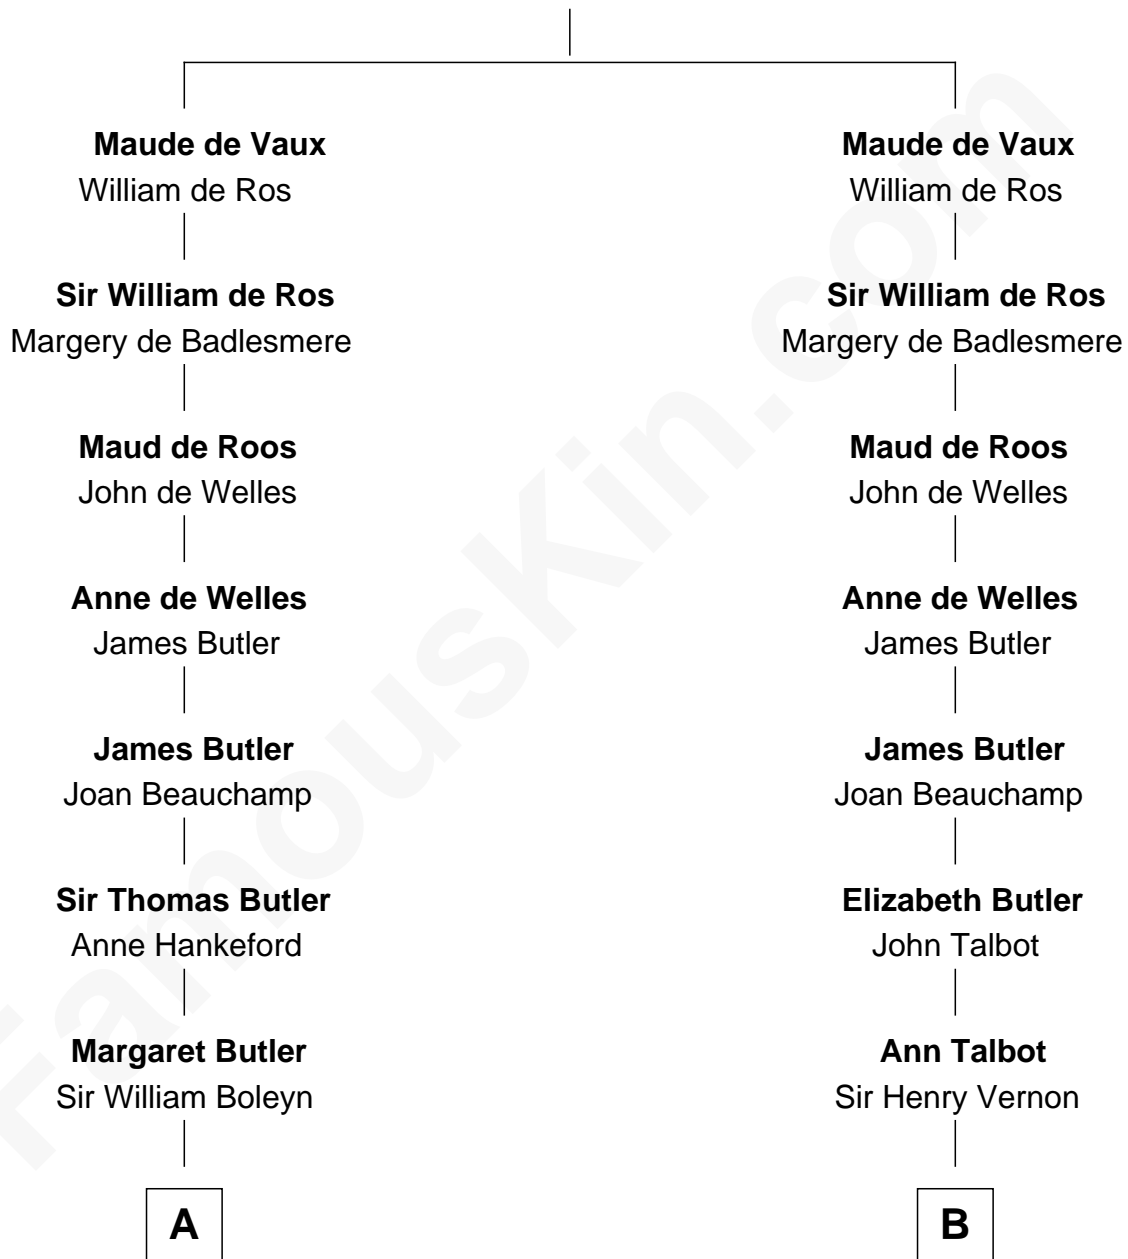

**FamousKin.com**  
**Relationship Chart of**  
**Princess Diana**  
*Princess of Wales*

19th cousin 2 times removed of

**Joan Fontaine**  
*Movie Actress*

**John de Vaux**

**C**

**Frederick Spencer**

Adelaide Horatia Elizabeth Seymour

**Charles Robert Spencer**

Margaret Baring

**Albert Edward John Spencer**

Cynthia Elinor Beatrix Hamilton

**Edward John Spencer**

Frances Ruth Burke Roche

**Princess Diana**

*Princess of Wales*

**D**

**Margaret Letitia Molesworth**

Charles Richard De Havilland

**Walter Augustus De Havilland**

Lillian Augusta Ruse

**Joan Fontaine**

*Movie Actress*

FamousKin.com