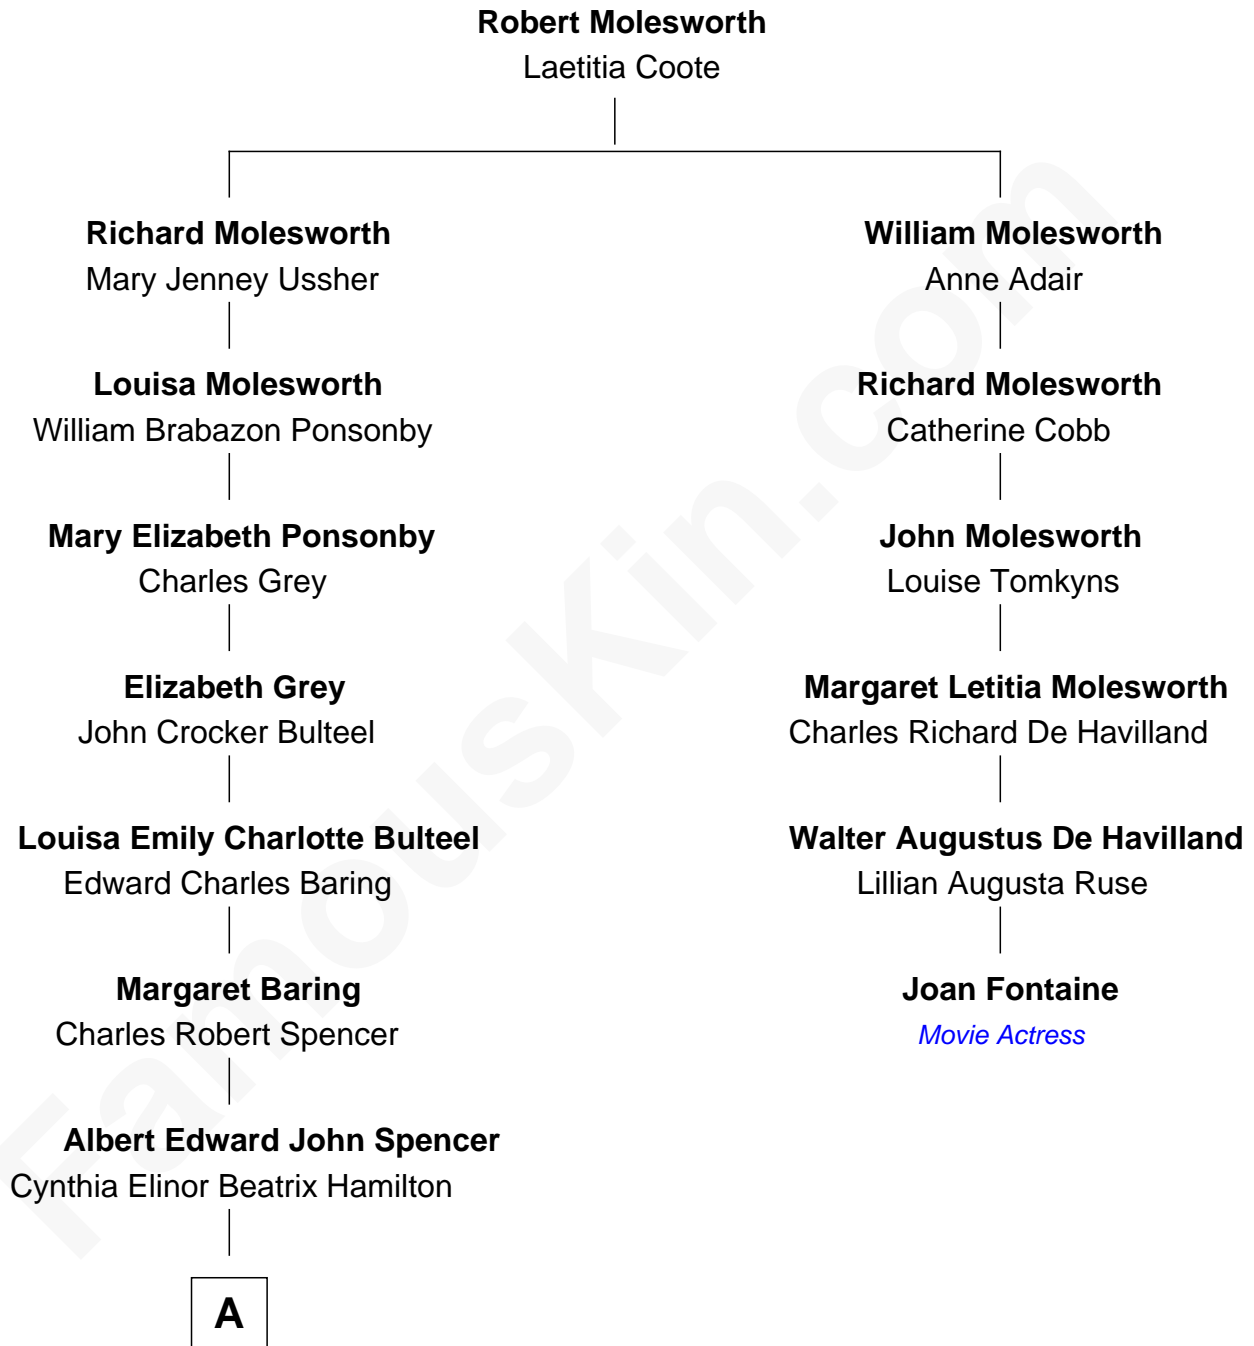

FamousKin.com Relationship Chart of

Princess Diana

Princess of Wales

5th cousin 3 times removed of

Joan Fontaine

Movie Actress

A

Edward John Spencer
Frances Ruth Burke Roche

Princess Diana
Princess of Wales

FamousKin.com