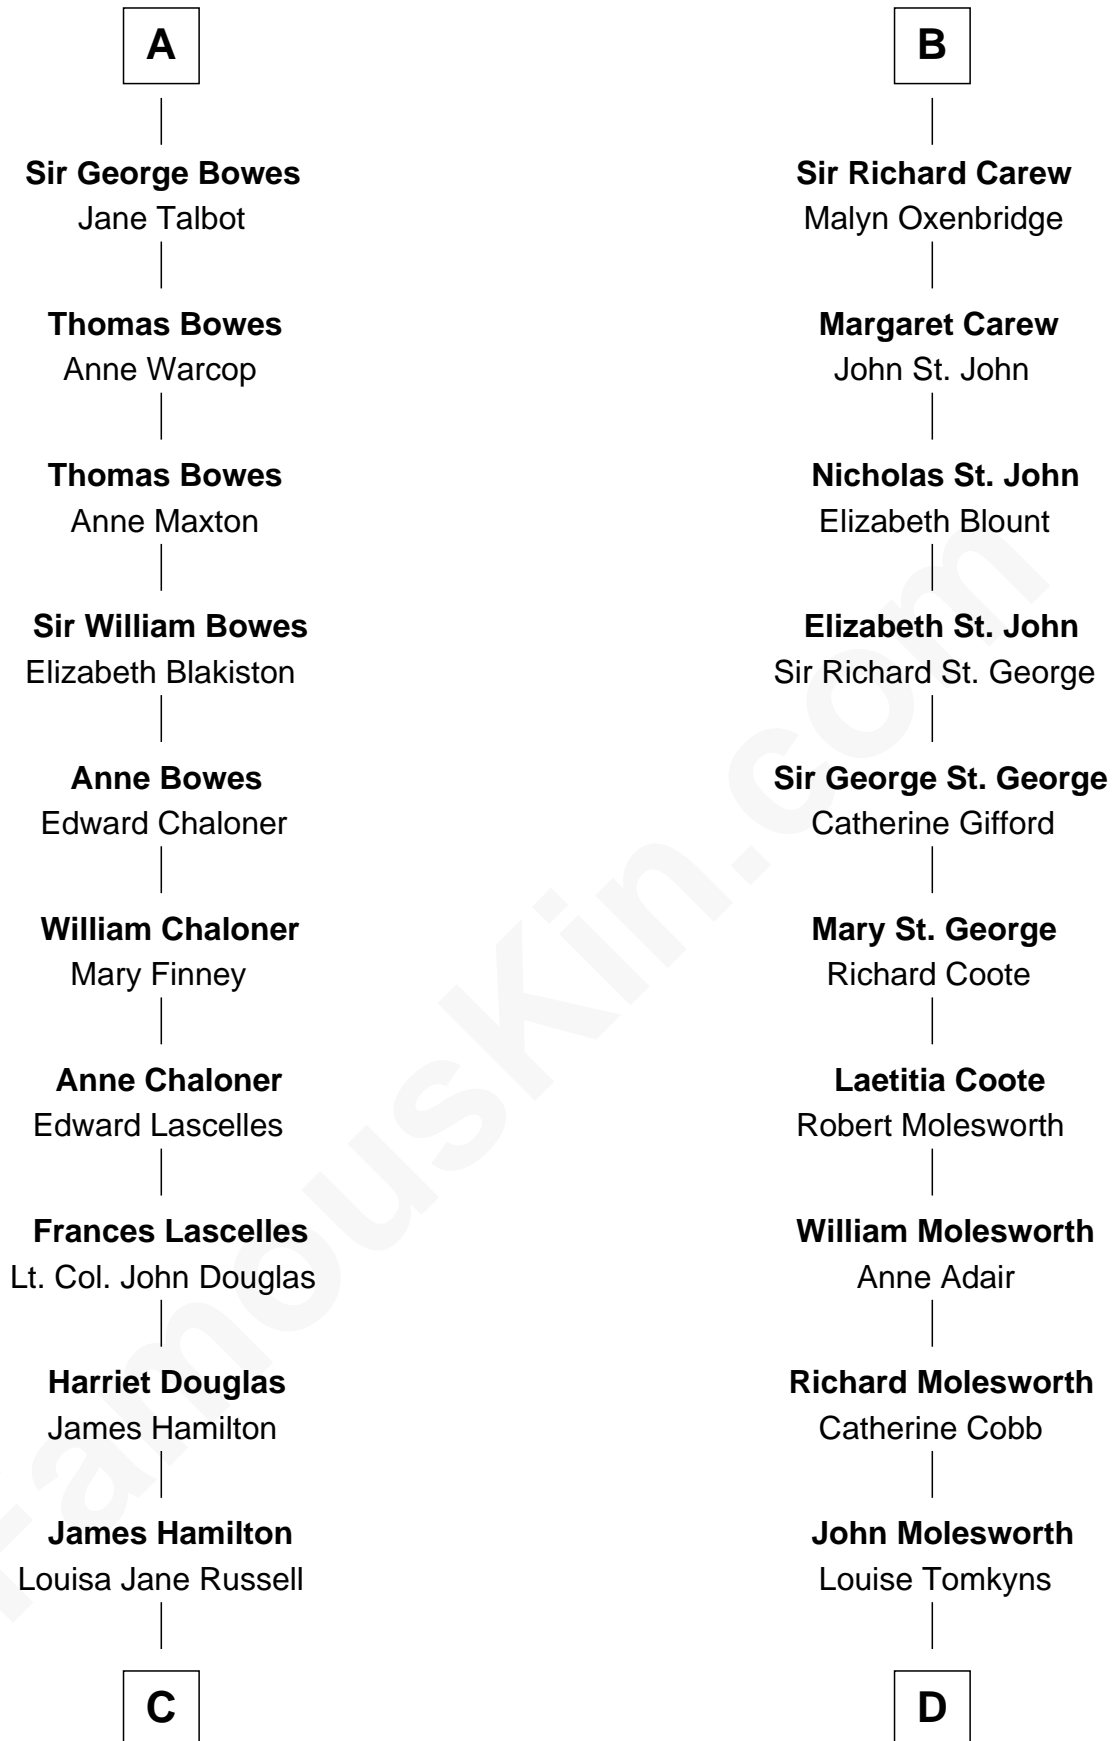

FamousKin.com
Relationship Chart of
Princess Diana
Princess of Wales

19th cousin 2 times removed of

Joan Fontaine
Movie Actress

Sir Robert de Clifford
Maud de Clare

C

James Hamilton
Mary Anna Curzon-Howe

James Albert Edward Hamilton
Rosalind Cecilia Caroline Bingham

Cynthia Elinor Beatrix Hamilton
Albert Edward John Spencer

Edward John Spencer
Frances Ruth Burke Roche

Princess Diana
Princess of Wales

D

Margaret Letitia Molesworth
Charles Richard De Havilland

Walter Augustus De Havilland
Lillian Augusta Ruse