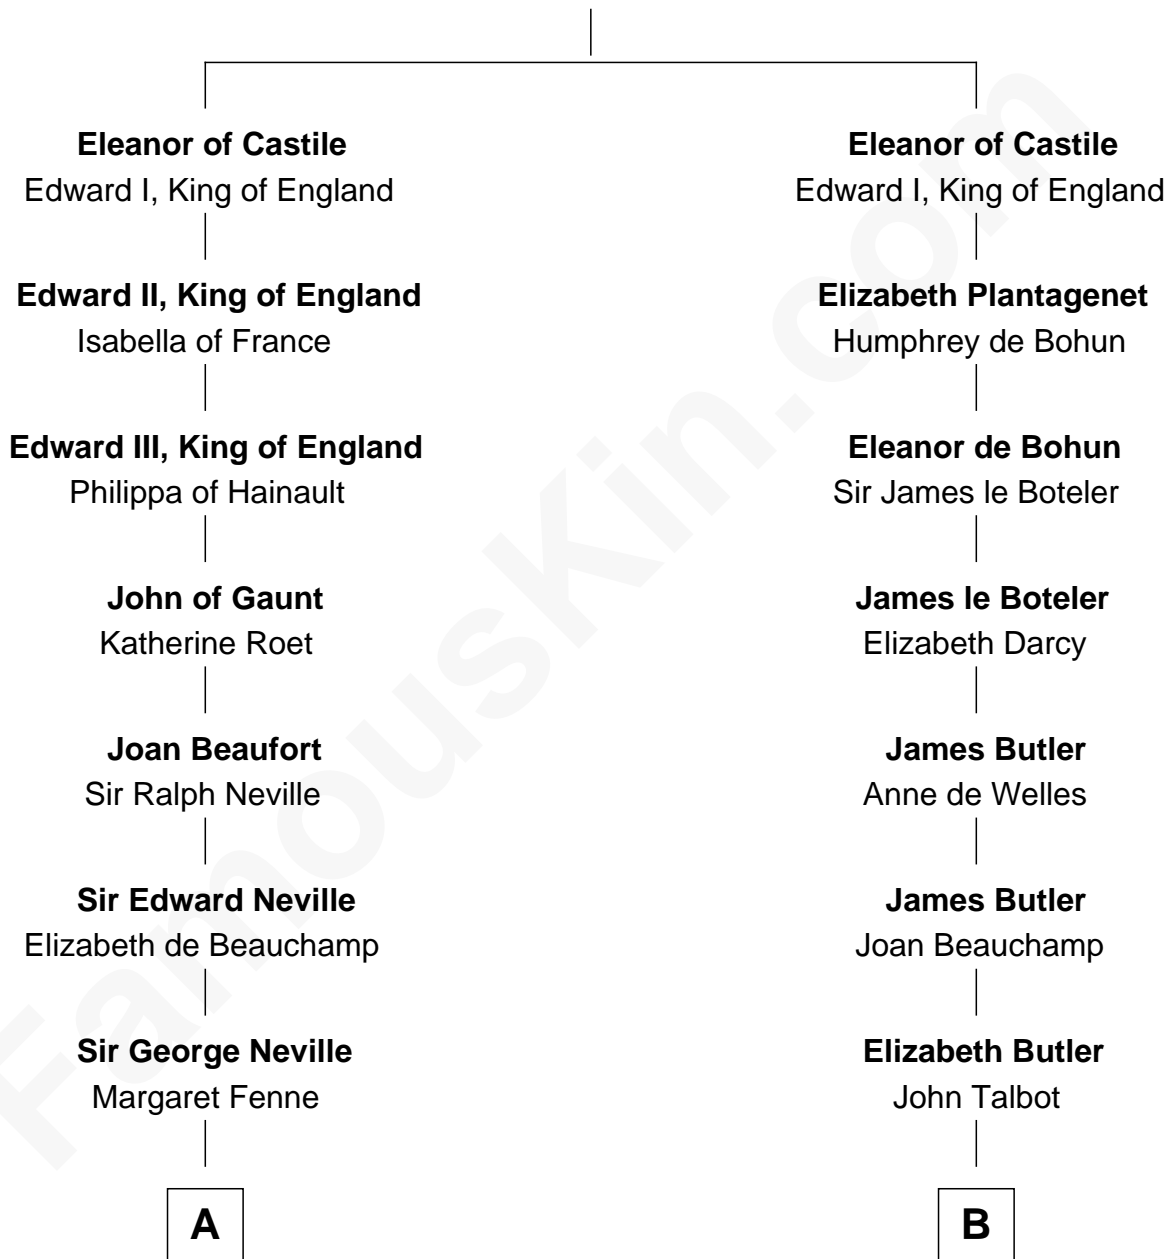

# FamousKin.com Relationship Chart of

**Princess Diana**

*Princess of Wales*

20th cousin 1 time removed of

**Joan Fontaine**

*Movie Actress*

**Ferdinand III, King of Castile**

Joanna of Ponthieu

**C**

**Frederick Spencer**

Adelaide Horatia Elizabeth Seymour

**Charles Robert Spencer**

Margaret Baring

**Albert Edward John Spencer**

Cynthia Elinor Beatrix Hamilton

**Edward John Spencer**

Frances Ruth Burke Roche

**Princess Diana**

*Princess of Wales*

**D**

**John Molesworth**

Louise Tomkyns

**Margaret Letitia Molesworth**

Charles Richard De Havilland

**Walter Augustus De Havilland**

Lillian Augusta Ruse

**Joan Fontaine**

*Movie Actress*

FamousKin.com