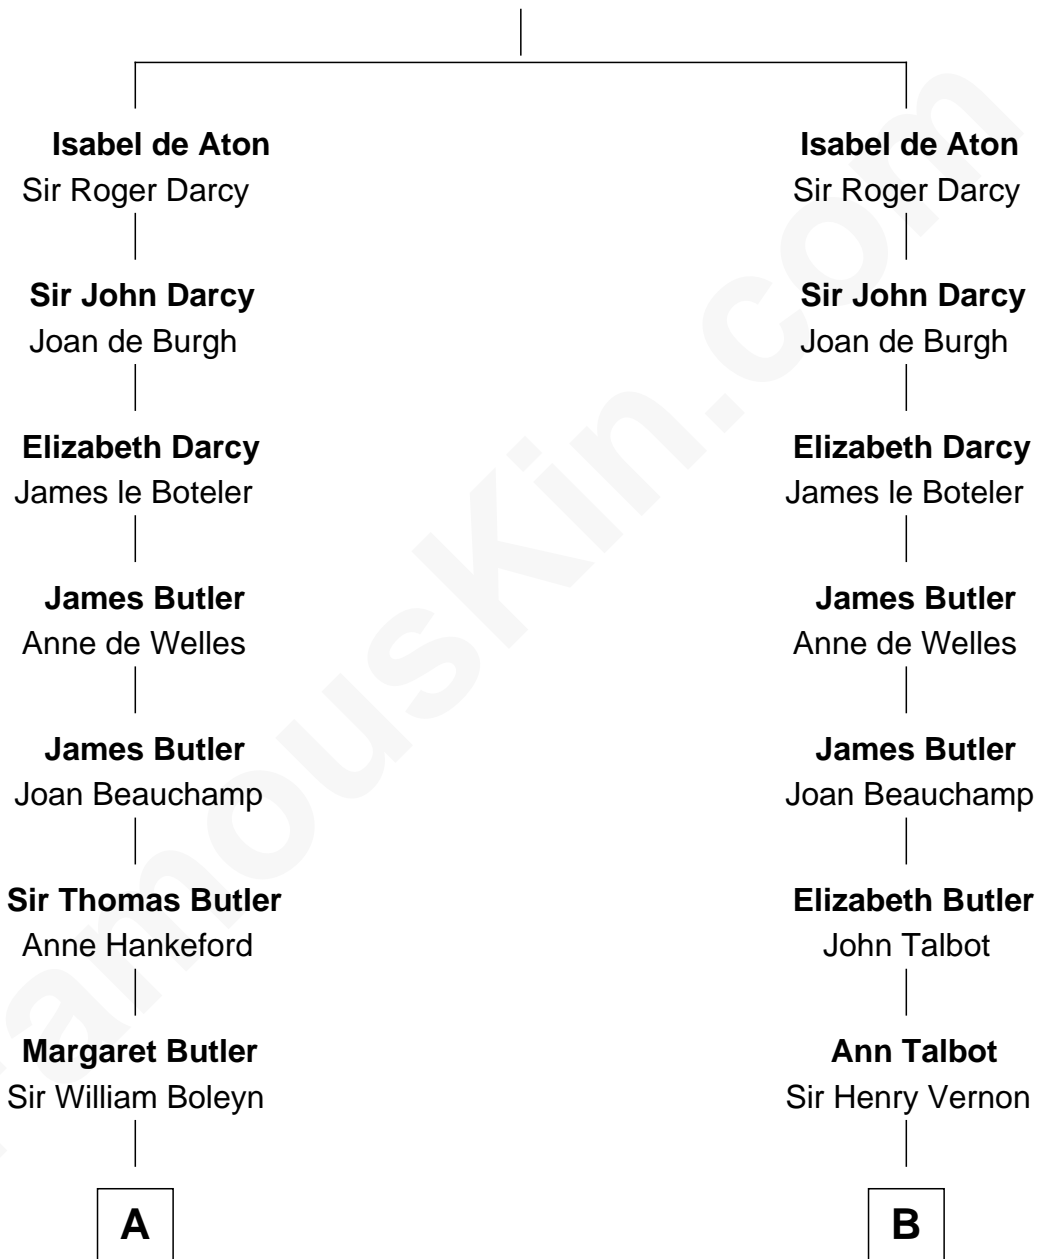

FamousKin.com Relationship Chart of

Princess Diana

Princess of Wales

19th cousin 2 times removed of

Joan Fontaine

Movie Actress

Sir William de Aton

C

Frederick Spencer

Adelaide Horatia Elizabeth Seymour

Charles Robert Spencer

Margaret Baring

Albert Edward John Spencer

Cynthia Elinor Beatrix Hamilton

Edward John Spencer

Frances Ruth Burke Roche

Princess Diana

Princess of Wales

D

Margaret Letitia Molesworth

Charles Richard De Havilland

Walter Augustus De Havilland

Lillian Augusta Ruse

Joan Fontaine