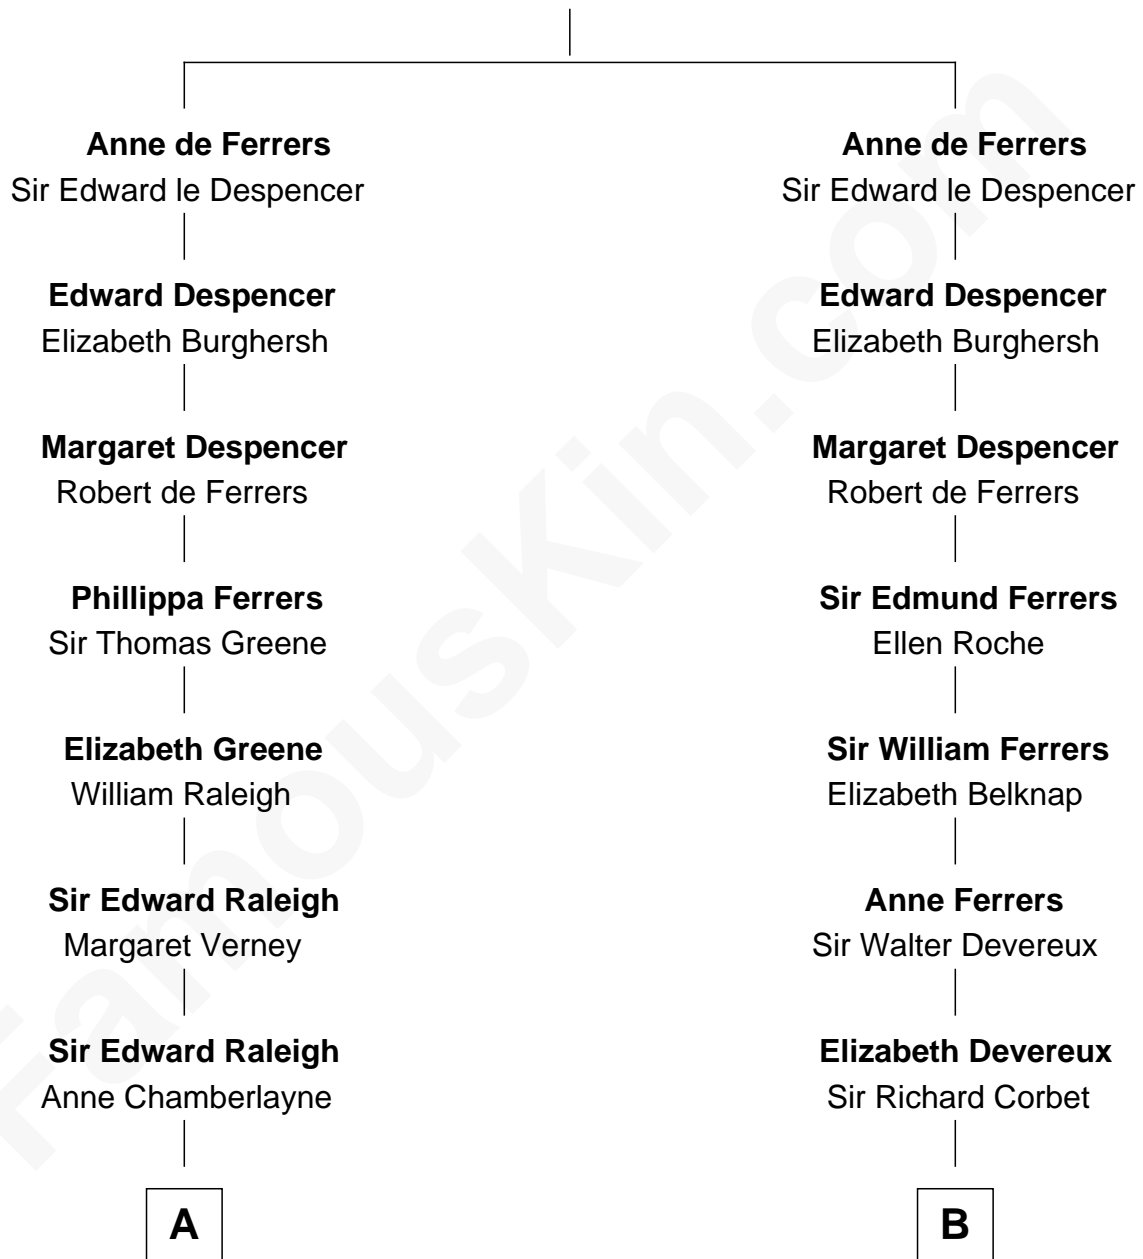

FamousKin.com
Relationship Chart of
Princess Diana
Princess of Wales

19th cousin 2 times removed of

Joan Fontaine
Movie Actress

Sir William de Ferrers

C

Adelaide Horatia Elizabeth Seymour

Frederick Spencer

Charles Robert Spencer

Margaret Baring

Albert Edward John Spencer

Cynthia Elinor Beatrix Hamilton

Edward John Spencer

Frances Ruth Burke Roche

Princess Diana

Princess of Wales

D

Margaret Letitia Molesworth

Charles Richard De Havilland

Walter Augustus De Havilland

Lillian Augusta Ruse

Joan Fontaine

Movie Actress

FamousKin.com