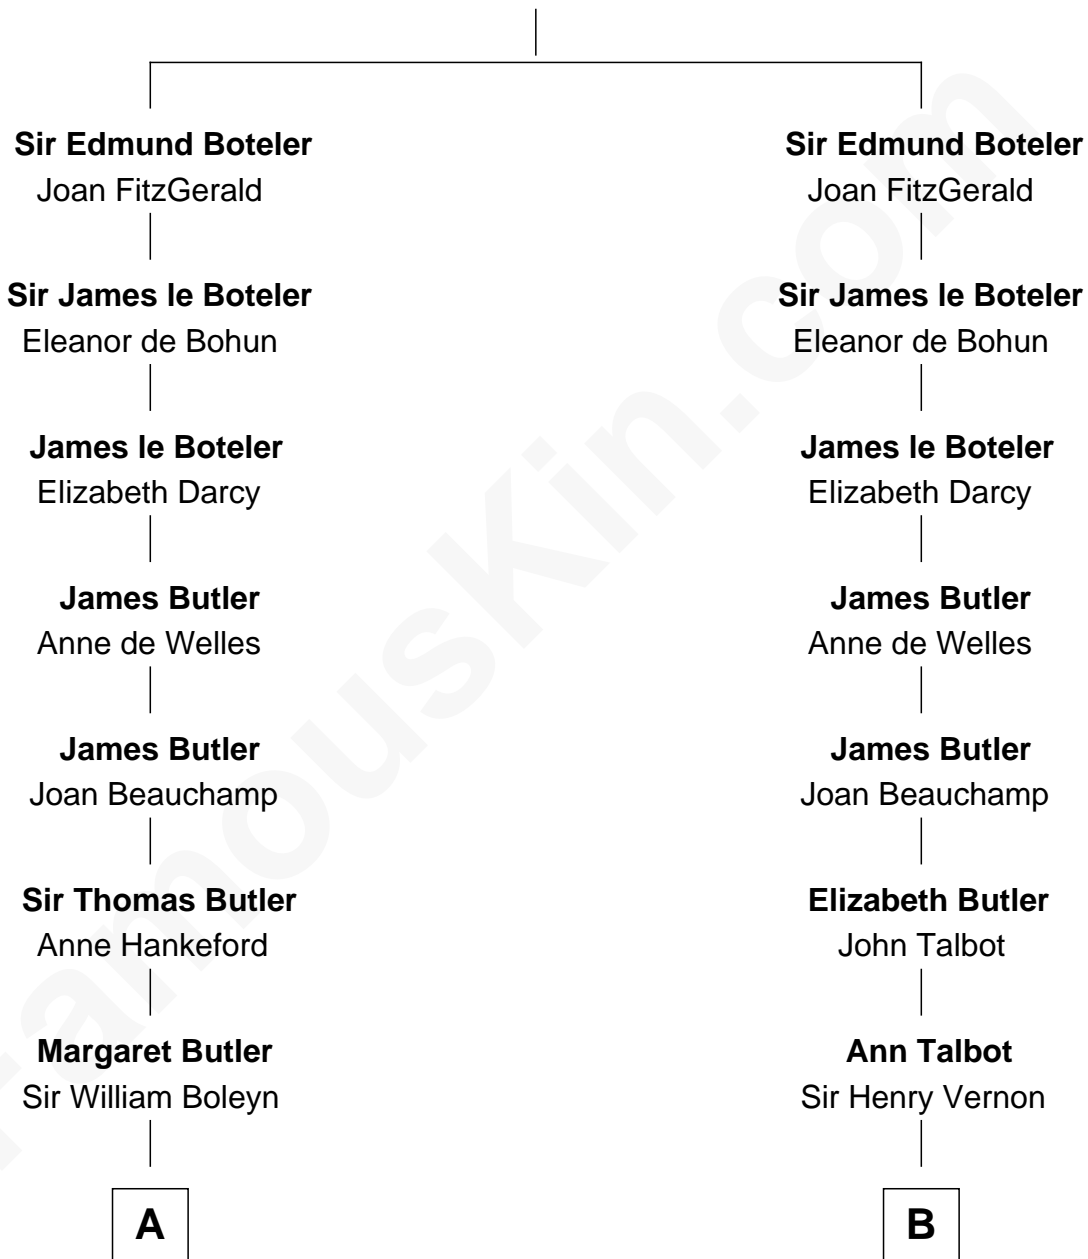

FamousKin.com Relationship Chart of

Princess Diana

Princess of Wales

19th cousin 2 times removed of

Joan Fontaine

Movie Actress

Thebaud le Boteler

Joan FitzJohn

C

Frederick Spencer

Adelaide Horatia Elizabeth Seymour

Charles Robert Spencer

Margaret Baring

Albert Edward John Spencer

Cynthia Elinor Beatrix Hamilton

Edward John Spencer

Frances Ruth Burke Roche

Princess Diana

Princess of Wales

D

Margaret Letitia Molesworth

Charles Richard De Havilland

Walter Augustus De Havilland

Lillian Augusta Ruse