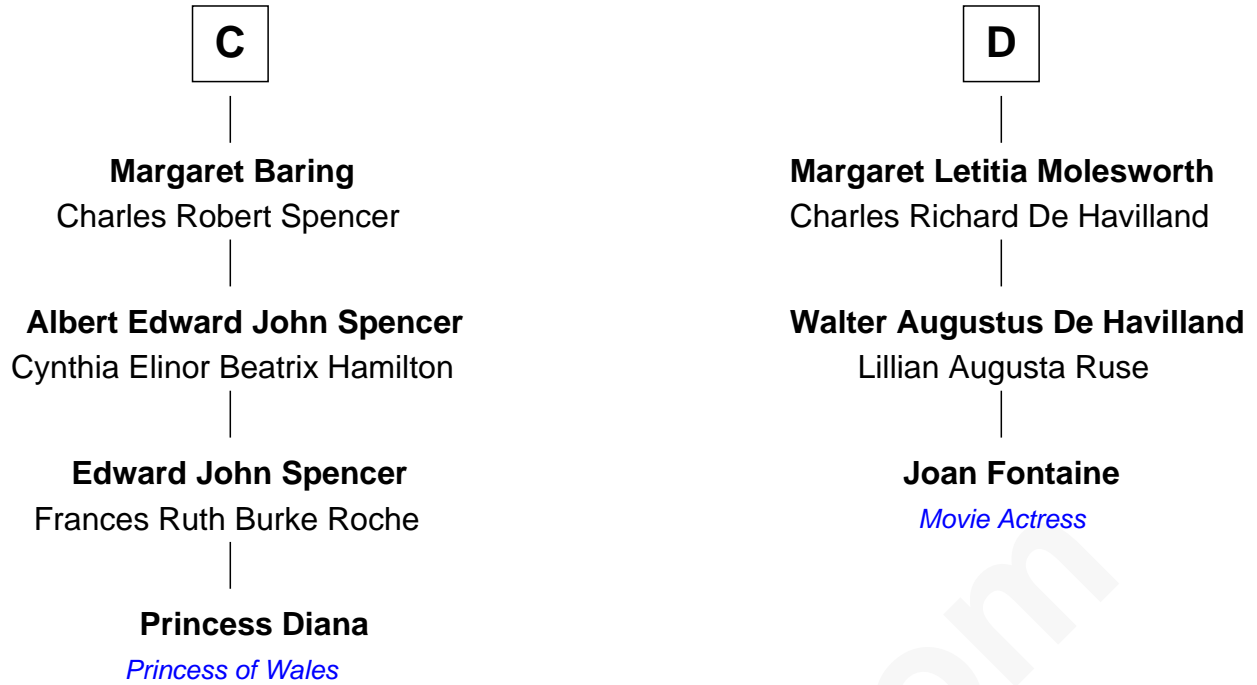

FamousKin.com Relationship Chart of

Princess Diana

Princess of Wales

19th cousin 1 time removed of

Joan Fontaine

Movie Actress

Thomas of Brotherton

Alice de Hales

John de Segrave

Elizabeth de Segrave

John de Mowbray

Margaret Mowbray

Sir Reginald Lucy

Sir Walter Lucy

Eleanor L'Arcedeckne

Eleanor Lucy

Sir Thomas Hopton

Elizabeth Hopton

Sir Roger Corbet

Sir Richard Corbet

Elizabeth Devereux

B

FamousKin.com