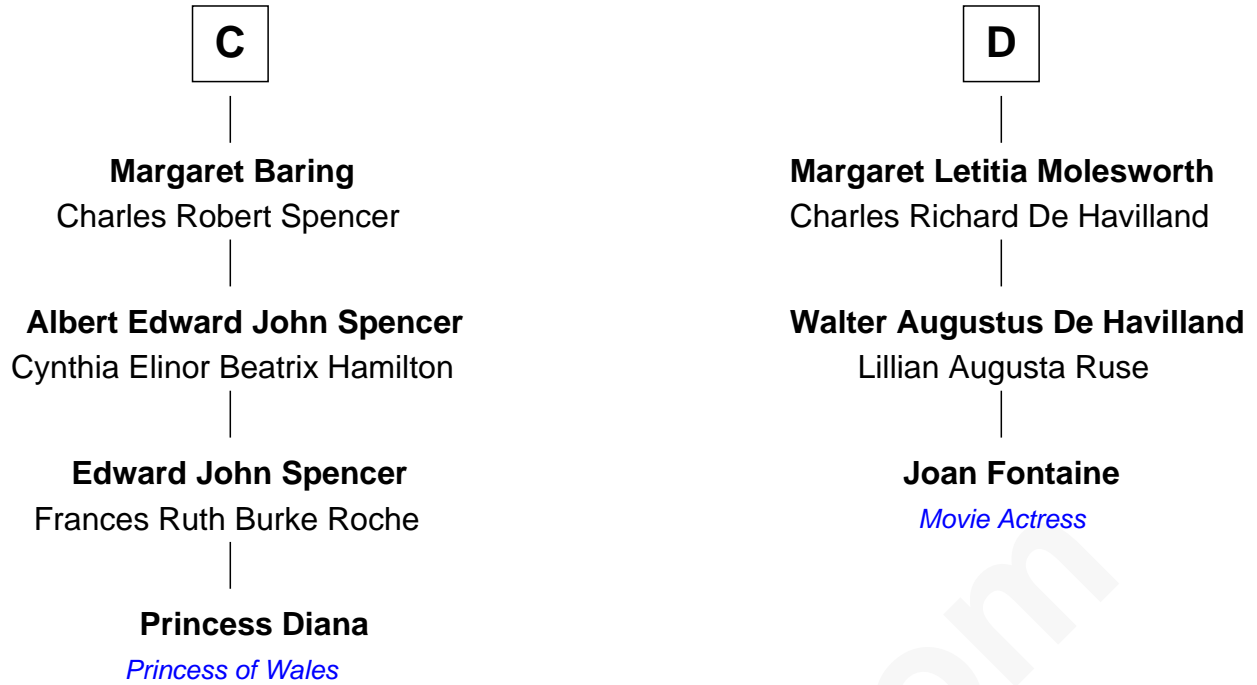

FamousKin.com Relationship Chart of

Princess Diana

Princess of Wales

19th cousin 1 time removed of

Joan Fontaine

Movie Actress

Sir John de Mowbray

Aline de Braiose

John de Mowbray

Joan of Lancaster

John de Mowbray

Elizabeth de Segrave

Sir Thomas Mowbray

Elizabeth Fitzalan

Isabel Mowbray

Sir James Berkeley

Joan of Lancaster

John de Mowbray

Elizabeth de Segrave

Margaret Mowbray

Sir Reginald Lucy

Sir Walter Lucy

Eleanor L'Arcedeckne

Eleanor Lucy

Sir Thomas Hopton

Elizabeth Hopton

Sir Roger Corbet

Sir Richard Corbet

Elizabeth Devereux

B

FamousKin.com