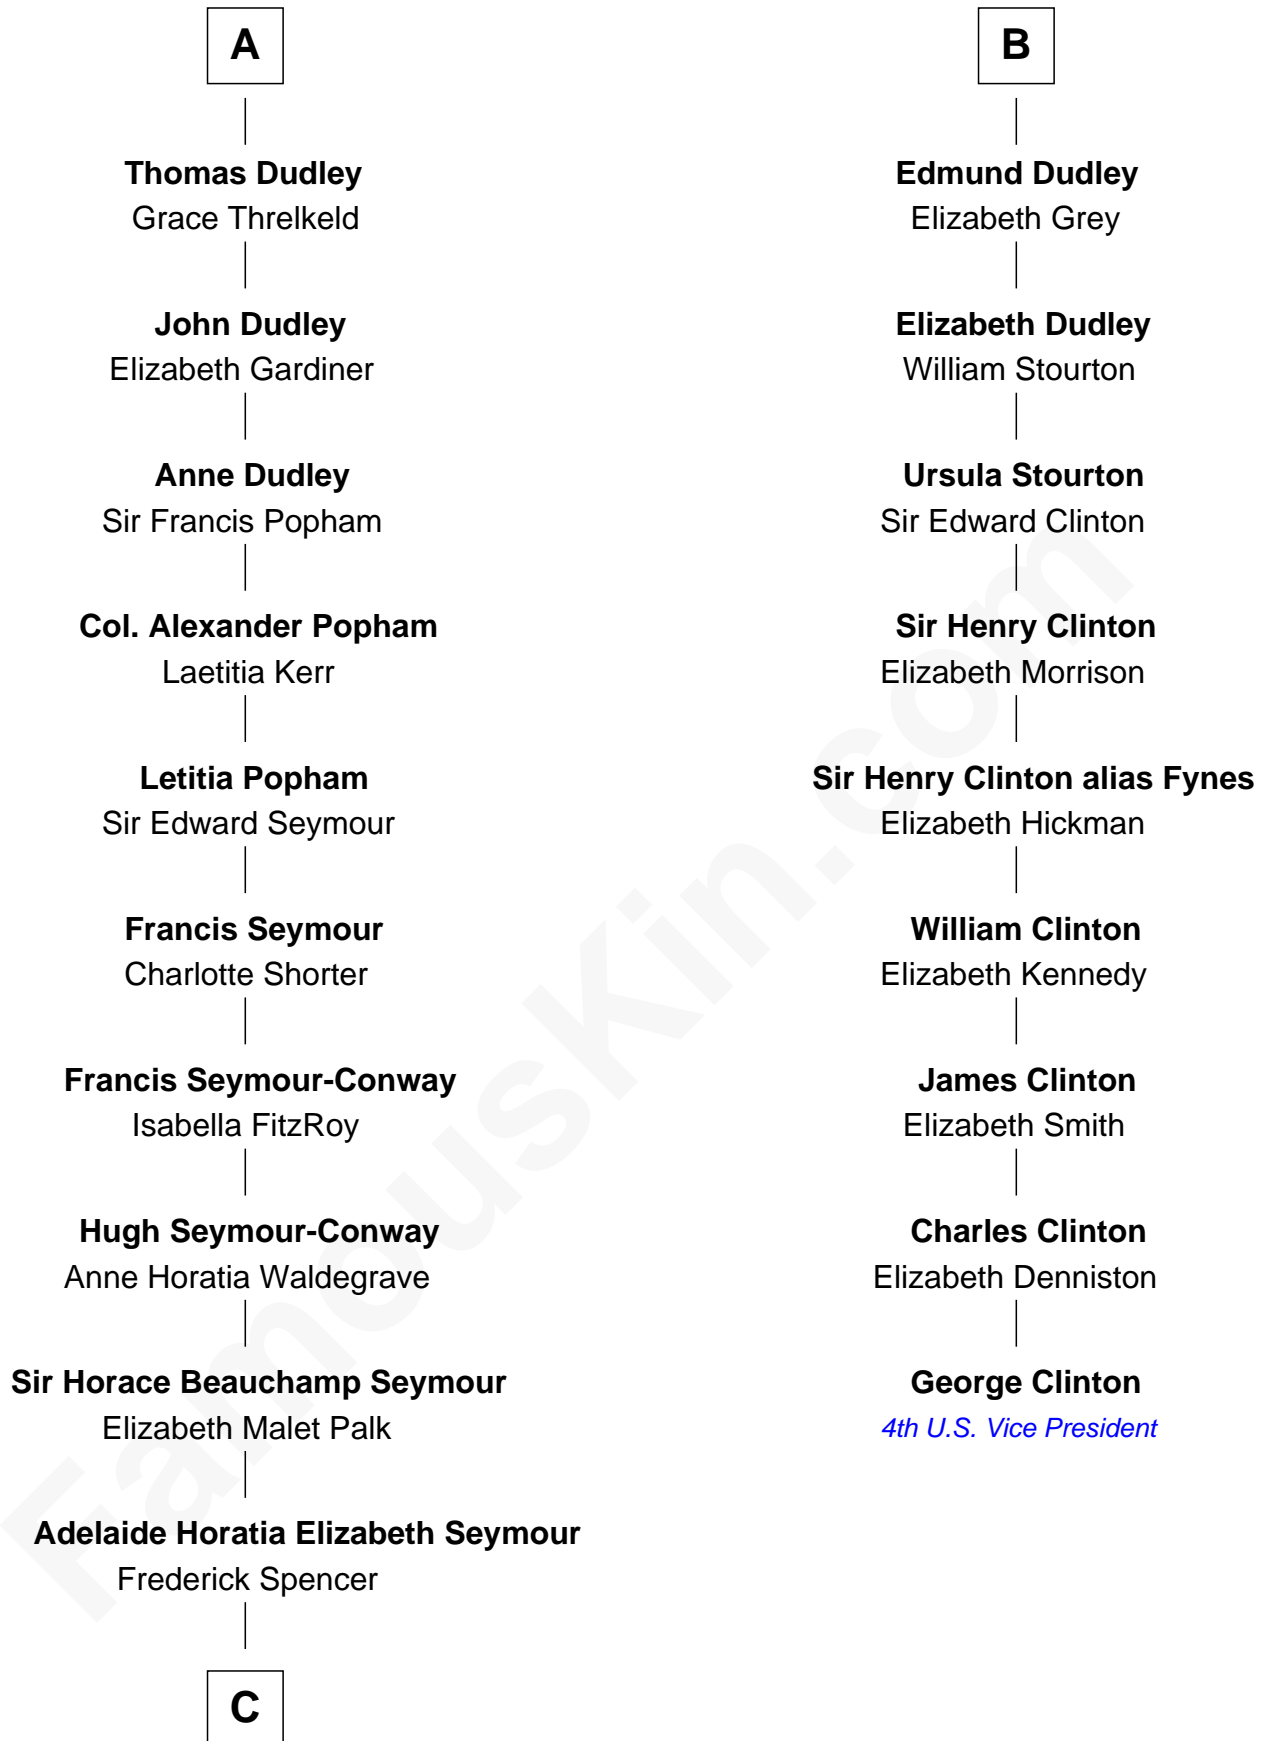

FamousKin.com Relationship Chart of

Princess Diana

Princess of Wales

15th cousin 5 times removed of

George Clinton

4th U.S. Vice President

Sir Ralph de Goushill

Hawise FitzWarin

Constance Blount

Sir John Sutton

Elizabeth Berkeley

Sir John Sutton Dudley

Elizabeth Bramshot

B

C

—
Charles Robert Spencer