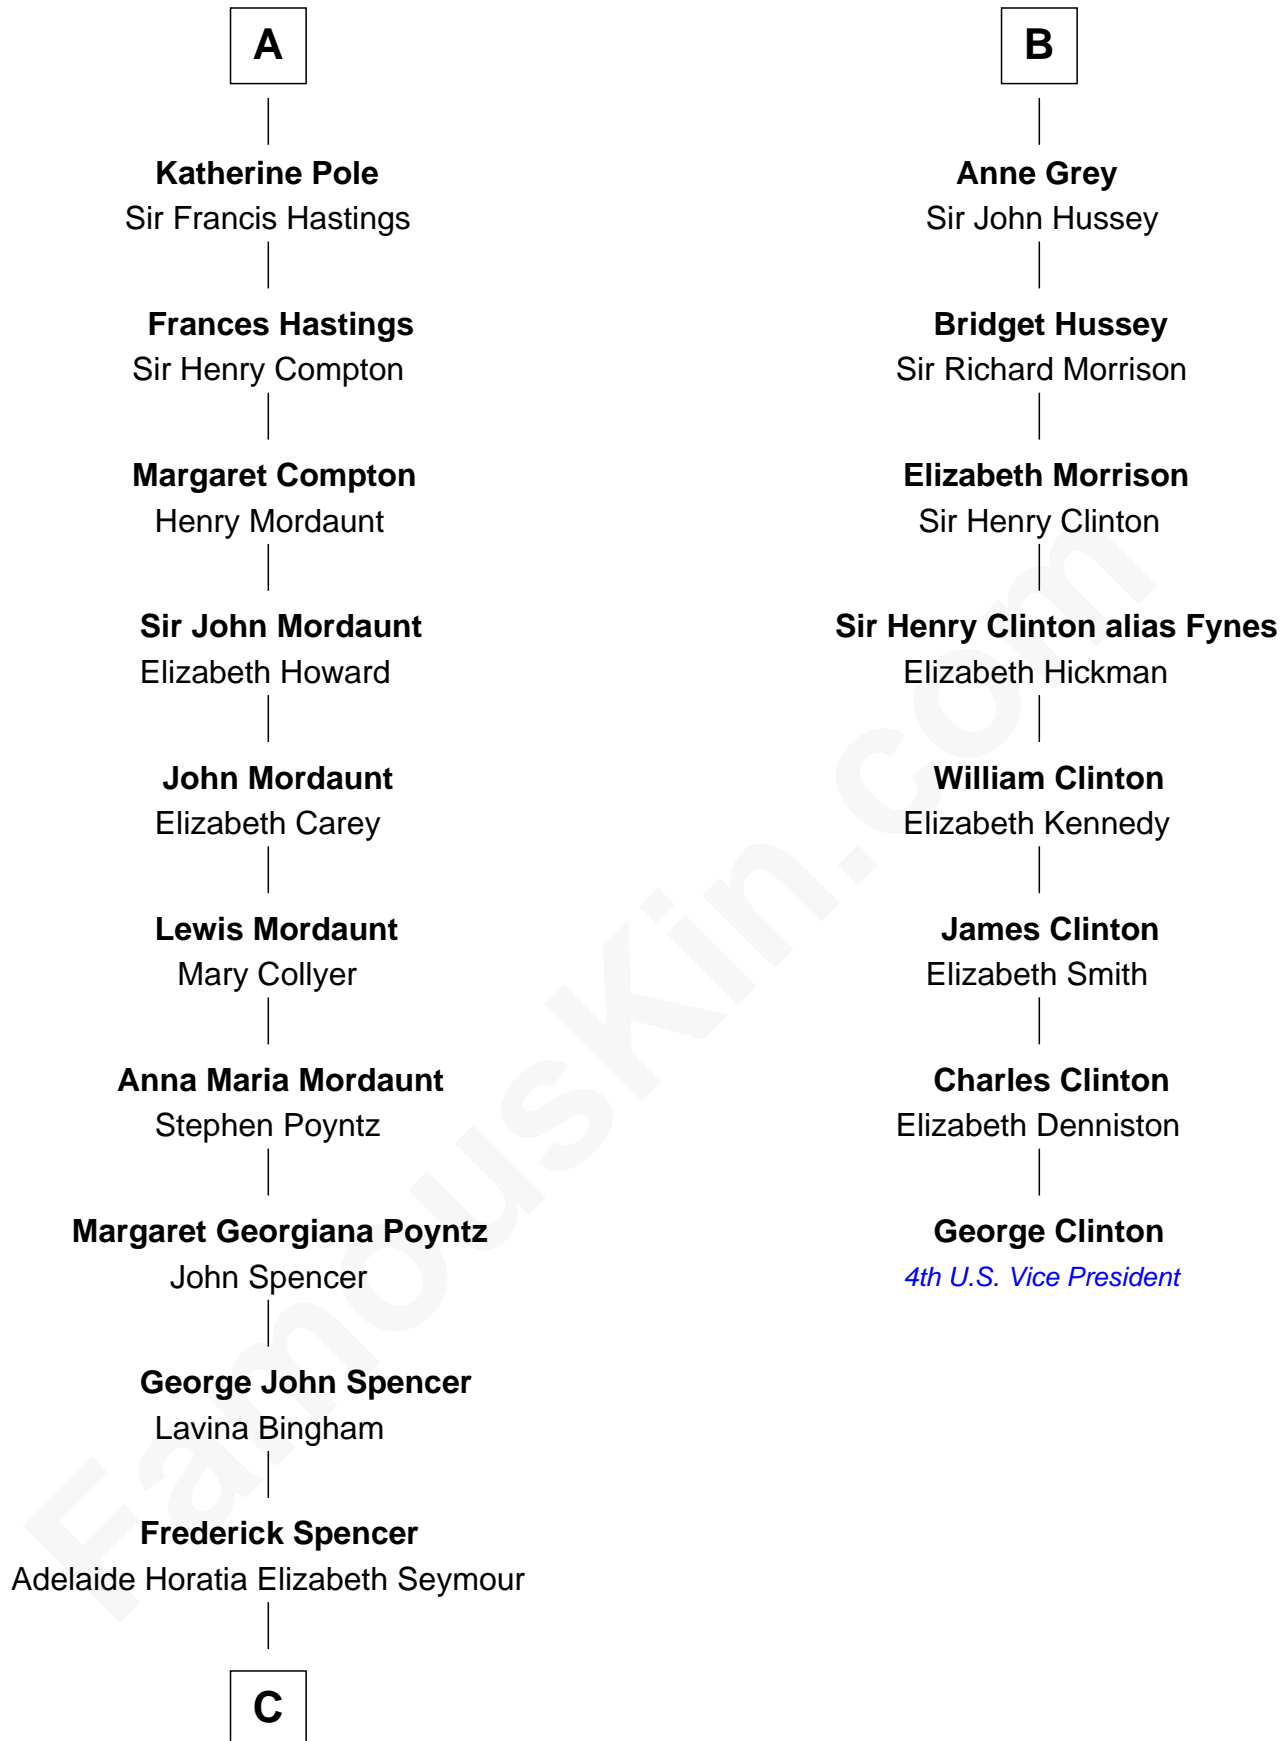

FamousKin.com

Relationship Chart of

Princess Diana

Princess of Wales

14th cousin 6 times removed of

George Clinton
4th U.S. Vice President

C

—
Charles Robert Spencer

Margaret Baring

—
Albert Edward John Spencer

Cynthia Elinor Beatrix Hamilton

—
Edward John Spencer

Frances Ruth Burke Roche

—
Princess Diana

Princess of Wales

FamousKin.com