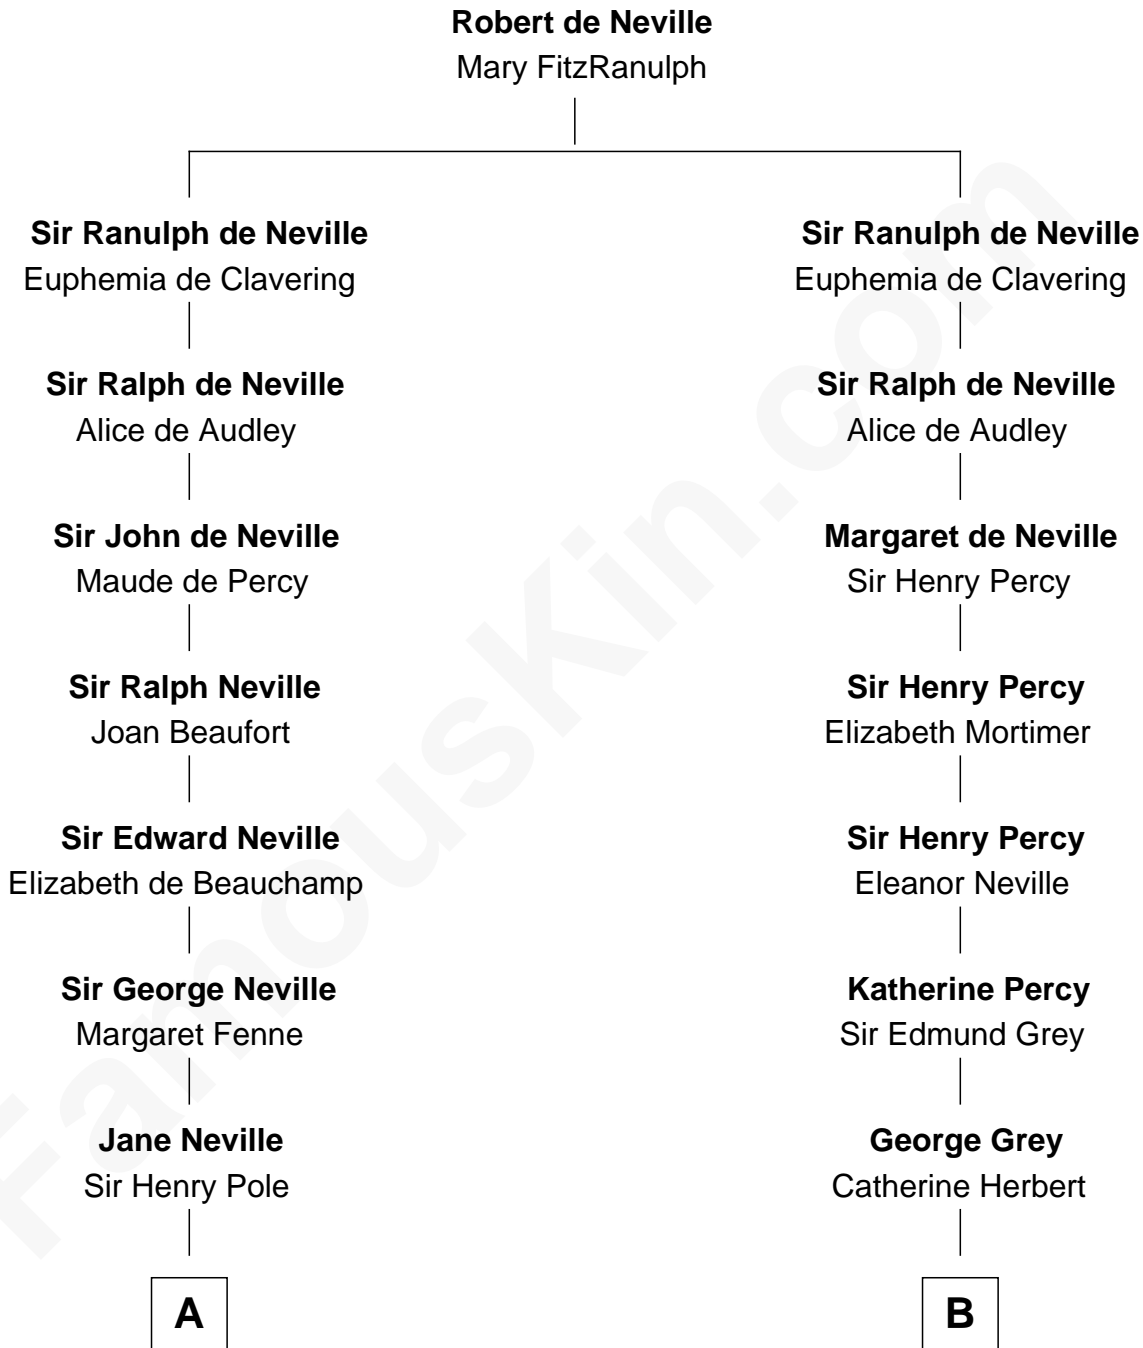

FamousKin.com

Relationship Chart of

Princess Diana

Princess of Wales

14th cousin 6 times removed of

George Clinton
4th U.S. Vice President

C

—
Charles Robert Spencer

Margaret Baring

—
Albert Edward John Spencer

Cynthia Elinor Beatrix Hamilton

—
Edward John Spencer

Frances Ruth Burke Roche

—
Princess Diana

Princess of Wales

FamousKin.com