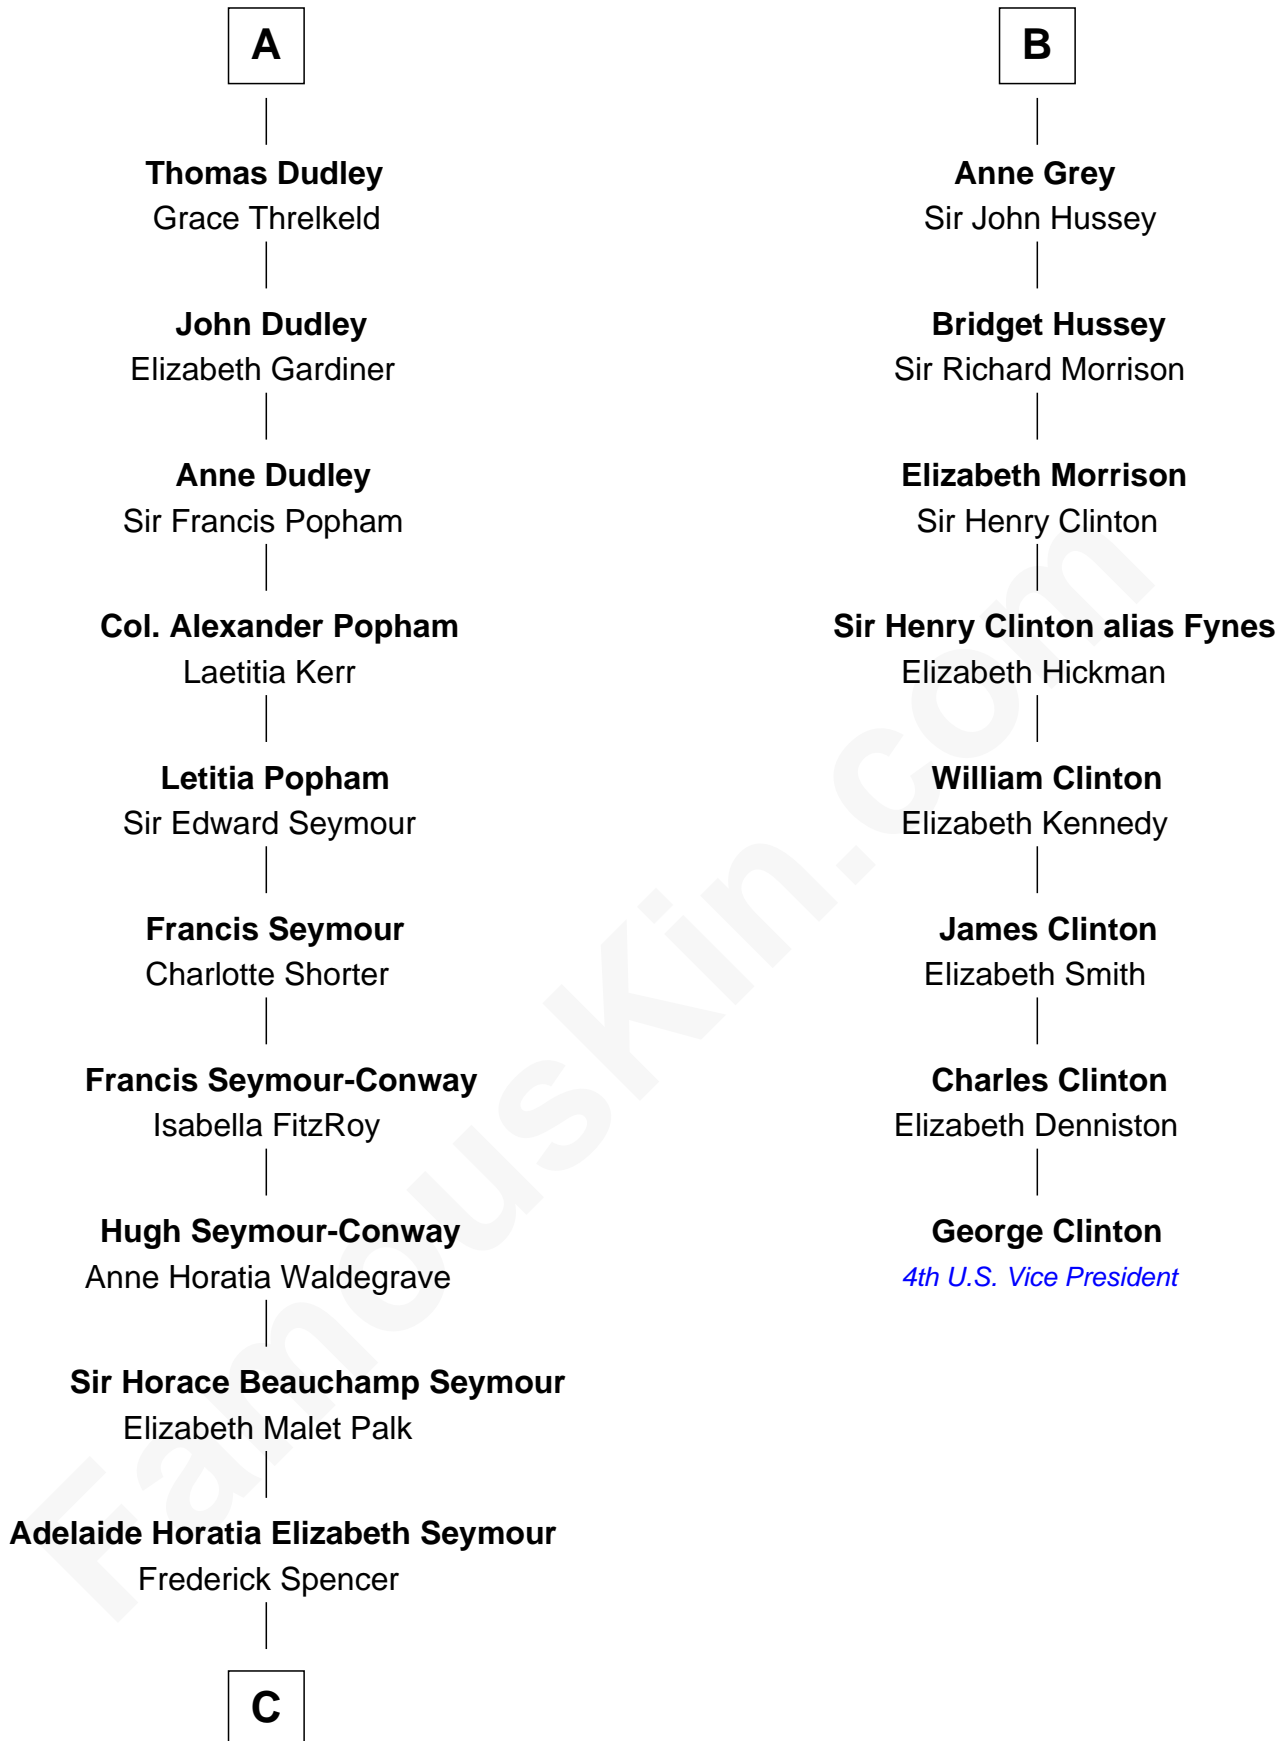

FamousKin.com

Relationship Chart of

Princess Diana

Princess of Wales

14th cousin 6 times removed of

George Clinton
4th U.S. Vice President

Nicholas de Stafford

C

—
Charles Robert Spencer

Margaret Baring

—
Albert Edward John Spencer

Cynthia Elinor Beatrix Hamilton

—
Edward John Spencer

Frances Ruth Burke Roche

—
Princess Diana

Princess of Wales